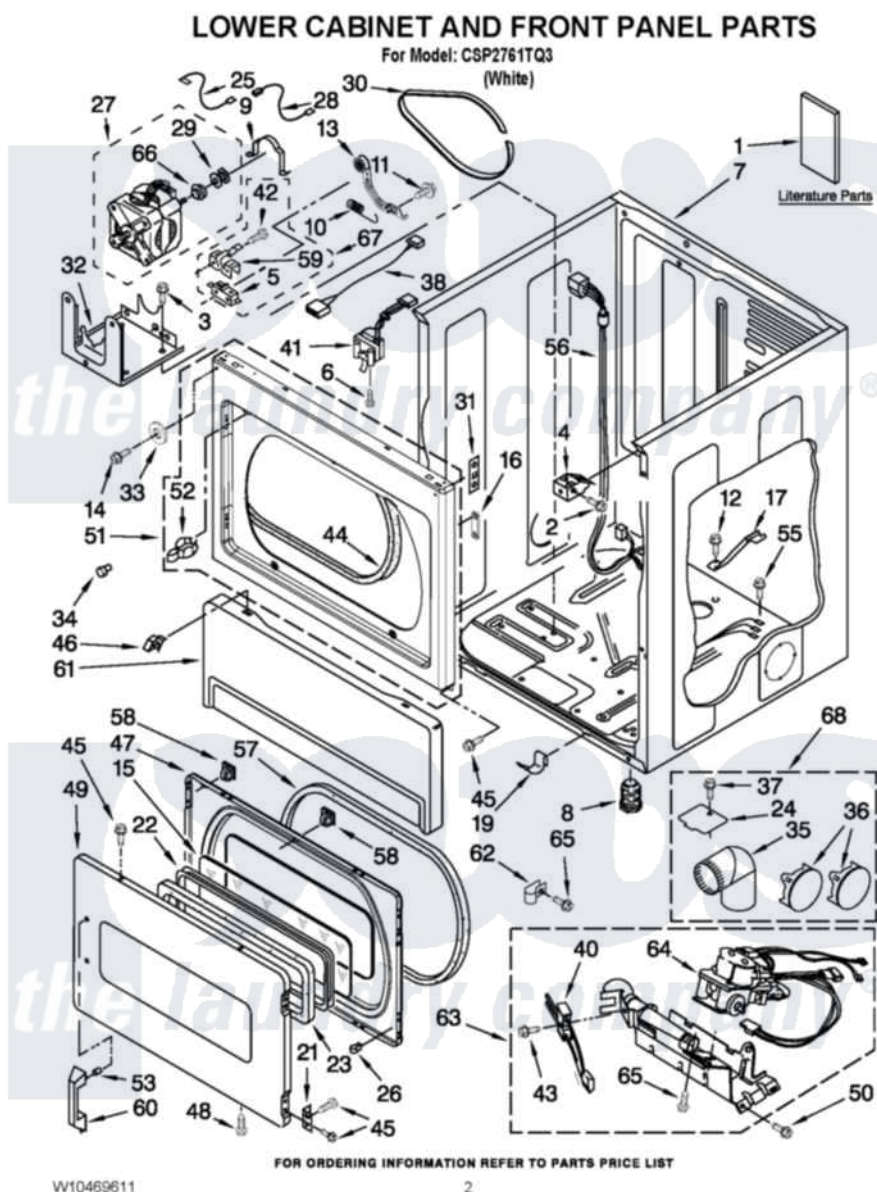

Whirlpool CSP2761TQ3 01 - LOWER CABINET AND FRONT PANEL PARTS

Whirlpool [Commercial Whirlpool CSP2761TQ3 Dryer Parts](#) Parts Diagram 01 - LOWER CABINET AND FRONT PANEL PARTS

[Click on the part number to view part](#)

Item	Original Part Number	Replaced By	Status	Part Description
1	W10184585		Not Available	Installation Instructions
"	8576825			Wiring Diagram
"	W10469611		Not Available	REPAIR PARTS LIST
2	3391915	681615		Screw
3	3390663	681414		Screw, 10AB X 1/2
4	3391846			Clip, Front Panel
5	3394881	279782		Switch-Lid
6	697773	3395530		Screw
7	8310656			Cabinet
8	3392100	49621		Feet-Leveling
9	660658			Clamp, Motor Mounting 343481 685441
10	3387374			Spring, Idler
11	3389420			Retainer-Idler 1/4-20 X 1/16
12	693995			Screw, Hex Head