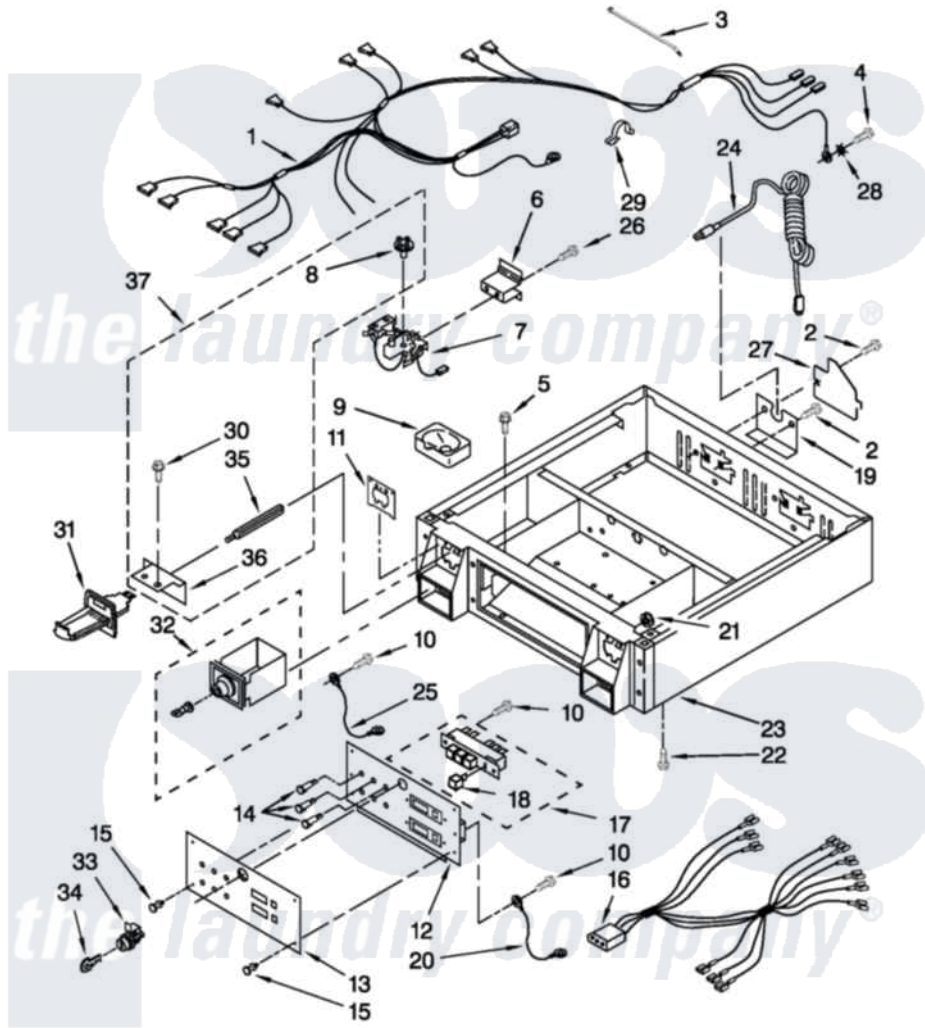

Whirlpool CSP2761TQ3 02 - CONTROL PANEL AND SEPARATOR PARTS

CONTROL PANEL AND SEPARATOR PARTS

For Model: CSP2761TQ3
(White)

FOR ORDERING INFORMATION REFER TO PARTS PRICE LIST

W10469611

4

Whirlpool Commercial Whirlpool CSP2761TQ3 Dryer Parts Parts Diagram 02 - CONTROL PANEL AND SEPARATOR PARTS

Click on the part number to view part

Item	Original Part Number	Replaced By	Status	Part Description
1	8283295			Harness, Wire
2	3400000			Screw, 10-24 X 3/8
3	8529895			Tie, Cable
4	697776	4331106		Screw, No.10-32 X 7/16
5	98139	303776		Screw
6	3390115			Bracket, Timer
7	3389668	279737		Timer
8	3387974			Timing Cam
"	343777			Timing Cam
9	385421			Funnel, Coin
10	303921	489128		Screw, 8-32 X 27/64
11	3954761	279950		Funnel
12	3979100			Panel, Control
13	8565384			Insert, Decorative
14	3979325			Lamp, Indicator
"	3979326			Lamp, Indicator

"	3979327		Lamp, Indicator
15	354239		Rivet
16	8283296		Wire Jumper
17	W10330137		Switch, Pushbutton
18	8316433		Pushbutton
19	3390189		Strain Relief
20	8539882	3401699	Jumper Wire
21	3400029		Nut, Adapter Plate
22	3400500		Bolt, 3405245 5/16-18 X 3/4
23	3978853		Collar
24	W10440461	3401402	Cord, Power
25	3401699		Jumper Wire
26	3400094		Screw, 10-32 X 3/8
27	3396795		Cover, Terminal Block
28	3390443		Retainer, Terminal
29	98997		Clip, Harness Following Parts Optional Are Not Supplied On This Whirlpool Model. But Are Available For Purchase.
30	96435	356418	Screw
31	8316520		Slide Mechanism Inserts
NI	8316264	4396666	Insert
"	8316265	4396667	Insert
32	8316525	4396671	Box
33	8316526	4396668	Lock-Cam
34	N/P	Not Available	KEY (SERVICE DOOR) (WHEN ORDERING SPECIFY VENDOR AND KEY NUMBER)
35	8318517	8576635	Bolt
36	3390424		Extension, Slide
37	3390615		Screw And Cam Bag Assembly