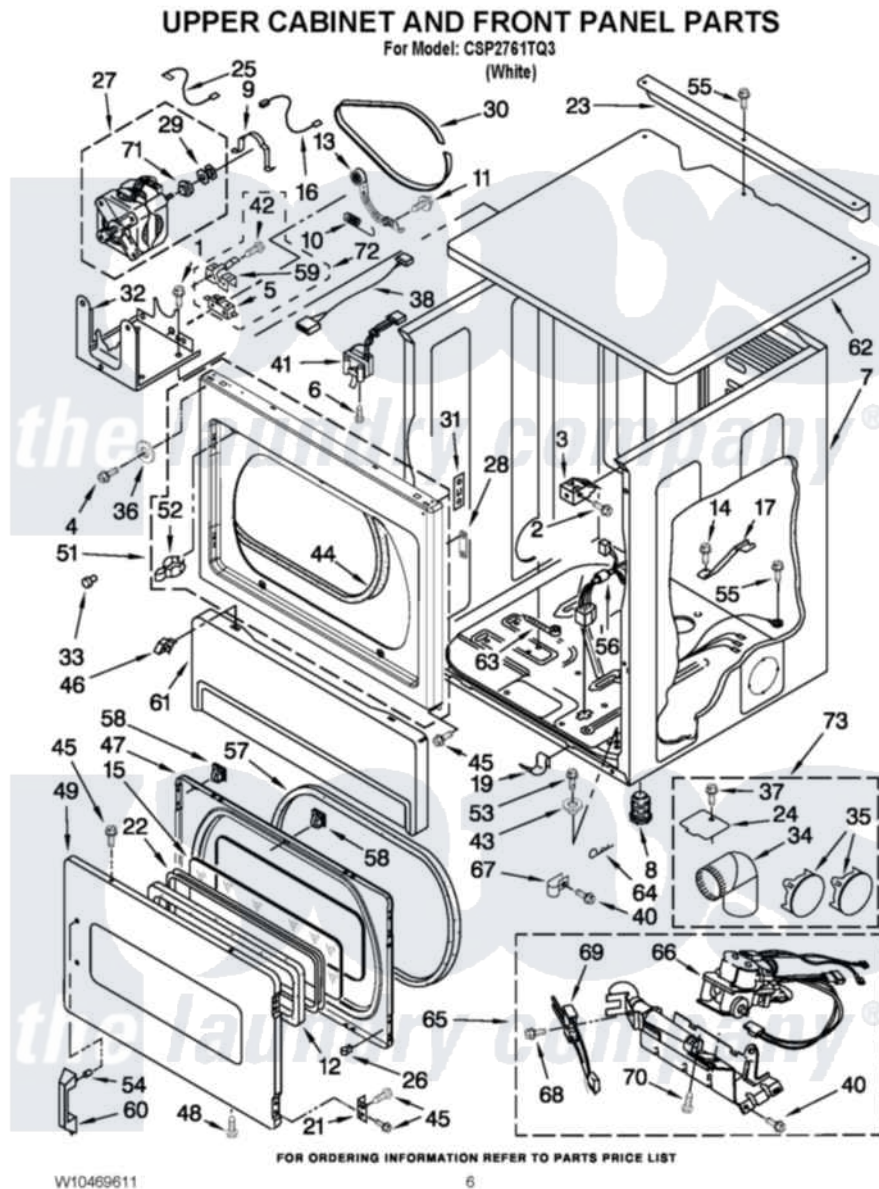

Whirlpool CSP2761TQ3 03 - UPPER CABINET AND FRONT PANEL PARTS

Whirlpool [Commercial Whirlpool CSP2761TQ3 Dryer Parts](#) Parts Diagram 03 - UPPER CABINET AND FRONT PANEL PARTS

[Click on the part number to view part](#)

Item	Original Part Number	Replaced By	Status	Part Description
1	3390663	681414		Screw, 10AB X 1/2
2	3391915	681615		Screw
3	3391846			Clip, Front Panel
4	3393258	3373329D		Screw
5	3394881	279782		Switch-Lid
6	697773	3395530		Screw
7	3978859	280024		Cabinet
8	689172			Foot, Dryer
9	660658			Clamp, Motor Mounting 343481 685441
10	3387374			Spring, Idler
11	3389420			Retainer-Idler 1/4-20 X 1/16
12	3392915			Gasket, Window
13	W10344193			Pulley-Idler Assembly
14	693995			Screw, Hex Head
15	3392018	3398122		Window Pack. Includes