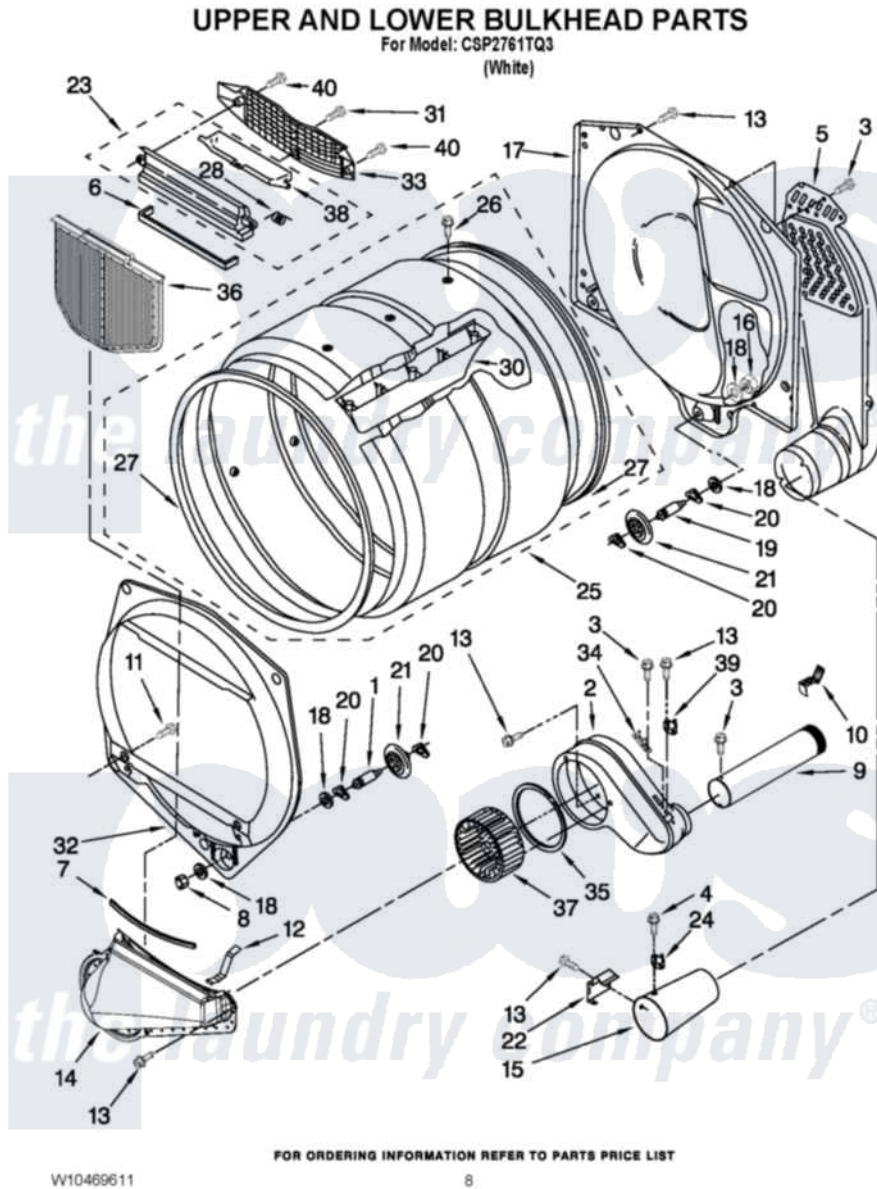

Whirlpool CSP2761TQ3 04 - UPPER AND LOWER BULKHEAD PARTS

Whirlpool [Commercial Whirlpool CSP2761TQ3 Dryer Parts](#) Parts Diagram 04 - UPPER AND LOWER BULKHEAD PARTS

[Click on the part number to view part](#)

Item	Original Part Number	Replaced By	Status	Part Description
1	8575324	W10359271		Shaft, Drum Roller Threads
2	8544362	W10119255		Housing, Blower
3	8533971	90767		Screw, 8A X 3/8 HeX Washer Head Tapping
4	90767			Screw, 8A X 3/8 HeX Washer Head Tapping
5	3394346			Air Duct Assembly
6	697813			Seal, Outlet Housing
7	697814	697813		Seal, Outlet Housing
8	3934666	W10080210		Nut, 3/8 X 16
9	8066224	279936		Kit-Exhst
10	8572105			Retainer, Toe Panel
11	3357011	308685		Side Trim)
12	W10345456	8066208		Clip-Exhaust
13	3390647	488729		Screw
14	8066168	W10128606		Duct-Lint

15	8066047		Funnel, Burner
16	W10001120	W10080190	Nut, 3/8-16
17	3387809		Bulkhead, Rear
18	3387459	W10080960	Washer, Support
19	8575325	W10359272	Shaft, Roller Drum Threads
20	690997		Washer, Thrust
21	W10314171		Roller, Support Assembly
22	338906		Radiant, Sensor
23	8563755		Housing, Outlet Assembly
24	3391912		Thermostat, High-Limit 255 F
25	8318215	W10197999	Drum
26	W10219342		Screw, Baffle Mounting
27	W10166807	280114	Seal
28	3394986		Spring, Lint Screen Door
30	697693	W10113136	Baffle, Drum
31	695240	488729	Screw
32	697557		Bulkhead, Front
33	8563756		Grille, Outlet
34	3392519		Thermal Limiter
35	697770		Seal, Cover Plate Blower Housing
36	W10049370	W10120998	Screen
37	W10349492		Wheel, Blower
38	8563758		Door, Lint Screen
39	3387138		Thermostat, Internal-Bias
40	3387230		Screw, 10-16 X 13/16