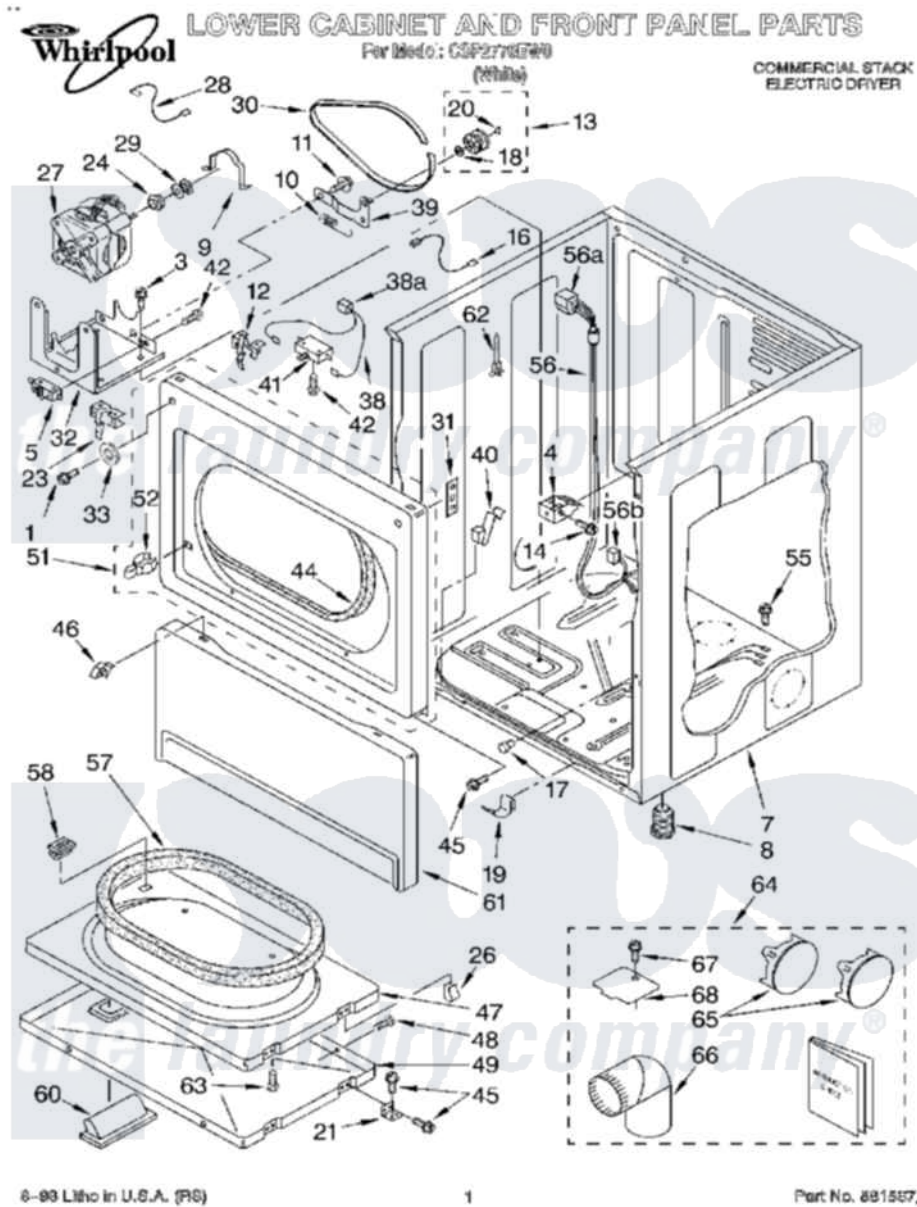

Whirlpool CSP2770EW0 01 - LOWER CABINET AND FRONT PANEL

Whirlpool Commercial Whirlpool CSP2770EW0 Dryer Parts Parts Diagram 01 - LOWER CABINET AND FRONT PANEL
Click on the part number to view part

Item	Original Part Number	Replaced By	Status	Part Description
1	3393258	3373329D		Screw
3	3390663	681414		Screw, 10AB X 1/2
4	3391846			Clip, Front Panel
5	3394881	279782		Switch-Lid
7	3402264	280051		Cabinet
8	3392100	49621		Feet-Leveling
9	660658			Clamp, Motor Mounting 343481 685441
10	3387374			Spring, Idler
11	3389420			Retainer-Idler 1/4-20 X 1/16
12	691581			Lever, Door Switch
13	3388672	279640		Pulley-ldr
14	342055	488627		Screw
16	3394081			Wire, Broken Belt Switch
17	693152			Bumper, Console
18	233520			Washer, Thrust
19	297092			Clip

20	690997		Washer, Thrust
21	3389247		Hinge And Pin Assembly
23	3391408	8066120	Lever, Door Switch
24	3393657		Restrainer, Belt
26	3389249		Nut, Inner Door
27	3395656	W10438970	Motor-Drve
28	3398948		Wire, Jumper
29	3389627	W10299847	Pulley-Motor
30	661570		Belt
31	3390902		Clip, Door Hinge
32	3387118		Bracket, Motor
33	3392186	4159590	Washer
38	3389967		Harness, Door Switch 38a
"	717253		Receptacle
39	3388674	W10118756	Idler Bracket
40	3388600		Clip, Lint Duct
41	347207	279347	Switch-Lid
42	98129		Screw, 6-20 X 1 1/16
44	3387242		Seal, Front Panel
45	342055	488627	Screw
46	3388229		Retainer, Toe Panel
47	3392563	280083	Door-Rear
48	694091		Trim, Side Right Hand
49	3387872		Door, Front
51	3393081	279722	Panel
52	696144	279570	Latch
55	3390647	488729	Screw
56	3401104		Harness 56A
"	692997		Plug, Multi- Terminal
"	717252		Receptacle, Terminal
57	3390735		Seal, Door
58	3392538	279570	Latch
60	3389522		Handle, Door
61	697215	3406797	Toe Panel
62	3391018		Tie Cable
63	697777	Not Available	Screw, 11-16 x 7/8
64	279818	W10470674	Dryer Exhaust Kit
65	697750	W10470674	Dryer Exhaust Kit
66	279731	49026	4" - 90° Elbow
67	488729		Screw
68	3389808	3394331	Plate Cover