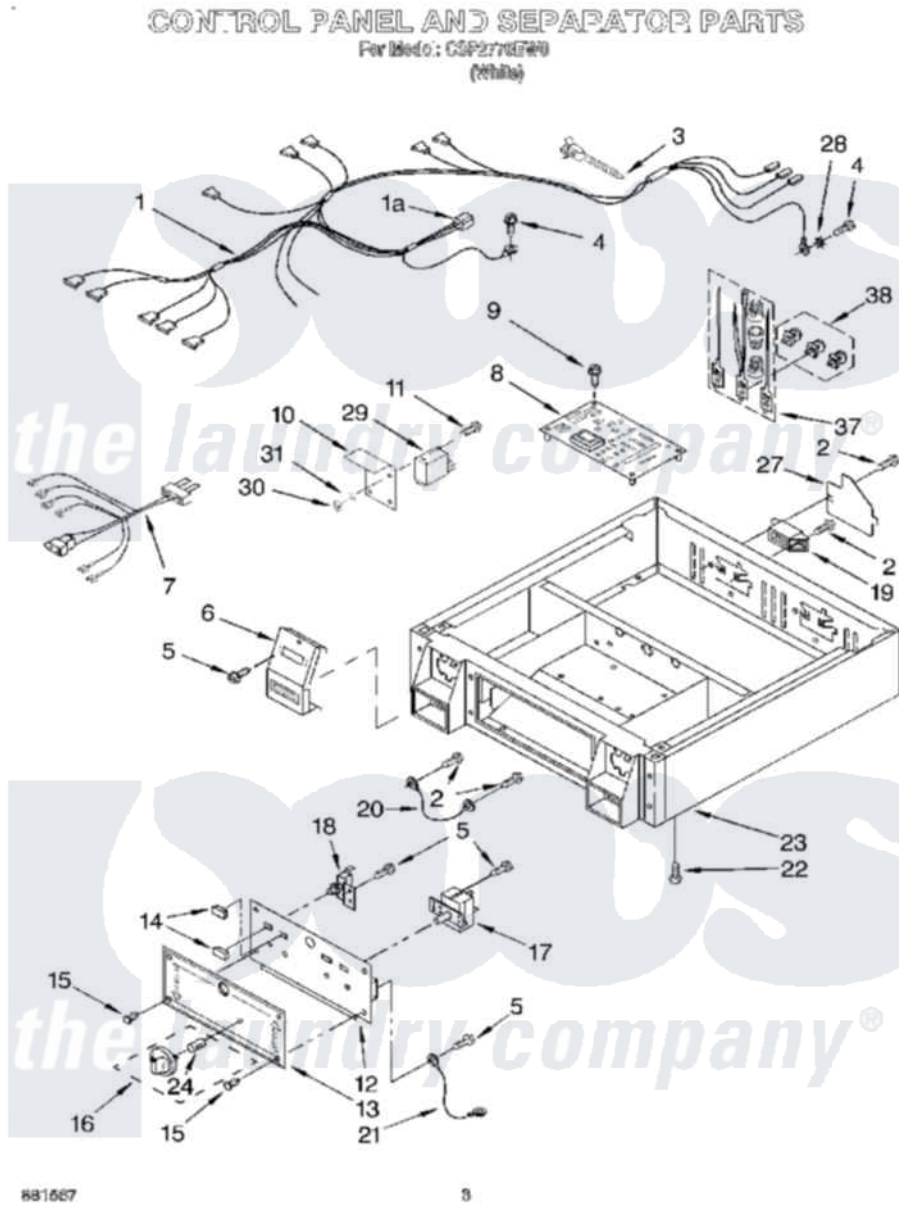

Whirlpool CSP2770EW0 02 - CONTROL PANEL AND SEPARATOR

Whirlpool [Commercial Whirlpool CSP2770EW0 Dryer Parts](#) Parts Diagram 02 - CONTROL PANEL AND SEPARATOR
Click on the part number to view part

Item	Original Part Number	Replaced By	Status	Part Description
1	3406198	3406275		Harness, Wire
"	692998			Receptacle
2	3400000			Screw, 10-24 X 3/8
3	3391018			Tie Cable
4	697776	4331106		Screw, No.10-32 X 7/16
5	98139	303776		Screw
6	3977294			Card Reader Assembly
"	3976295			Card Reader Assy. (Lower Dryer)
7	3977290			Harness, Console
"	3977291			Harness, Console
8	3977289			Control Board
9	3393909			Screw, 8-32 X 7/8
10	3977293			Bracket, Relay
11	3977300			Bolt, 4-40 x 1/2
12	3391955		Not Available	Panel, Control
13	3406132		Not Available	Insert, Decorative

14	3349305		Lens, Light
15	354239		Rivet
16	3949703		Knob
17	3387810		Switch, Cycle
18	3388231		Switch, Push- To-Start
19	3397659		Block, Terminal
20	3390895	3393463	Strut
21	340025	687133	Wire
22	3400500		Bolt, 3405245 5/16-18 X 3/4
23	3402754	3978853	Collar
24	688805		Clip, Spring Knob
27	3396795		Cover, Terminal Block
28	3390443		Retainer, Terminal
29	697812	8566493	Power Relay
30	3977301		Nut, 4-40
31	3977302		Lockwasher No.4
37	279318		Terminal Tinned And Brass Panel
38	279393		Terminal Block Screw Kit