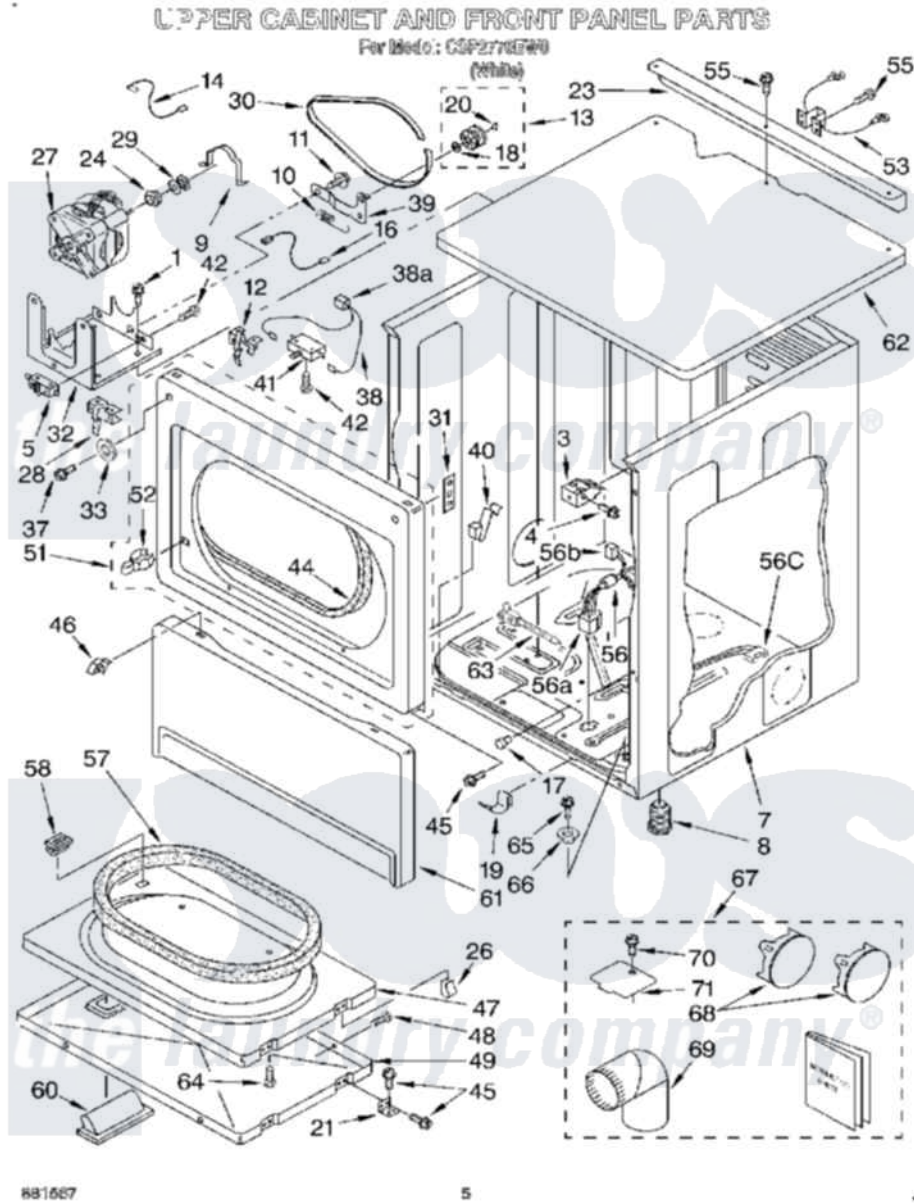

# Whirlpool CSP2770EW0 03 - UPPER CABINET AND FRONT PANEL

881567

5

Whirlpool [Commercial Whirlpool CSP2770EW0 Dryer Parts](#) Parts Diagram 03 - UPPER CABINET AND FRONT PANEL  
 Click on the part number to view part

Item	Original Part Number	Replaced By	Status	Part Description
1	3390663	<a href="#">681414</a>		Screw, 10AB X 1/2
3	<a href="#">3391846</a>			Clip, Front Panel
4	342055	<a href="#">488627</a>		Screw
5	3394881	<a href="#">279782</a>		Switch-Lid
7	3402264	<a href="#">280051</a>		Cabinet
8	<a href="#">689172</a>			Foot, Dryer
9	<a href="#">660658</a>			Clamp, Motor Mounting 343481 685441
10	<a href="#">3387374</a>			Spring, Idler
11	<a href="#">3389420</a>			Retainer-Idler 1/4-20 X 1/16
12	<a href="#">691581</a>			Lever, Door Switch
13	3388672	<a href="#">279640</a>		Pulley-Idr
14	<a href="#">3398948</a>			Wire, Jumper
16	3394881	<a href="#">279782</a>		Switch-Lid
17	<a href="#">693152</a>			Bumper, Console
18	<a href="#">233520</a>			Washer, Thrust
19	<a href="#">297092</a>			Clip