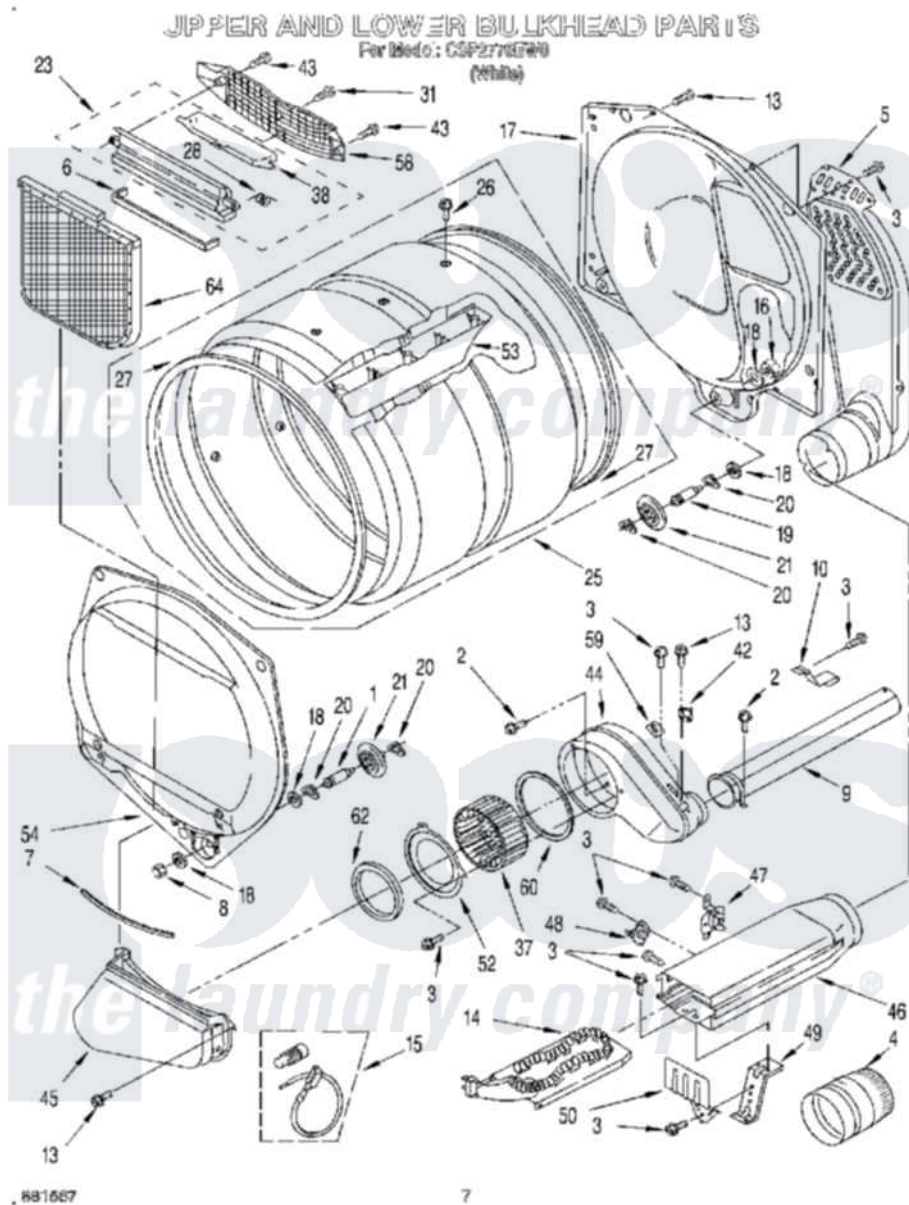

# Whirlpool CSP2770EW0 04 - UPPER AND LOWER BULKHEAD, LIT/OPTIONAL

Whirlpool [Commercial Whirlpool CSP2770EW0 Dryer Parts](#) Parts Diagram 04 - UPPER AND LOWER BULKHEAD, LIT/OPTIONAL

[Click on the part number to view part](#)

Item	Original Part Number	Replaced By	Status	Part Description
1	3399508	<a href="#">W10359271</a>		Shaft, Drum Roller Threads
2	695240	<a href="#">488729</a>		Screw
3	<a href="#">3390646</a>	<a href="#">W10139210</a>		Screw, 8-18 X 5/16
4	<a href="#">3391910</a>			Damper, Exhaust
5	697354	<a href="#">3387911</a>		Duct-Air
6	<a href="#">697813</a>			Seal, Outlet Housing
7	697814	<a href="#">697813</a>		Seal, Outlet Housing
8	<a href="#">3359452</a>			Nut, Lock
9	3402715	<a href="#">279936</a>		Kit-Exhst
10	<a href="#">3395536</a>			Clip
13	3390647	<a href="#">488729</a>		Screw
14	<a href="#">3387748</a>			Element, Heater
15	<a href="#">279457</a>			Wire Kit, Terminal
16	<a href="#">3387709</a>			Nut, 3/8-16
17	<a href="#">3387809</a>			Bulkhead, Rear