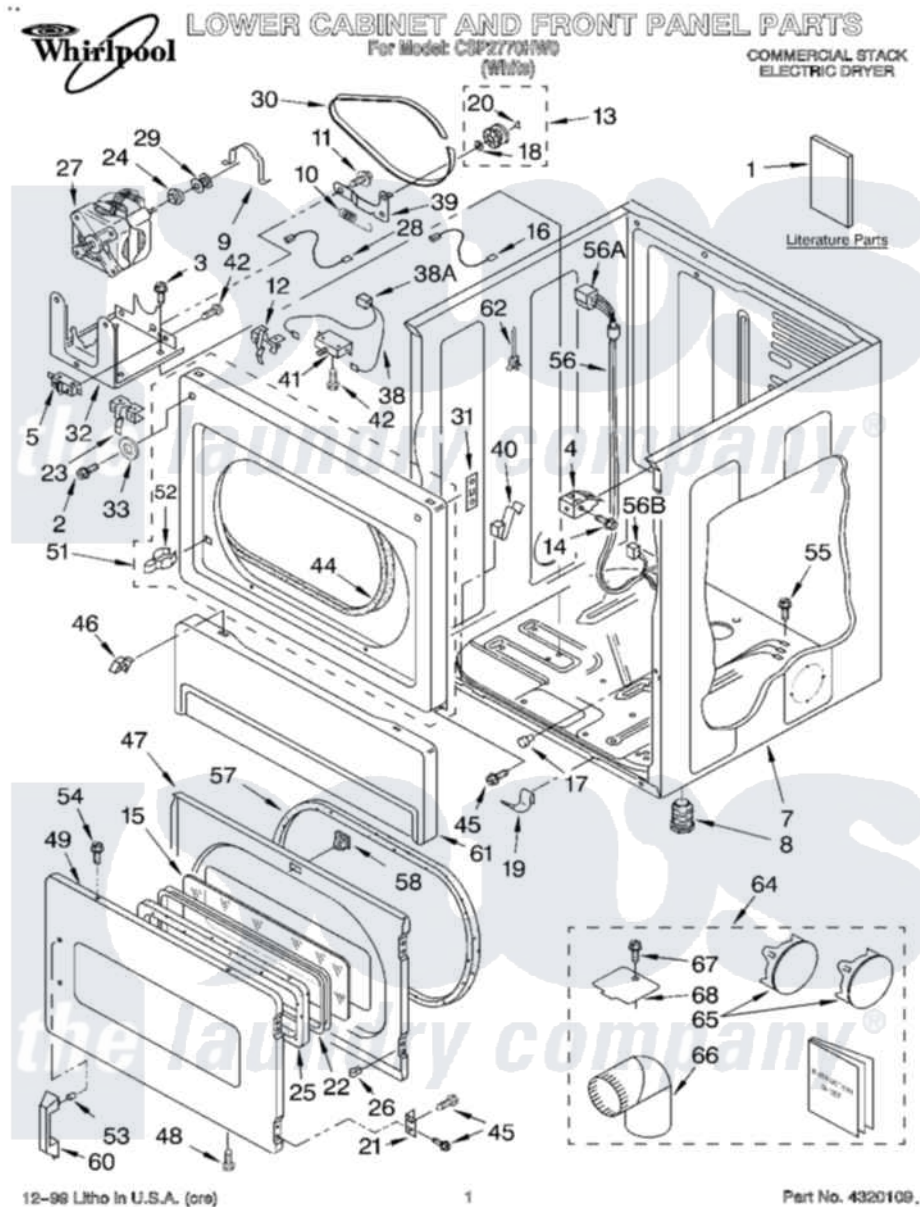

Whirlpool CSP2770HW0 01 - LOWER CABINET AND FRONT PANEL, LITE

12-98 Litho in U.S.A. (cre)

1

Part No. 4320109.

Whirlpool Commercial Whirlpool CSP2770HW0 Dryer Parts Parts Diagram 01 - LOWER CABINET AND FRONT PANEL, LITE

Click on the part number to view part

Item	Original Part Number	Replaced By	Status	Part Description
1	LIT3402839		Not Available	Installation, Instructions
	LIT3402769			LITERATURE PARTS (Wiring Diagram)
"	LIT3977298		Not Available	LITERATURE PARTS (Tech Sheet)
2	3393258	3373329D		Screw
3	3390663	681414		Screw, 10AB X 1/2
4	3391846			Clip, Front Panel
5	3394881	279782		Switch-Lid
7	3402264	280051		Cabinet
8	3392100	49621		Feet-Leveling
9	660658			Clamp, Motor Mounting 343481 685441
10	3387374			Spring, Idler
11	3389420			Retainer-Idler 1/4-20 X 1/16
12	691581			Lever, Door Switch
13	3388672	279640		Pulley-ldr