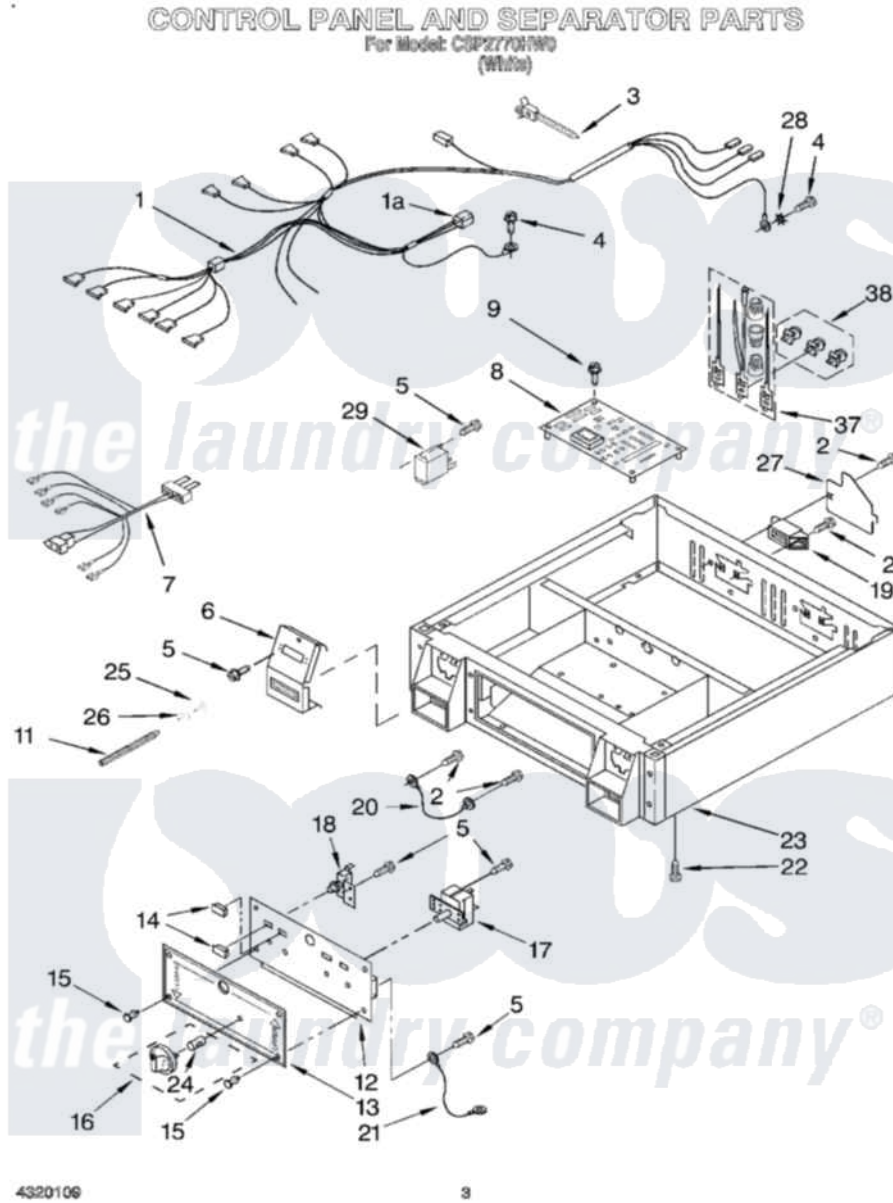

Whirlpool CSP2770HW0 02 - CONTROL PANEL AND SEPARATOR

Whirlpool [Commercial Whirlpool CSP2770HW0 Dryer Parts](#) Parts Diagram 02 - CONTROL PANEL AND SEPARATOR
Click on the part number to view part

Item	Original Part Number	Replaced By	Status	Part Description
1	3406275			Harness, Wire
"	692998			Receptacle
2	3400000			Screw, 10-24 X 3/8
3	3391018			Tie Cable
4	697776	4331106		Screw, No.10-32 X 7/16
5	90767			Screw, 8A X 3/8 HeX Washer Head Tapping
6	3977294			Card Reader Assembly
"	3977295			Card Reader Assembly
7	3977290			Harness, Console
"	3977291			Harness, Console
8	3977289			Control Board
9	3393909			Screw, 8-32 X 7/8
11	3977449		Not Available	Bolt, Mounting
12	3391955		Not Available	Panel, Control
13	3406132		Not Available	Insert, Decorative
14	3349305			Lens, Light

15	354239		Rivet
16	3949703		Knob
17	3387810		Switch, Cycle
18	3388231		Switch, Push- To-Start
19	3397659		Block, Terminal
20	3390895	3393463	Strut
21	340025	687133	Wire
22	3400500		Bolt, 3405245 5/16-18 X 3/4
23	3402754	3978853	Collar
24	688805		Clip, Spring Knob
25	3977450	Not Available	1/4 Lock Washer
26	3977451	Not Available	1/4 Lock Washer
27	3396795		Cover, Terminal Block
28	3390443		Retainer, Terminal
29	697812	8566493	Power Relay
37	279318		Terminal Tinned And Brass Panel
38	279393		Terminal Block Screw Kit