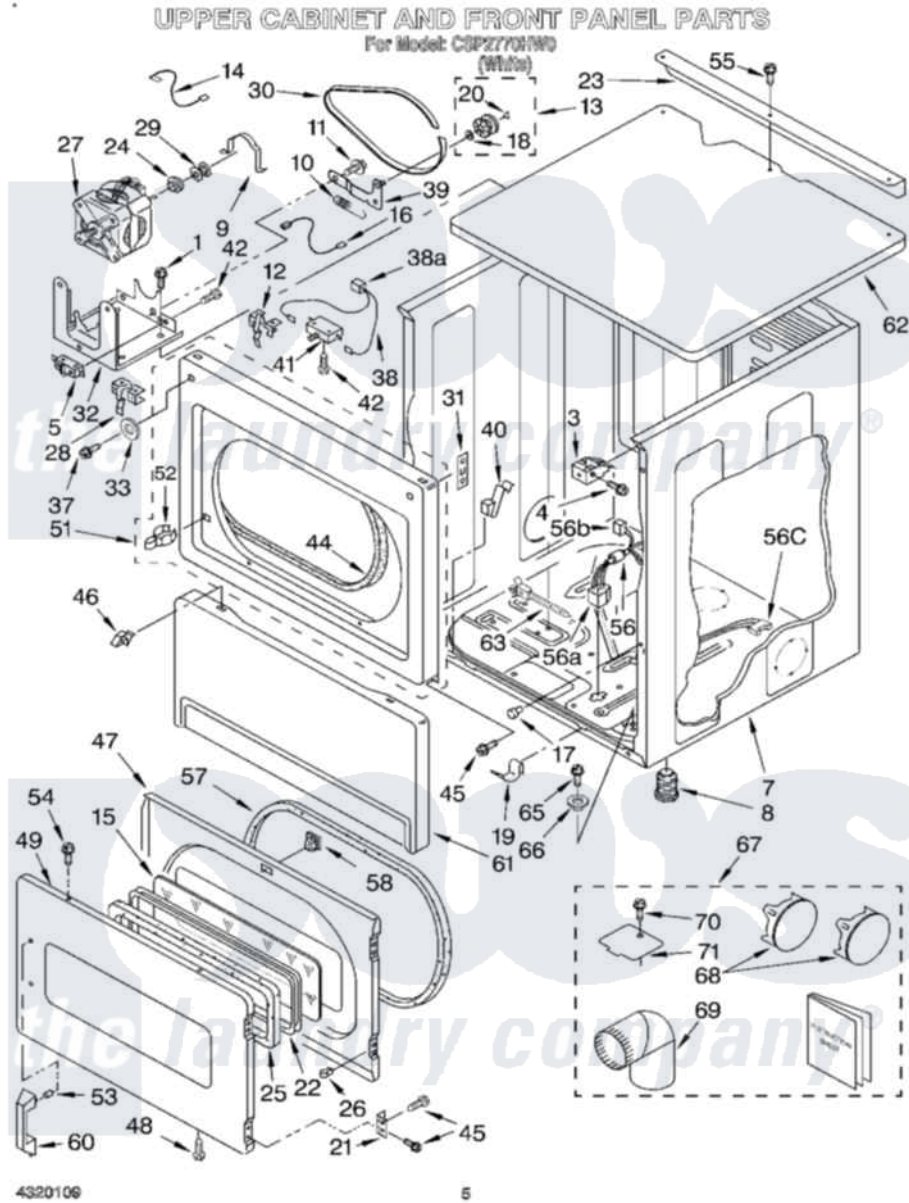

Whirlpool CSP2770HW0 03 - UPPER CABINET AND FRONT PANEL

Whirlpool Commercial Whirlpool CSP2770HW0 Dryer Parts Parts Diagram 03 - UPPER CABINET AND FRONT PANEL
Click on the part number to view part

Item	Original Part Number	Replaced By	Status	Part Description
1	3390663	681414		Screw, 10AB X 1/2
3	3391846			Clip, Front Panel
4	342055	488627		Screw
5	3394881	279782		Switch-Lid
7	3402264	280051		Cabinet
8	689172			Foot, Dryer
9	660658			Clamp, Motor Mounting 343481 685441
10	3387374			Spring, Idler
11	3389420			Retainer-Idler 1/4-20 X 1/16
12	691581			Lever, Door Switch
13	3388672	279640		Pulley-ldr
14	3398948			Wire, Jumper
15	3392918	3396122		Window Pack. Includes Illustration 15 And 25)
16	3394881	279782		Switch-Lid
17	693152			Bumper, Console