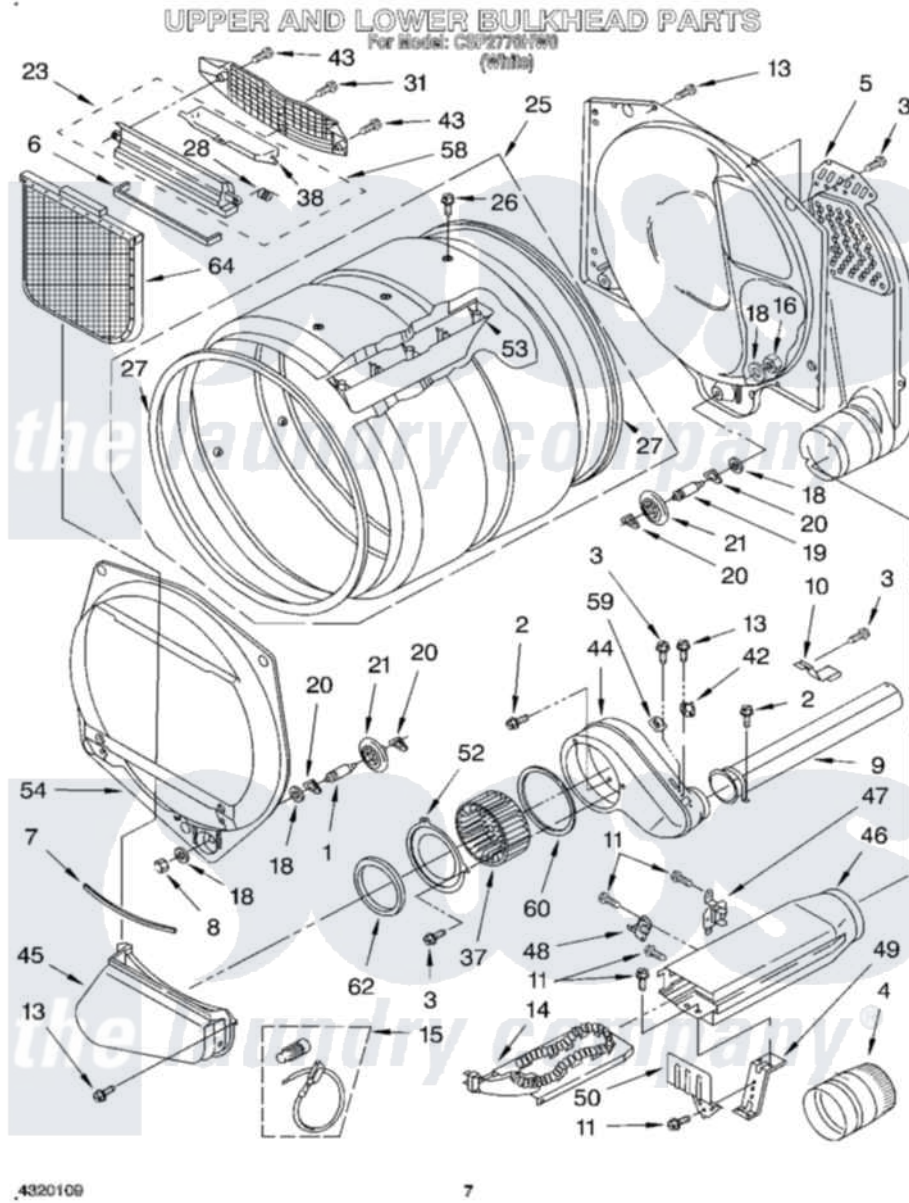

# Whirlpool CSP2770HW0 04 - UPPER AND LOWER BULKHEAD, OPTIONAL

Whirlpool [Commercial Whirlpool CSP2770HW0 Dryer Parts](#) Parts Diagram 04 - UPPER AND LOWER BULKHEAD, OPTIONAL

[Click on the part number to view part](#)

Item	Original Part Number	Replaced By	Status	Part Description
1	3399508	<a href="#">W10359271</a>		Shaft, Drum Roller Threads
2	695240	<a href="#">488729</a>		Screw
3	<a href="#">3390646</a>	<a href="#">W10139210</a>		Screw, 8-18 X 5/16
4	<a href="#">3391910</a>			Damper, Exhaust
5	697354	<a href="#">3387911</a>		Duct-Air
6	<a href="#">697813</a>			Seal, Outlet Housing
7	697814	<a href="#">697813</a>		Seal, Outlet Housing
8	<a href="#">3359452</a>			Nut, Lock
9	3402715	<a href="#">279936</a>		Kit-Exhst
10	<a href="#">3395536</a>			Clip
11	<a href="#">90767</a>			Screw, 8A X 3/8 HeX Washer Head Tapping
13	3390647	<a href="#">488729</a>		Screw
14	<a href="#">3387748</a>			Element, Heater
15	<a href="#">279457</a>			Wire Kit, Terminal
16	<a href="#">3387709</a>			Nut, 3/8-16