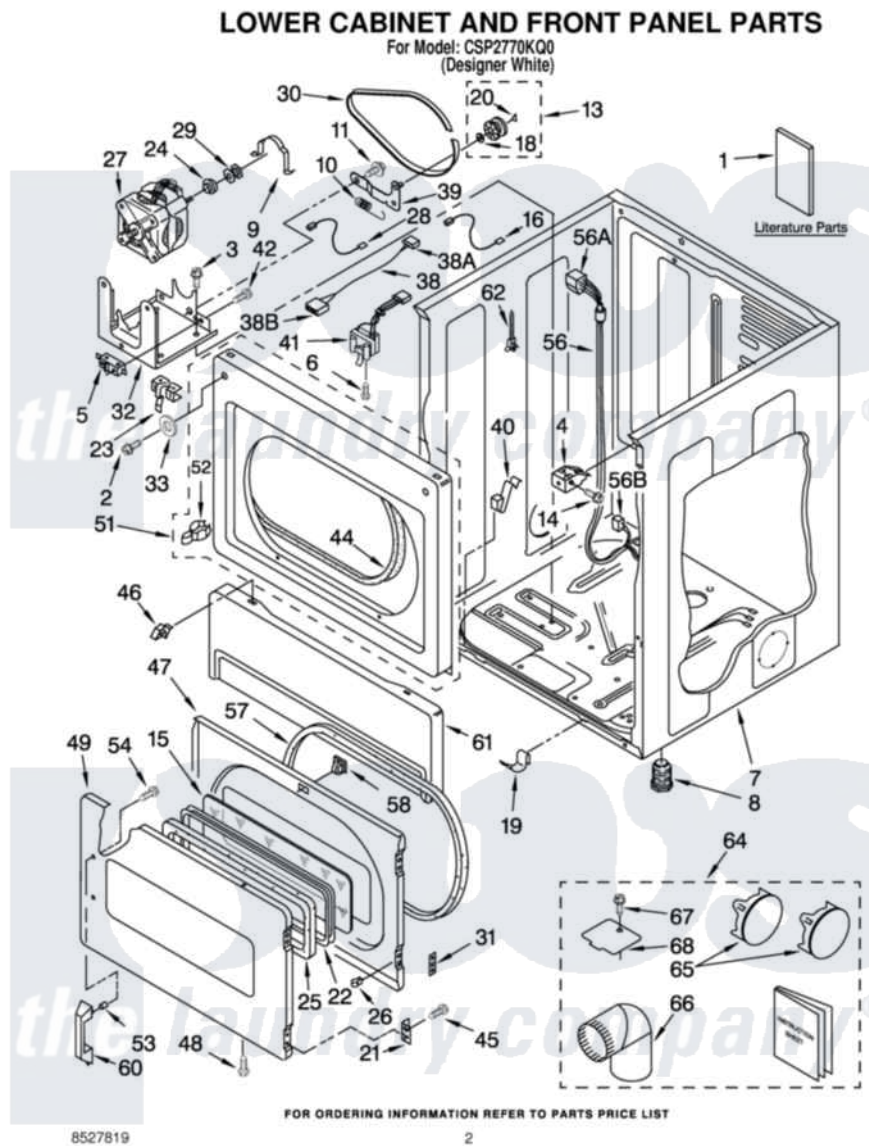

Whirlpool CSP2770KQ0 02 - LOWER CABINET/FRONT PANEL PARTS

Whirlpool Commercial Whirlpool CSP2770KQ0 Dryer Parts Parts Diagram 02 - LOWER CABINET/FRONT PANEL PARTS

Click on the part number to view part

Item	Original Part Number	Replaced By	Status	Part Description
1			Not Available	
NI	LIT8527892		Not Available	Literature Parts (Installation Instructions)
"	LIT8527882		Not Available	Literature Parts (Wiring Diagram)
"	LIT8527886		Not Available	Literature Parts (Tech Sheet)
"	LIT8527819			SERVICE PARTS LISTS
2	3393258	3373329D		Screw
3	3390663	681414		Screw, 10AB X 1/2
4	3391846			Clip, Front Panel
5	3394881	279782		Switch-Lid
6	697773	3395530		Screw
7	8310656			Cabinet
8	3392100	49621		Feet-Leveling
9	660658			Clamp, Motor Mounting 343481 685441
10	3387374			Spring, Idler