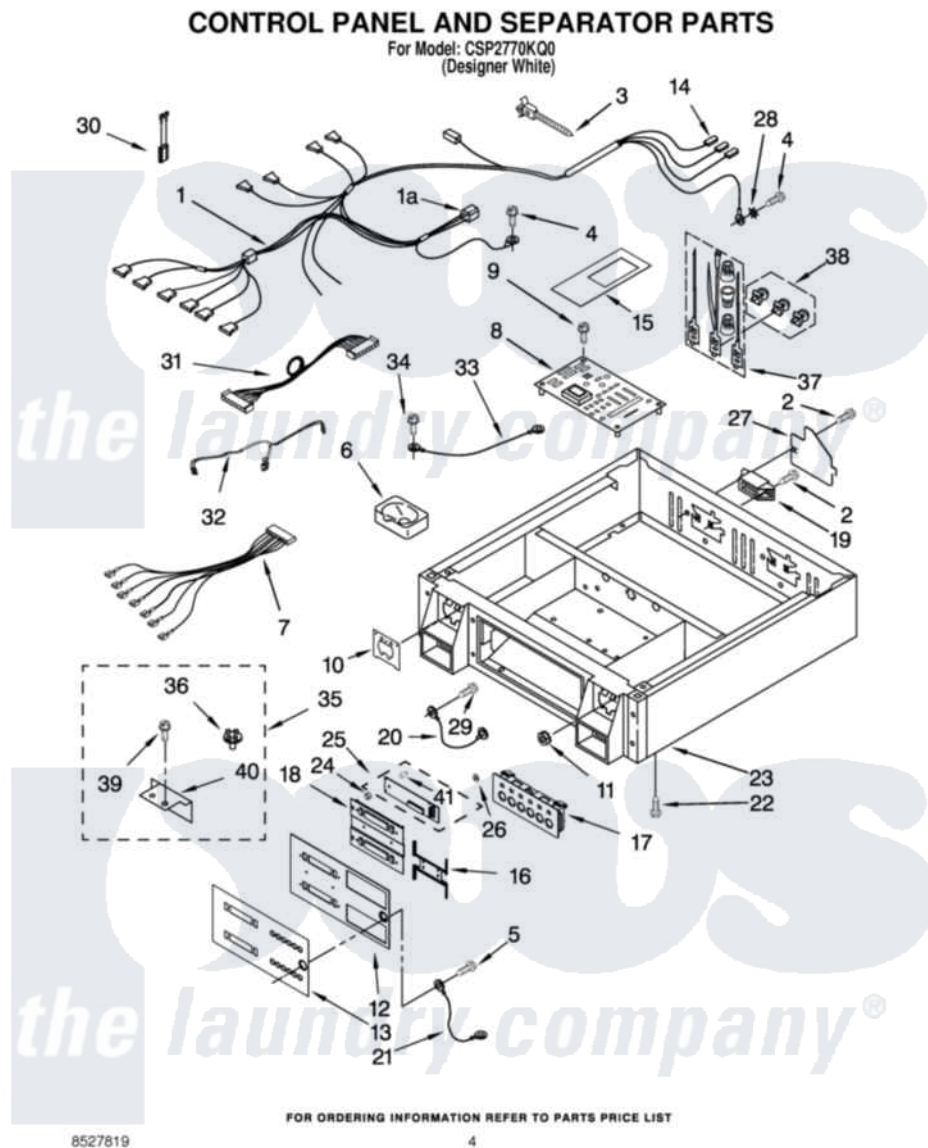

Whirlpool CSP2770KQ0 04 - CONTROL PANEL/SEPARATOR PARTS

Whirlpool [Commercial Whirlpool CSP2770KQ0 Dryer Parts](#) Parts Diagram 04 - CONTROL PANEL/SEPARATOR PARTS
Click on the part number to view part

Item	Original Part Number	Replaced By	Status	Part Description
1	8529857			Collar Harness
NI	8529848			Collar Harness
1A	692998			Receptacle
2	3400000			Screw, 10-24 X 3/8
3	3391018			Tie Cable
4	697776	4331106		Screw, No.10-32 X 7/16
5	487871	595135		Bracket, Control Panel
6	385421			Funnel, Coin
7	8529860			Harness, Switch
8	3407165			Control Board
9	3393909			Screw, 8-32 X 7/8
10	3954761	279950		Funnel
11	3400029			Nut, Adapter Plate
12	3979246			Panel, Control
13	8528128			Insert And Button Overlay
14	94614			Terminal

15	8538333		Board-Shield
16	3979254		Bracket, Switch Mounting
17	8530176		Switch, Clean Touch
18	3979237		Lens Display
19	3397659		Block, Terminal
20	3401708		Wire, Ground
21	8539881		Jumper Wire
22	3400500		Bolt, 3405245 5/16-18 X 3/4
23	3978853		Collar
24	486529	486255	Compression Nut
25	8528141		Display Board Assembly
26	2006252		Washer, Nylon
27	3396795		Cover, Terminal Block
28	3390443		Retainer, Terminal
29	489399		Screw, 8-32 X 5/16
30	3406197		A.c. Inline Filter
31	3955730		Harness, Control To Display
32	3955729		Harness, Wire
33	3401709		Jumper Wire, Ground
34	98139	303776	Screw
35	3390615		Screw And Cam Bag Assembly
36	343777		Timing Cam
NI	3387974		Timing Cam
"	339855		Timing Cam
"	339854		Timing Cam
"	339853		Timing Cam
37	279318		Terminal Tinned And Brass Panel
38	279393		Terminal Block Screw Kit
39	3400086		Screw, 10-32 X 3/8
40	3390424		Extension, Slide
41	8541016		Stacking Spacer