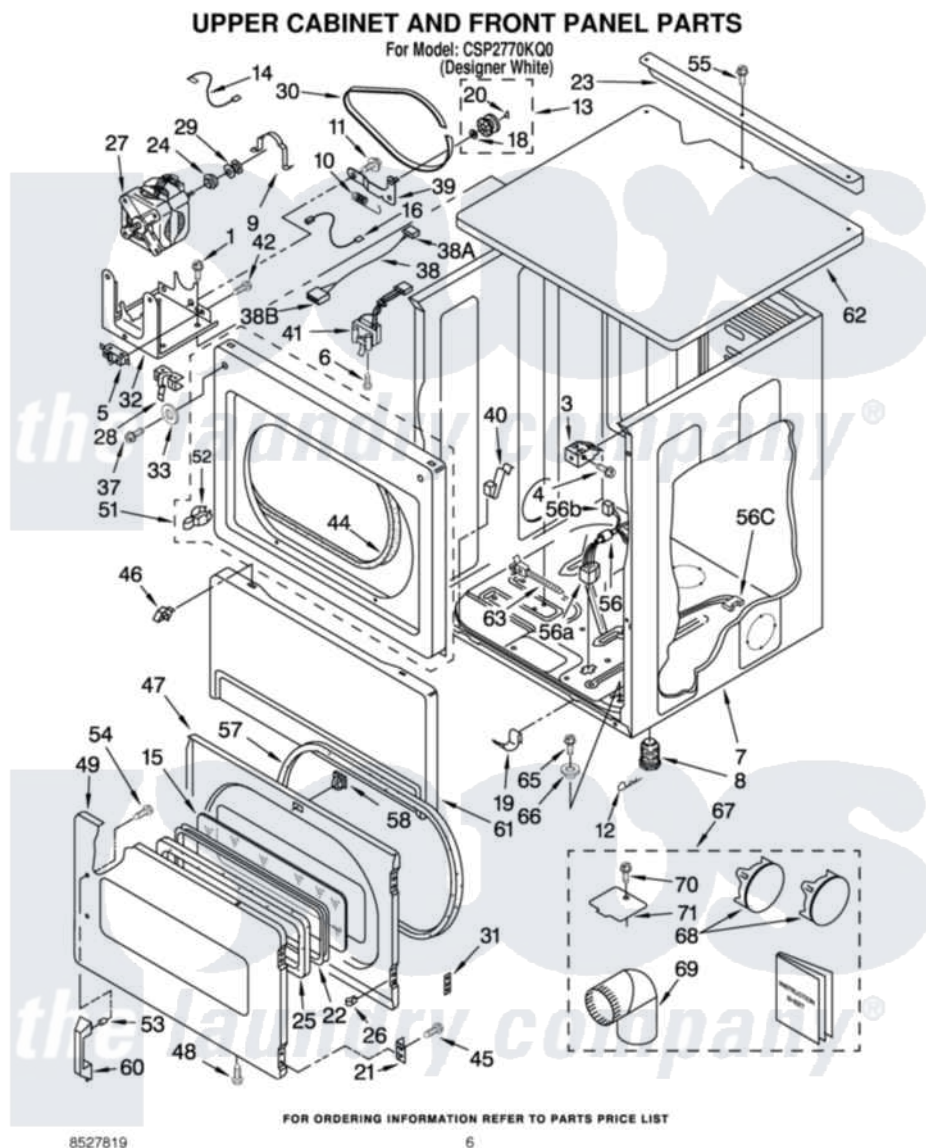

# Whirlpool CSP2770KQ0 06 - UPPER CABINET/FRONT PANEL PARTS

Whirlpool Commercial Whirlpool CSP2770KQ0 Dryer Parts Parts Diagram 06 - UPPER CABINET/FRONT PANEL PARTS

Click on the part number to view part

Item	Original Part Number	Replaced By	Status	Part Description
1	3390663	<a href="#">681414</a>		Screw, 10AB X 1/2
3	<a href="#">3391846</a>			Clip, Front Panel
4	3391915	<a href="#">681615</a>		Screw
5	3394881	<a href="#">279782</a>		Switch-Lid
6	697773	<a href="#">3395530</a>		Screw
7	<a href="#">8310656</a>			Cabinet
8	<a href="#">689172</a>			Foot, Dryer
9	<a href="#">660658</a>			Clamp, Motor Mounting 343481 685441
10	<a href="#">3387374</a>			Spring, Idler
11	<a href="#">3389420</a>			Retainer-Idler 1/4-20 X 1/16
12	<a href="#">63823</a>			Cotter Pin
13	3388672	<a href="#">279640</a>		Pulley-Idr
14	<a href="#">3398948</a>			Wire, Jumper
15	3392918	<a href="#">3396122</a>		Window Pack. Includes Illustration 15 And 25)