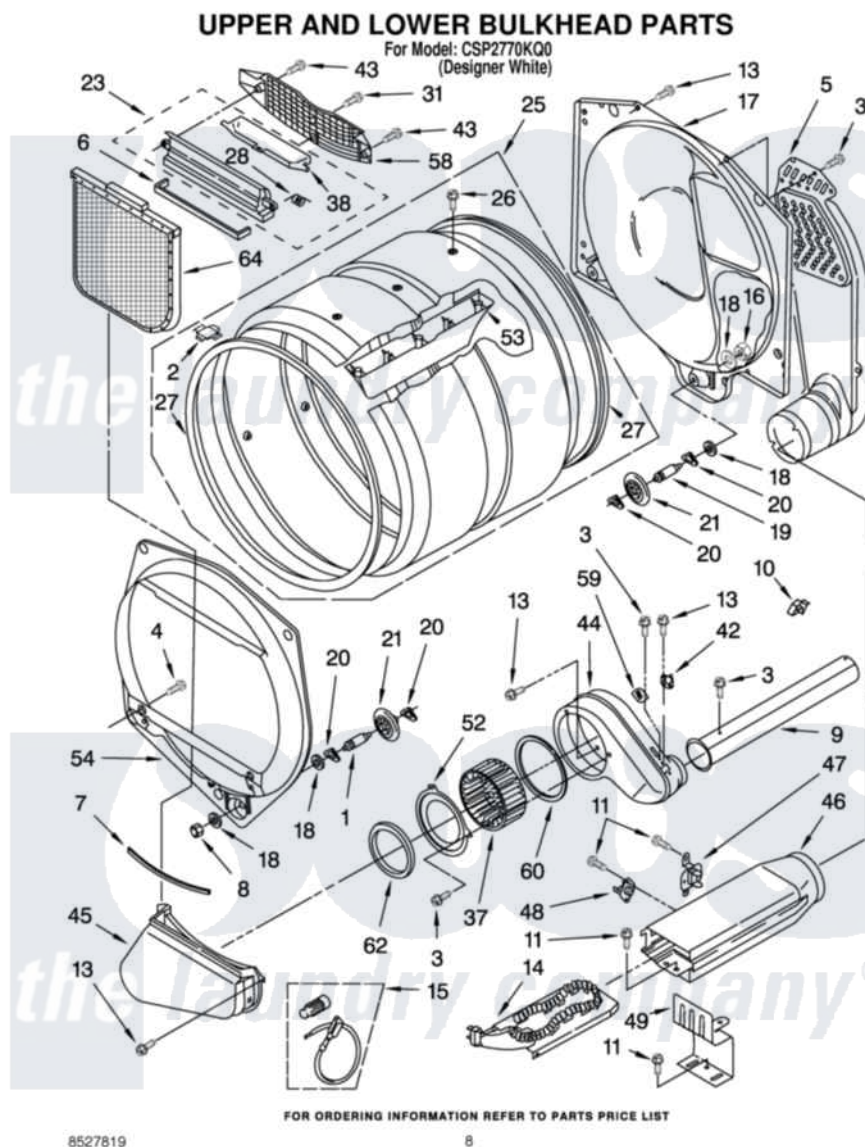

Whirlpool CSP2770KQ0 08 - UPPER/LOWER BULKHEAD PARTS/OPTIONAL

Whirlpool [Commercial Whirlpool CSP2770KQ0 Dryer Parts](#) Parts Diagram 08 - UPPER/LOWER BULKHEAD PARTS/OPTIONAL

[Click on the part number to view part](#)

Item	Original Part Number	Replaced By	Status	Part Description
1	3399508	W10359271		Shaft, Drum Roller Threads
2	8066086			Plug, Drum Hole
3	3390646	W10139210		Screw, 8-18 X 5/16
4	3357011	308685		Side Trim)
5	697354	3387911		Duct-Air
6	697813			Seal, Outlet Housing
7	697814	697813		Seal, Outlet Housing
8	3359452			Nut, Lock
9	8318486	279936		Kit-Exhst
10	3388229			Retainer, Toe Panel
11	90767			Screw, 8A X 3/8 HeX Washer Head Tapping
13	3390647	488729		Screw
14	3387748			Element, Heater
15	279457			Wire Kit, Terminal

16	3387709		Nut, 3/8-16
17	3387809		Bulkhead, Rear
18	3387459	W10080960	Washer, Support
19	3399509	W10359272	Shaft, Roller Drum Threads
20	690997		Washer, Thrust
21	8536973	W10314173	Support
23	3394985	8563755	Housing, Outlet Assembly
25	8318215	W10197999	Drum
26	97787	W10109200	Screw, Baffle Mounting
27	697694	280114	Seal
28	3394986		Spring, Lint Screen Door
31	487909	488729	Screw
37	697772		Wheel, Blower
38	3394984	8563758	Door, Lint Screen
42	3387138		Thermostat, Internal-Bias
43	3387230		Screw, 10-16 X 13/16
44	8530038	8544363	Housing, Blower
45	8530036		Lint Duct Assembly
46	3392537		Box, Heater
47	8318314	279973	Kit, Thermal Cut-Off
48	3391914		Thermostat 295 F
49	8066099		Bracket, Heater Box
52	697366	279780	Cover
53	697693	W10113136	Baffle, Drum
54	697557		Bulkhead, Front
58	8299979		Grill, Outlet Screen Door
59	3390719		Thermal-Fuse
60	697770		Seal, Cover Plate Blower Housing
62	697769	8566209	Seal, Transition Duct
64	3390721	W10120998	Screen
NI	4392067		Kit, Dryer Repair
"	8522199		Accessory Parts
"	285875		Kit, Security
"	72017		Paint, Touch-Up
"	350930		Paint, Pressurized Spray B
"	350938		Paint, Pressurized Spray B