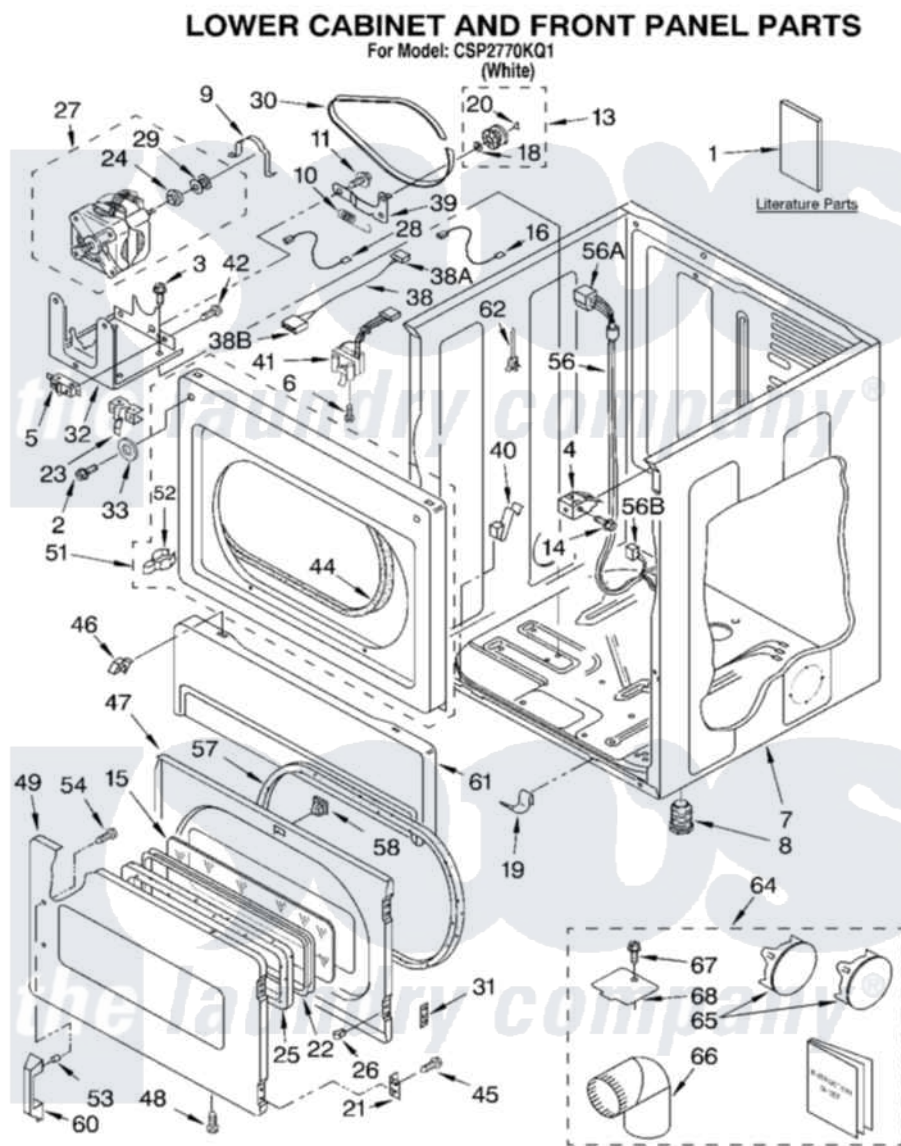

# Whirlpool CSP2770KQ1 01 - LOWER CABINET AND FRONT PANEL PARTS

8542979

2

Whirlpool [Commercial Whirlpool CSP2770KQ1 Dryer Parts](#) Parts Diagram 01 - LOWER CABINET AND FRONT PANEL PARTS

[Click on the part number to view part](#)

Item	Original Part Number	Replaced By	Status	Part Description
"			Not Available	
"	LIT8527892		Not Available	Literature Parts (Installation Instructions)
"	LIT8527882		Not Available	Literature Parts (Wiring Diagram)
"	LIT8527886		Not Available	Literature Parts (Tech Sheet)
"	LIT8542979		Not Available	Literature Parts (Service Parts List)
2	3393258	<a href="#">3373329D</a>		Screw
3	3390663	<a href="#">681414</a>		Screw, 10AB X 1/2
4	<a href="#">3391846</a>			Clip, Front Panel
5	3394881	<a href="#">279782</a>		Switch-Lid
6	697773	<a href="#">3395530</a>		Screw
7	<a href="#">8310656</a>			Cabinet
8	3392100	<a href="#">49621</a>		Feet-Leveling
α	<a href="#">660658</a>			Clamp, Motor Mounting