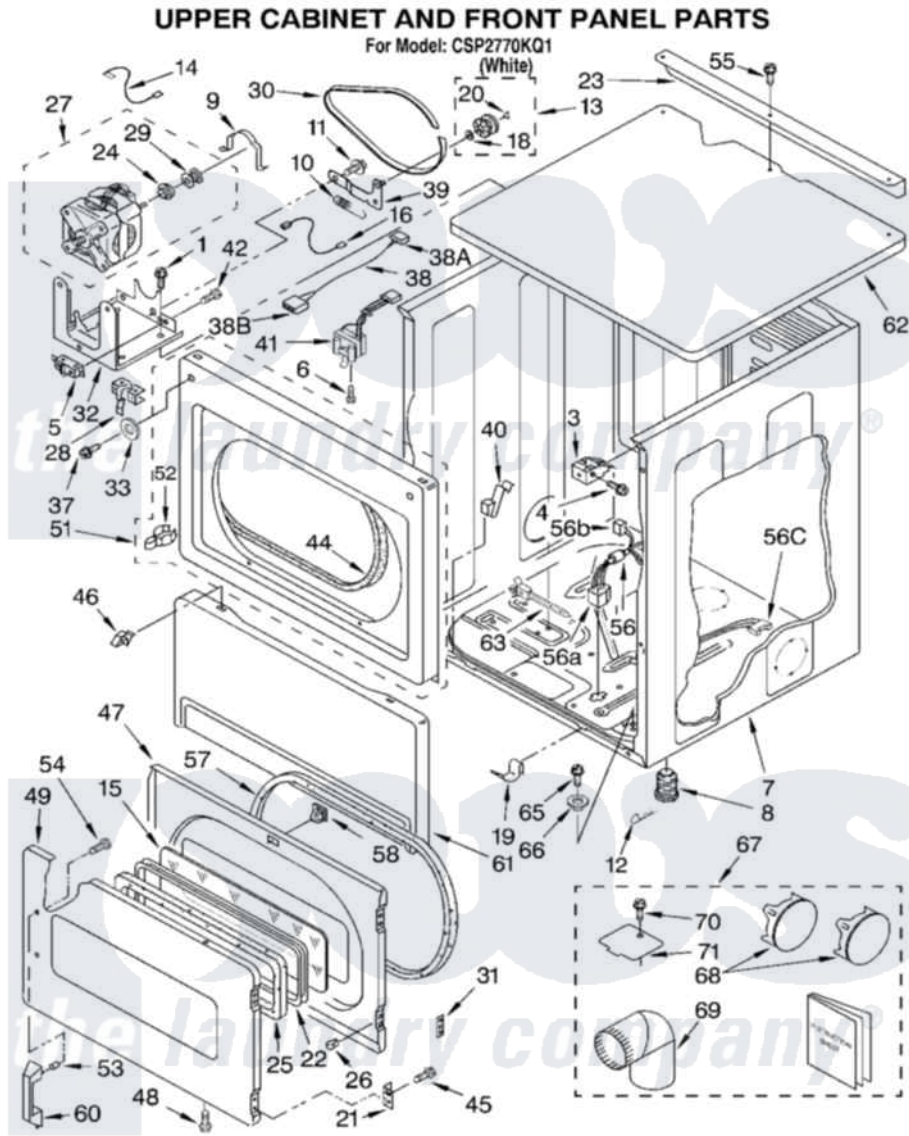

# Whirlpool CSP2770KQ1 03 - UPPER CABINET AND FRONT PANEL PARTS

8542979

6

Whirlpool [Commercial Whirlpool CSP2770KQ1 Dryer Parts](#) Parts Diagram 03 - UPPER CABINET AND FRONT PANEL PARTS

[Click on the part number to view part](#)

Item	Original Part Number	Replaced By	Status	Part Description
1	3390663	<a href="#">681414</a>		Screw, 10AB X 1/2
3	<a href="#">3391846</a>			Clip, Front Panel
4	3391915	<a href="#">681615</a>		Screw
5	3394881	<a href="#">279782</a>		Switch-Lid
6	697773	<a href="#">3395530</a>		Screw
7	3978859	<a href="#">280024</a>		Cabinet
8	<a href="#">689172</a>			Foot, Dryer
9	<a href="#">660658</a>			Clamp, Motor Mounting 343481 685441
10	<a href="#">3387374</a>			Spring, Idler
11	<a href="#">3389420</a>			Retainer-Idler 1/4-20 X 1/16
12	<a href="#">63823</a>			Cotter Pin
13	3388672	<a href="#">279640</a>		Pulley-Idr
14	<a href="#">3398948</a>			Wire, Jumper
15	3392918	<a href="#">3396122</a>		Window Pack. Includes Illustration 15 And 25)