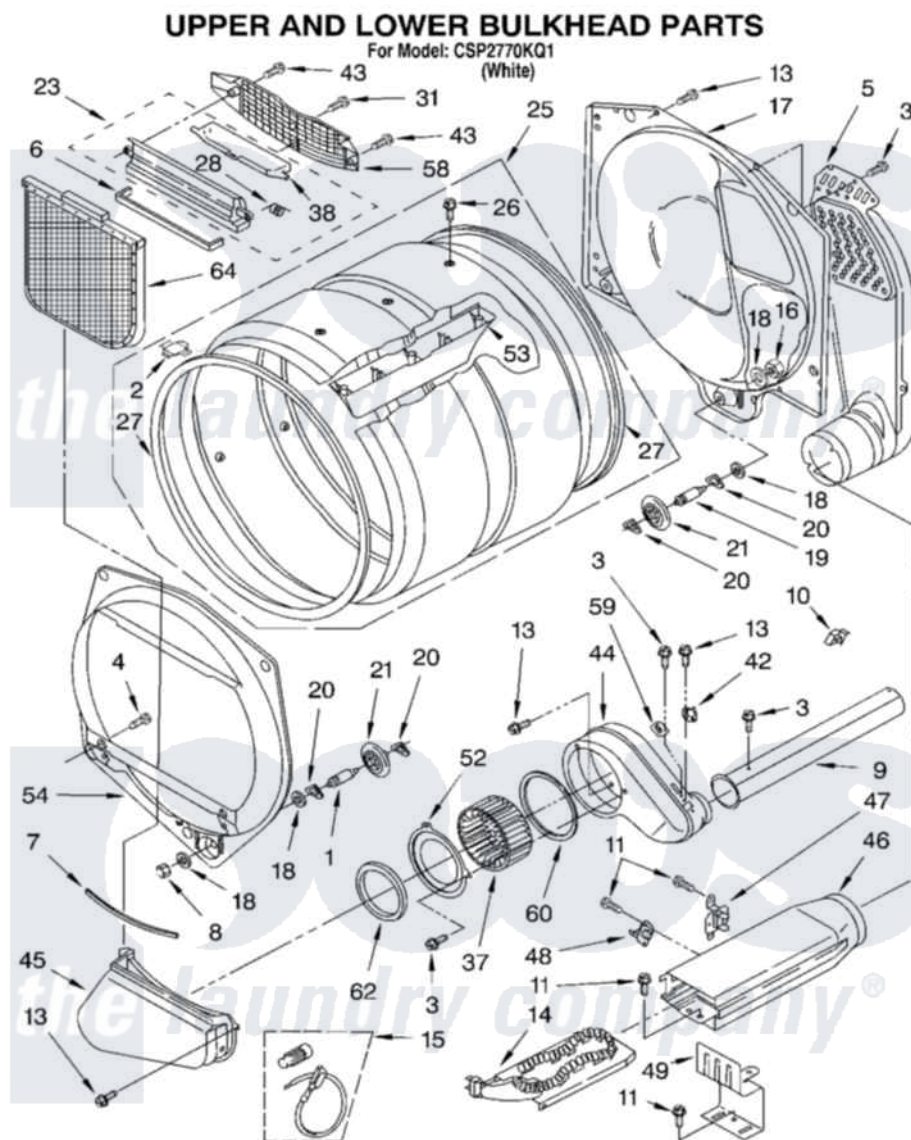

# Whirlpool CSP2770KQ1 04 - OPTIONAL PARTS (NOT INCLUDED) UPPER AND LOWER BULK

8542979

8

Whirlpool [Commercial Whirlpool CSP2770KQ1 Dryer Parts](#) Parts Diagram 04 - OPTIONAL PARTS (NOT INCLUDED)  
UPPER AND LOWER BULK  
[Click on the part number to view part](#)

Item	Original Part Number	Replaced By	Status	Part Description
1	3399508	<a href="#">W10359271</a>		Shaft, Drum Roller Threads
2	<a href="#">8066086</a>			Plug, Drum Hole
3	<a href="#">3390646</a>	<a href="#">W10139210</a>		Screw, 8-18 X 5/16
4	3357011	<a href="#">308685</a>		Side Trim )
5	697354	<a href="#">3387911</a>		Duct-Air
6	<a href="#">697813</a>			Seal, Outlet Housing
7	697814	<a href="#">697813</a>		Seal, Outlet Housing
8	<a href="#">3359452</a>			Nut, Lock
9	<a href="#">8318486</a>	<a href="#">279936</a>		Kit-Exhst
10	<a href="#">3388229</a>			Retainer, Toe Panel
11	<a href="#">90767</a>			Screw, 8A X 3/8 HeX Washer Head Tapping
13	3390647	<a href="#">488729</a>		Screw
14	<a href="#">3387748</a>			Element, Heater
15	<a href="#">279457</a>			Wire Kit, Terminal