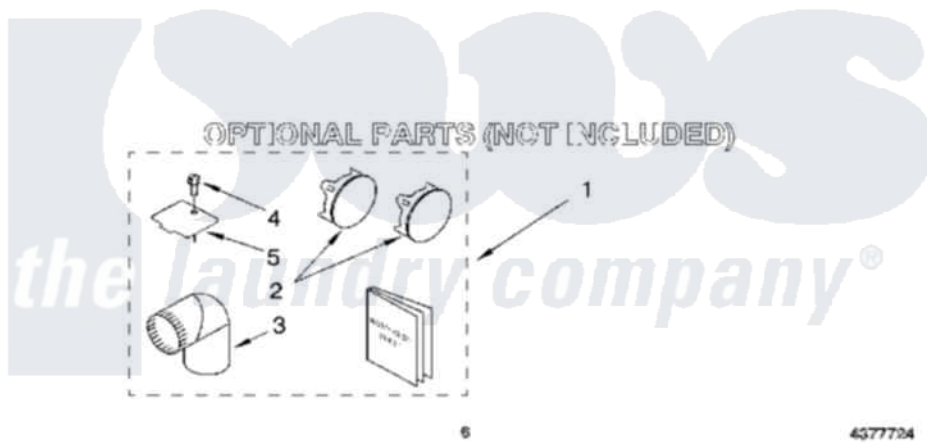

Whirlpool CSP2771AW2 05 - OPTIONAL

For Models: CSP2771AW2, CSP2771AW2
(White) (Almond)

[Whirlpool Commercial Whirlpool CSP2771AW2 Dryer Parts](#) Parts Diagram 05 - OPTIONAL
Click on the part number to view part