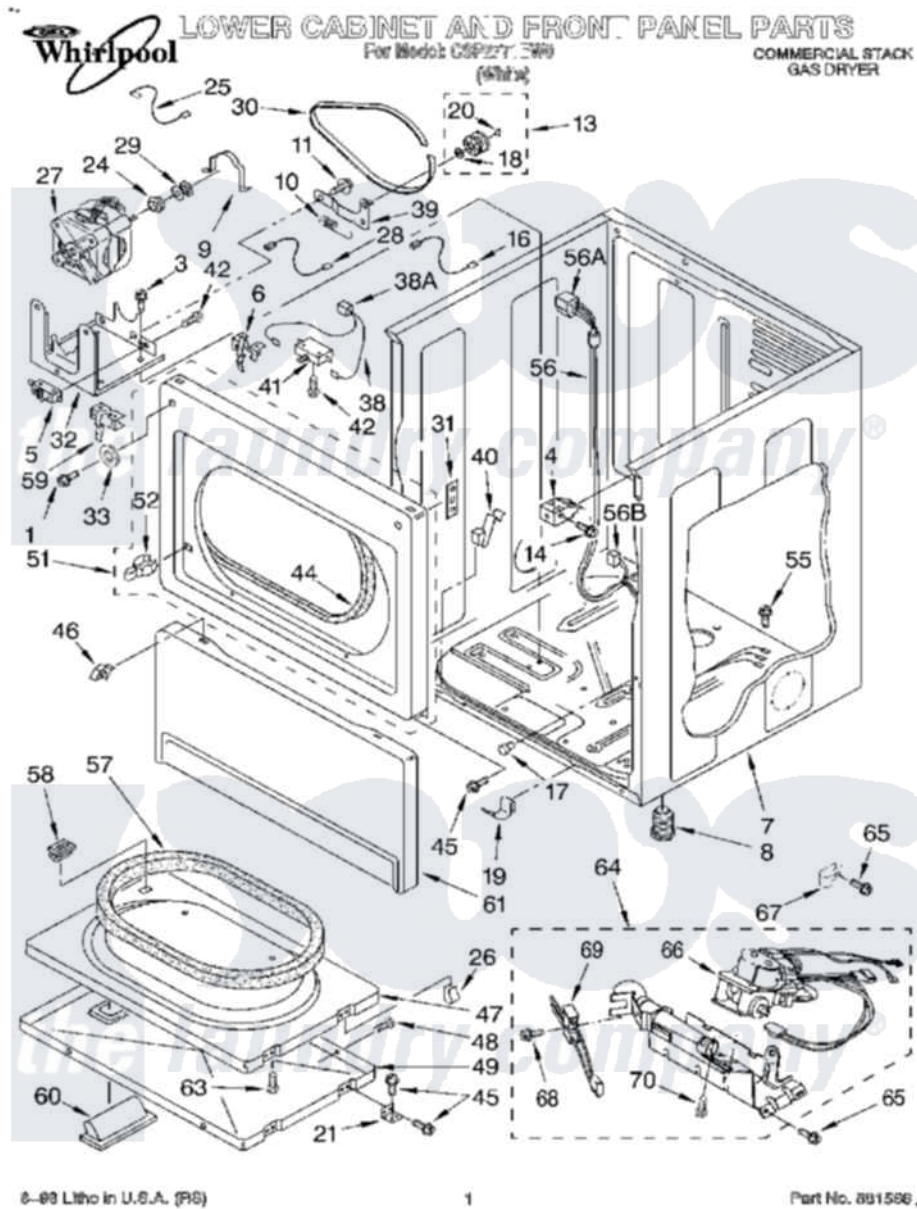

Whirlpool CSP2771EW0 01 - LOWER CABINET AND FRONT PANEL

Whirlpool Commercial Whirlpool CSP2771EW0 Dryer Parts Parts Diagram 01 - LOWER CABINET AND FRONT PANEL
 Click on the part number to view part

Item	Original Part Number	Replaced By	Status	Part Description
1	3390814	90767		Screw, 8A X 3/8 HeX Washer Head Tapping
3	3390663	681414		Screw, 10AB X 1/2
4	3391846			Clip, Front Panel
5	3394881	279782		Switch-Lid
6	691581			Lever, Door Switch
7	3402264	280051		Cabinet
8	3392100	49621		Feet-Leveling
9	660658			Clamp, Motor Mounting 343481 685441
10	3387374			Spring, Idler
11	3389420			Retainer-Idler 1/4-20 X 1/16
13	3388672	279640		Pulley-ldr
14	3393258	3373329D		Screw
16	3394081			Wire, Broken Belt Switch
17	693152			Bumper, Console
18	233520			Washer, Thrust