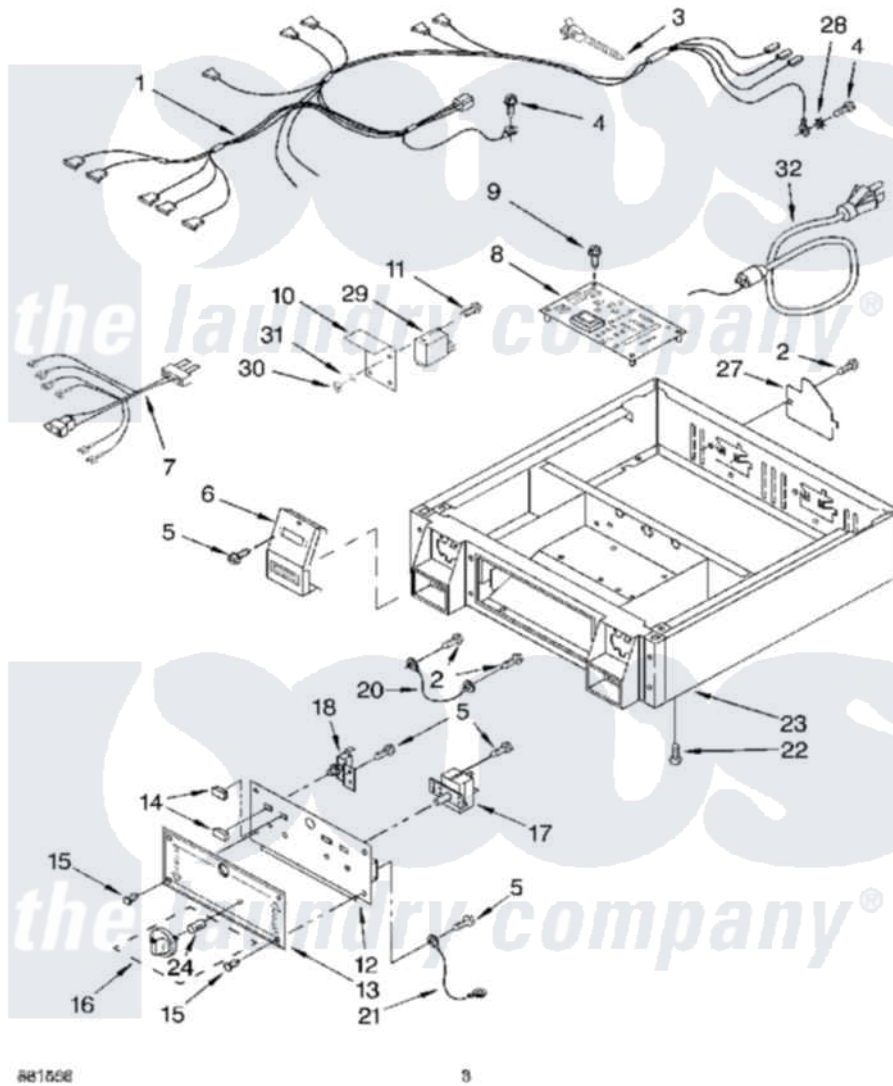

Whirlpool CSP2771EW0 03 - CONTROL PANEL AND SEPARATOR

CONTROL PANEL AND SEPARATOR PARTS

For Model: CSP2771EW0
(White)

881658

3

Whirlpool [Commercial Whirlpool CSP2771EW0 Dryer Parts](#) Parts Diagram 03 - CONTROL PANEL AND SEPARATOR
Click on the part number to view part

Item	Original Part Number	Replaced By	Status	Part Description
1	3406276			Harness, Wire
2	3400000			Screw, 10-24 X 3/8
3	3391018			Tie Cable
4	697776	4331106		Screw, No.10-32 X 7/16
5	98139	303776		Screw
6	3977294			Card Reader Assembly
"	3977295			Card Reader Assembly
"	3977296			Card Reader Assy. (Screw (2))
7	3977290			Harness, Console
"	3972291			Harness, Console (Lower)
8	3977289			Control Board
9	3393909			Screw, 8-32 X 7/8
10	3977293			Bracket, Relay
11	3977300			Bolt, 4-40 x 1/2
12	3391955		Not Available	Panel, Control
13	3406132		Not Available	Insert, Decorative

14	3349305		Lens, Light
15	354239		Rivet
16	3949703		Knob
17	3387810		Switch, Cycle
18	3388231		Switch, Push- To-Start
20	3390895	3393463	Strut
21	340025	687133	Wire
22	3400500		Bolt, 3405245 5/16-18 X 3/4
23	3402754	3978853	Collar
24	688805		Clip, Spring Knob
27	3396795		Cover, Terminal Block
28	3390443		Retainer, Terminal
29	697812	8566493	Power Relay
30	3977301		Nut, 4-40
31	3977302		Lockwasher No.4
32	3401402		Cord, Power