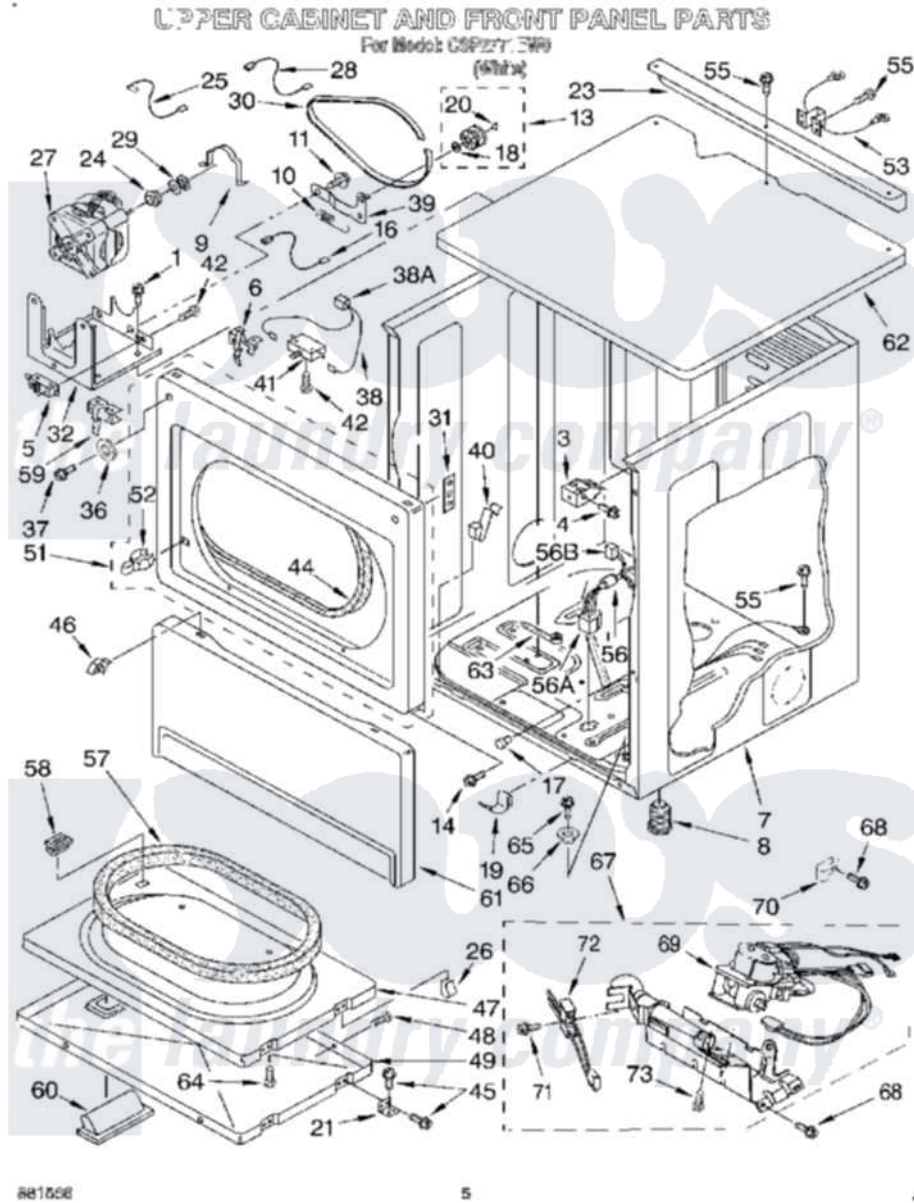

# Whirlpool CSP2771EW0 04 - UPPER CABINET AND FRONT PANEL

881698

5

Whirlpool [Commercial Whirlpool CSP2771EW0 Dryer Parts](#) Parts Diagram 04 - UPPER CABINET AND FRONT PANEL  
Click on the part number to view part

Item	Original Part Number	Replaced By	Status	Part Description
1	3390663	<a href="#">681414</a>		Screw, 10AB X 1/2
3	<a href="#">3391846</a>			Clip, Front Panel
4	3393258	<a href="#">3373329D</a>		Screw
5	3394881	<a href="#">279782</a>		Switch-Lid
6	<a href="#">691581</a>			Lever, Door Switch
7	3402264	<a href="#">280051</a>		Cabinet
8	<a href="#">689172</a>			Foot, Dryer
9	<a href="#">660658</a>			Clamp, Motor Mounting 343481 685441
10	<a href="#">3387374</a>			Spring, Idler
11	<a href="#">3389420</a>			Retainer-Idler 1/4-20 X 1/16
13	3388672	<a href="#">279640</a>		Pulley-Idr
14	3393258	<a href="#">3373329D</a>		Screw
16	<a href="#">3394081</a>			Wire, Broken Belt Switch
17	<a href="#">693152</a>			Bumper, Console
18	<a href="#">233520</a>			Washer, Thrust
19	<a href="#">297092</a>			Clip