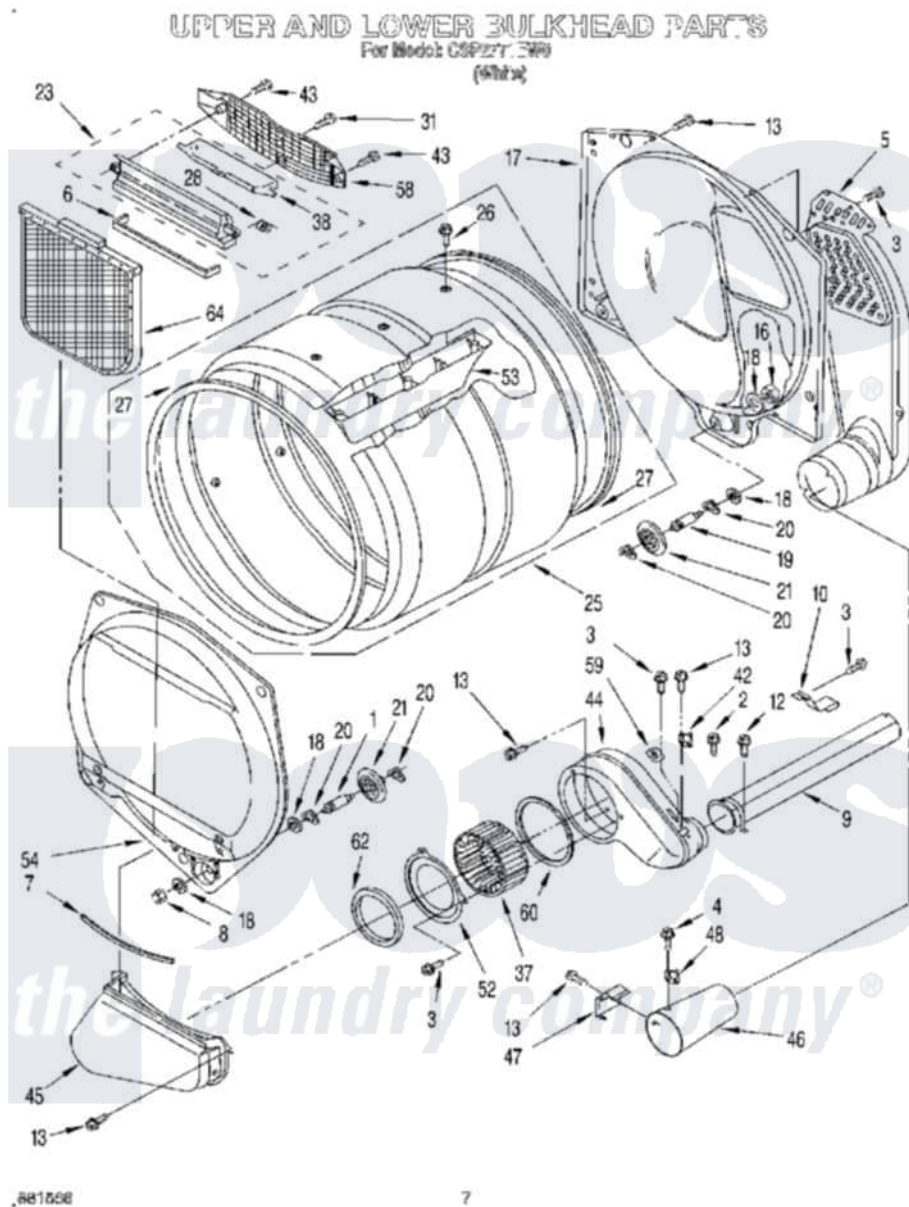

# Whirlpool CSP2771EW0 05 - UPPER AND LOWER BULKHEAD , LITERATURE

Whirlpool [Commercial Whirlpool CSP2771EW0 Dryer Parts](#) Parts Diagram 05 - UPPER AND LOWER BULKHEAD , LITERATURE

[Click on the part number to view part](#)

Item	Original Part Number	Replaced By	Status	Part Description
1	3399508	<a href="#">W10359271</a>		Shaft, Drum Roller Threads
2	695240	<a href="#">488729</a>		Screw
3	<a href="#">3390646</a>	<a href="#">W10139210</a>		Screw, 8-18 X 5/16
4	<a href="#">90767</a>			Screw, 8A X 3/8 HeX Washer Head Tapping
5	<a href="#">3394346</a>			Air Duct Assembly
6	<a href="#">697813</a>			Seal, Outlet Housing
7	697814	<a href="#">697813</a>		Seal, Outlet Housing
8	<a href="#">3359452</a>			Nut, Lock
9	3402715	<a href="#">279936</a>		Kit-Exhst
10	<a href="#">3395536</a>			Clip
12	3390814	<a href="#">90767</a>		Screw, 8A X 3/8 HeX Washer Head Tapping
13	3390647	<a href="#">488729</a>		Screw
16	<a href="#">3387709</a>			Nut, 3/8-16