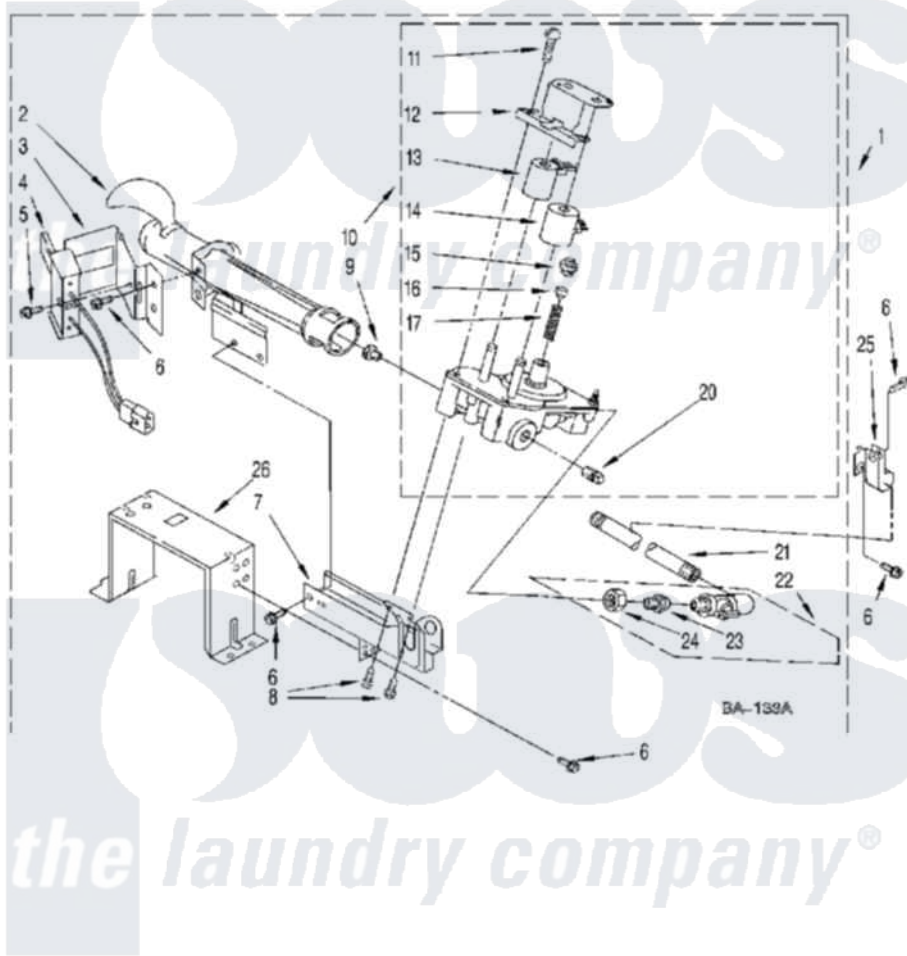

Whirlpool CSP2771EW0 06 - 3401797 BURNER ASSEMBLY

3401797 BURNER ASSEMBLY

For Models CSP277, EW0
(White)

.881658

B

Whirlpool [Commercial Whirlpool CSP2771EW0 Dryer Parts](#) Parts Diagram 06 - 3401797 BURNER ASSEMBLY
Click on the part number to view part

Item	Original Part Number	Replaced By	Status	Part Description
1	3401797	285904		Burner-Gas
2	688617	693140		Burner
3	694298			Bracket, Ignitor
4	686590	279311		Ignitor
5	3393909			Screw, 8-32 X 7/8
6	343641	681414		Screw, 10AB X 1/2
7	3389871		Not Available	Base, Burner
8	3387057			Screw, 10-16 X 1/2 Orifice, Burner
9	3397656			Orifice, Burner
"	15775	72017		Paint, Touch-Up
10	3401775	279923		NAT Gas
11	694421			Screw, Bracket Mounting
12	694538			Bracket, Shunt
13	694540			Coil, 60 Hz
14	694539			Coil, 60 Hz
15	694424			Leak, Limiter