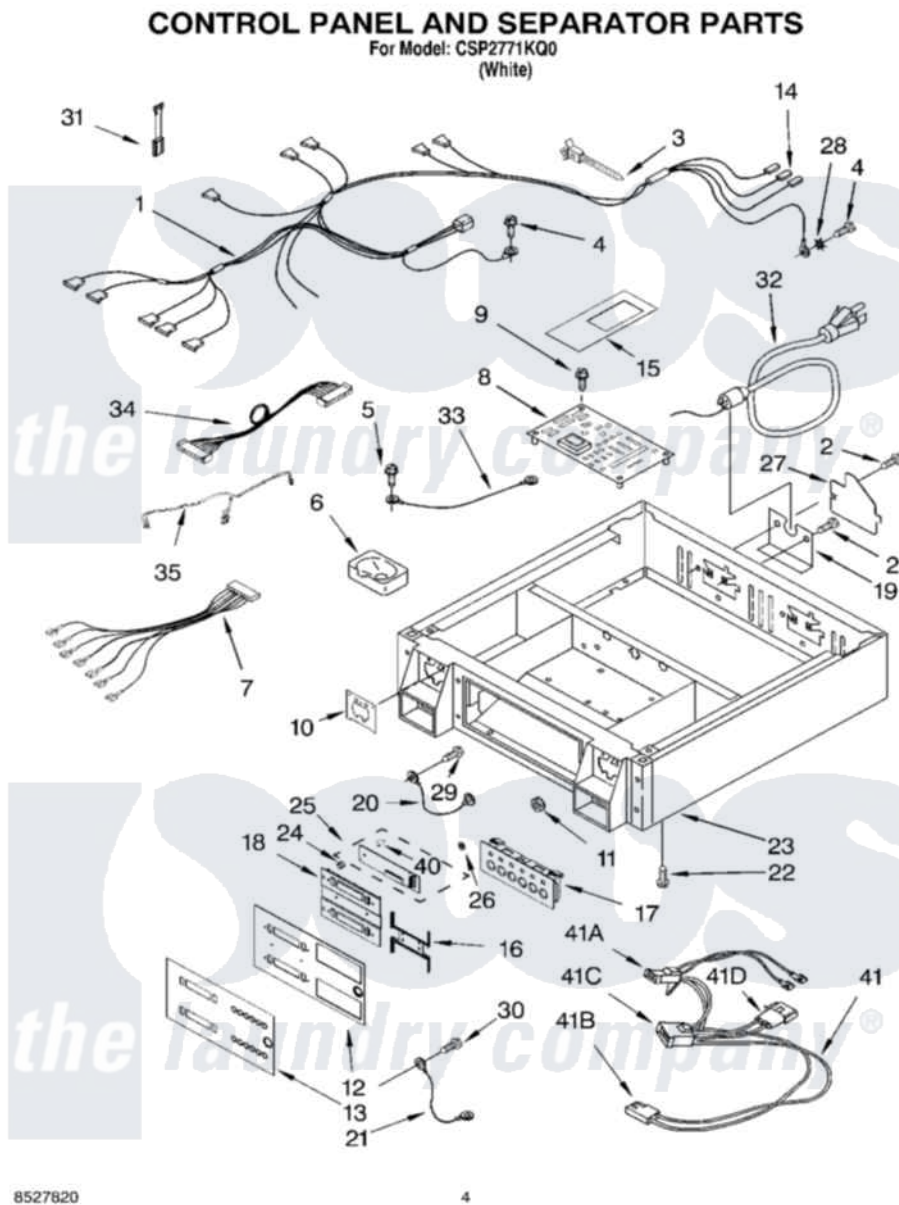

Whirlpool CSP2771KQ0 03 - CONTROL PANEL AND SEPARATOR PARTS

Whirlpool [Commercial Whirlpool CSP2771KQ0 Dryer Parts](#) Parts Diagram 03 - CONTROL PANEL AND SEPARATOR PARTS

[Click on the part number to view part](#)

Item	Original Part Number	Replaced By	Status	Part Description
1	8529858			Collar Harness
"	8529849			Collar Harness
2	3400000			Screw, 10-24 X 3/8
3	3391018			Tie Cable
4	697776	4331106		Screw, No.10-32 X 7/16
5	98139	303776		Screw
6	385421			Funnel, Coin
7	8529860			Harness, Switch
8	3407165			Control Board
9	3393909			Screw, 8-32 X 7/8
10	3954761	279950		Funnel
11	3400029			Nut, Adapter Plate
12	3979246			Panel, Control
13	8528128			Insert And Button Overlay
14	94614			Terminal
15	8538333			Board-Shield

16	3979254	Bracket, Switch Mounting
17	8530176	Switch, Clean Touch
18	3979237	Lens Display
19	3390189	Strain Relief
20	3401708	Wire, Ground
21	8539881	Jumper Wire
22	3400500	Bolt, 3405245 5/16-18 X 3/4
23	3978853	Collar
24	486529	486255 Compression Nut
25	8528141	Display Board Assembly
26	2006252	Washer, Nylon
27	3396795	Cover, Terminal Block
28	3390443	Retainer, Terminal
29	489399	Screw, 8-32 X 5/16
30	487871	595135 Bracket, Control Panel
31	3406197	A.c. Inline Filter
32	3401402	Cord, Power
33	3401709	Jumper Wire, Ground
34	3955730	Harness, Control To Display
35	3955729	Harness, Wire
40	8541016	Stacking Spacer
41	3401850	Harness-Gas
"	3403499	Connector, 2-Postion
"	717252	Receptacle, Terminal
"	3403498	Connector, 3-Position
"	697779	Plug, 3-Way