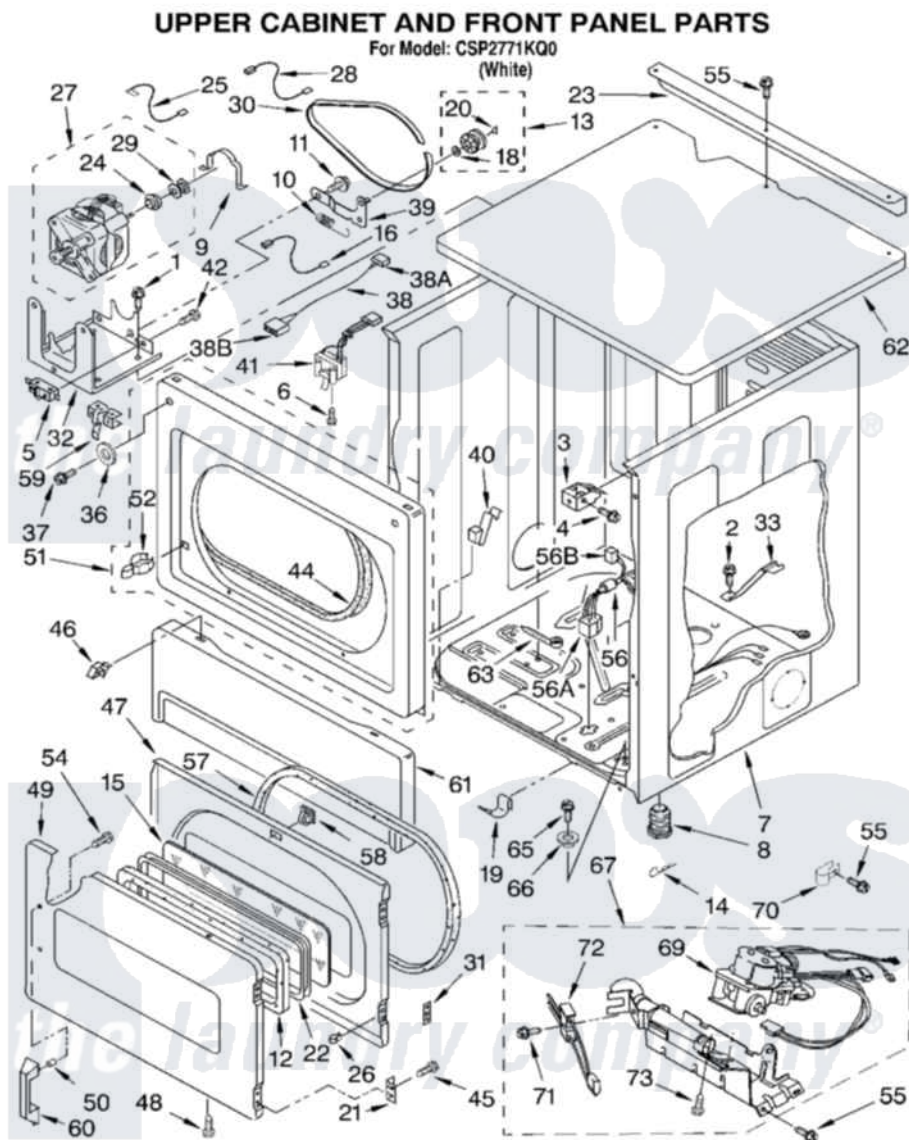

Whirlpool CSP2771KQ0 04 - UPPER CABINET AND FRONT PANEL PARTS

8527820

6

Whirlpool [Commercial Whirlpool CSP2771KQ0 Dryer Parts](#) Parts Diagram 04 - UPPER CABINET AND FRONT PANEL PARTS

[Click on the part number to view part](#)

Item	Original Part Number	Replaced By	Status	Part Description
1	3390663	681414		Screw, 10AB X 1/2
2	693995			Screw, Hex Head
3	3391846			Clip, Front Panel
4	3391915	681615		Screw
5	3394881	279782		Switch-Lid
6	697773	3395530		Screw
7	8310656			Cabinet
8	689172			Foot, Dryer
9	660658			Clamp, Motor Mounting 343481 685441
10	3387374			Spring, Idler
11	3389420			Retainer-Idler 1/4-20 X 1/16
12	3392915			Gasket, Window
13	3388672	279640		Pulley-Idr
14	63823			Cotter Pin
15	3399018	3398122		Window Pack. Includes

70	3387561		Clamp-Pipe
71	3393909		Screw, 8-32 X 7/8
72	686590	279311	Ignitor
73	3387057		Screw, 10-16 X 1/2 Orifice, Burner