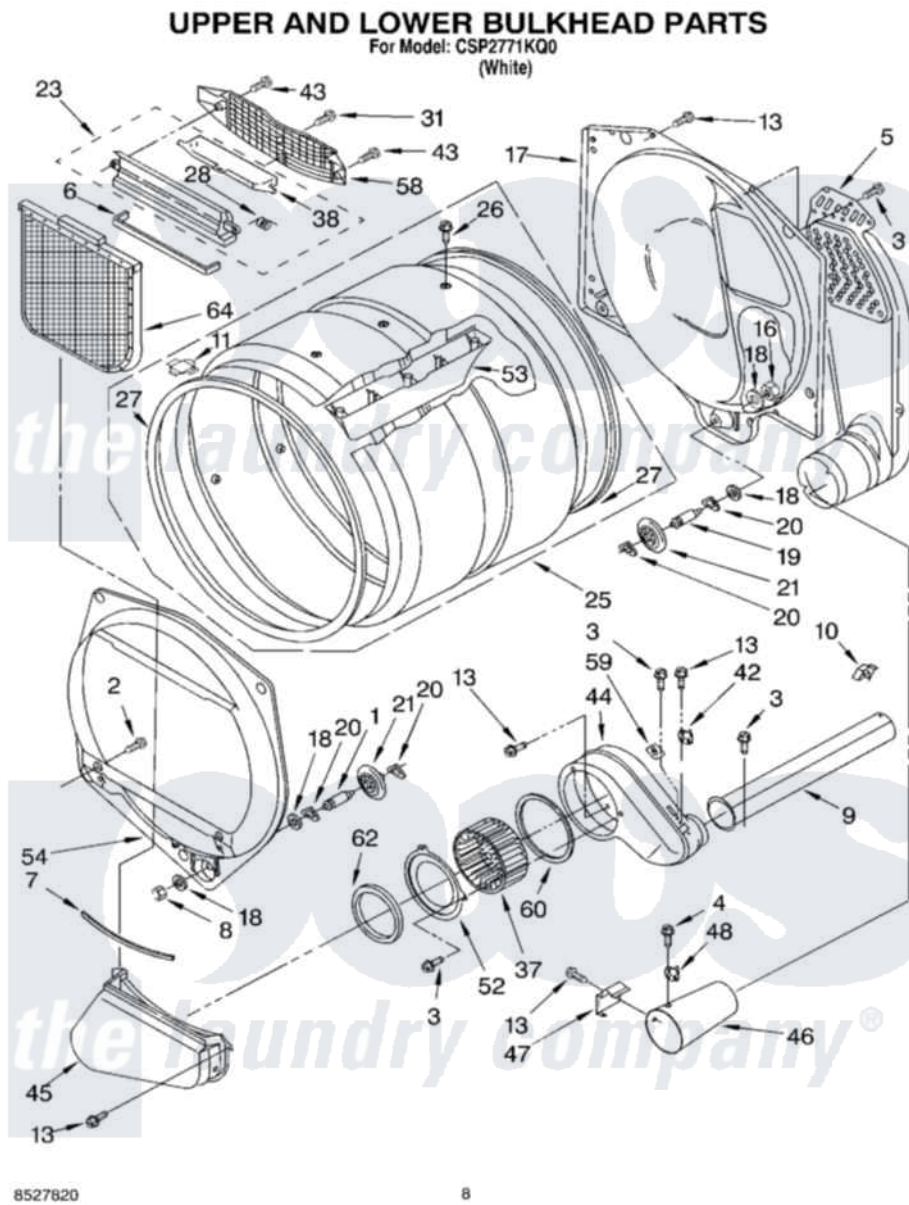

# Whirlpool CSP2771KQ0 05 - UPPER AND LOWER BULKHEAD PARTS

8527820

8

Whirlpool [Commercial Whirlpool CSP2771KQ0 Dryer Parts](#) Parts Diagram 05 - UPPER AND LOWER BULKHEAD PARTS

[Click on the part number to view part](#)

Item	Original Part Number	Replaced By	Status	Part Description
1	3399508	<a href="#">W10359271</a>		Shaft, Drum Roller Threads
2	3357011	<a href="#">308685</a>		Side Trim )
3	<a href="#">3390646</a>	<a href="#">W10139210</a>		Screw, 8-18 X 5/16
4	<a href="#">90767</a>			Screw, 8A X 3/8 HeX Washer Head Tapping
5	<a href="#">3394346</a>			Air Duct Assembly
6	<a href="#">697813</a>			Seal, Outlet Housing
7	697814	<a href="#">697813</a>		Seal, Outlet Housing
8	<a href="#">3359452</a>			Nut, Lock
9	<a href="#">8318486</a>	<a href="#">279936</a>		Kit-Exhst
10	<a href="#">3388229</a>			Retainer, Toe Panel
11	<a href="#">8066086</a>			Plug, Drum Hole
13	3390647	<a href="#">488729</a>		Screw
16	<a href="#">3387709</a>			Nut, 3/8-16
17	<a href="#">3387809</a>			Bulkhead, Rear
18	3387459	<a href="#">W10080960</a>		Washer, Support