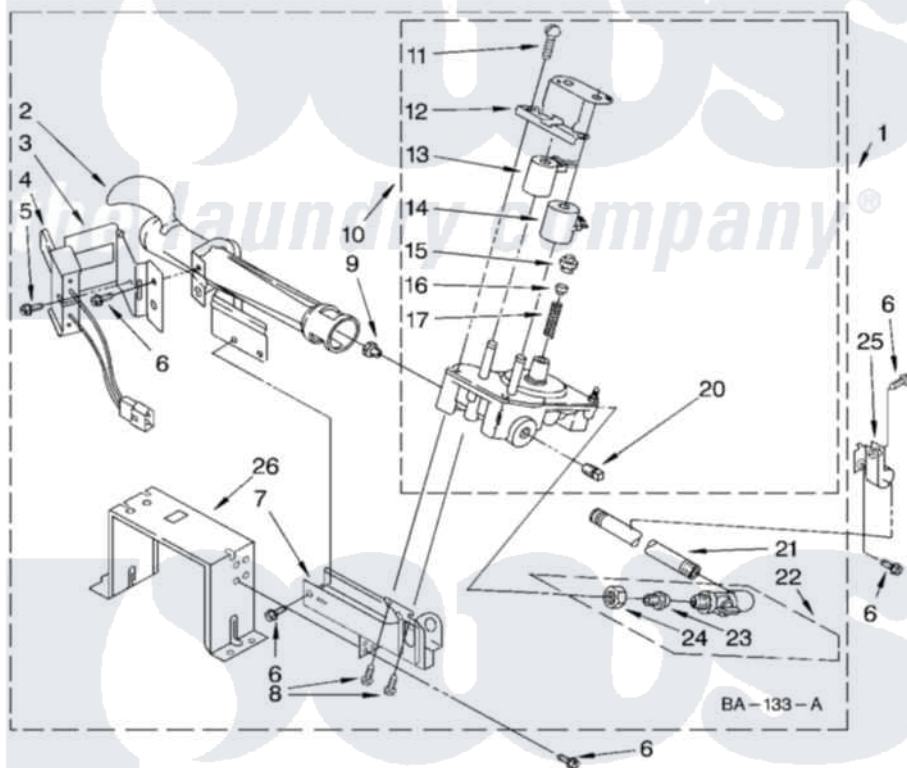

Whirlpool CSP2771KQ0 06 - 3401797 BURNER ASSEMBLY, OPTIONAL PARTS (NOT INCLUDED)

3401797 BURNER ASSEMBLY

For Model: CSP2771KQ0
(White)

USE WITH TYPE 1 – NATURAL, TYPE 2 – MIXED,
AND TYPE 4 – LIQUEFIED PROPANE AND BUTANE GASES

the laundry company

8527820

10

Whirlpool [Commercial Whirlpool CSP2771KQ0 Dryer Parts](#) Parts Diagram 06 - 3401797 BURNER ASSEMBLY, OPTIONAL PARTS (NOT INCLUDED).
Click on the part number to view part

Item	Original Part Number	Replaced By	Status	Part Description
1	3401797	285904		Burner-Gas
2	688617	693140		Burner
3	694298			Bracket, Ignitor
4	686590	279311		Ignitor
5	3393909			Screw, 8-32 X 7/8
6	343641	681414		Screw, 10AB X 1/2
7	3389871		Not Available	Base, Burner
8	3387057			Screw, 10-16 X 1/2 Orifice, Burner
9	3397656			Orifice, Burner
"	15775	72017		Paint, Touch-Up
10	3401775	279923		NAT Gas
11	694421			Screw, Bracket Mounting
12	694538			Bracket, Shunt
13	694540			Coil, 60 Hz