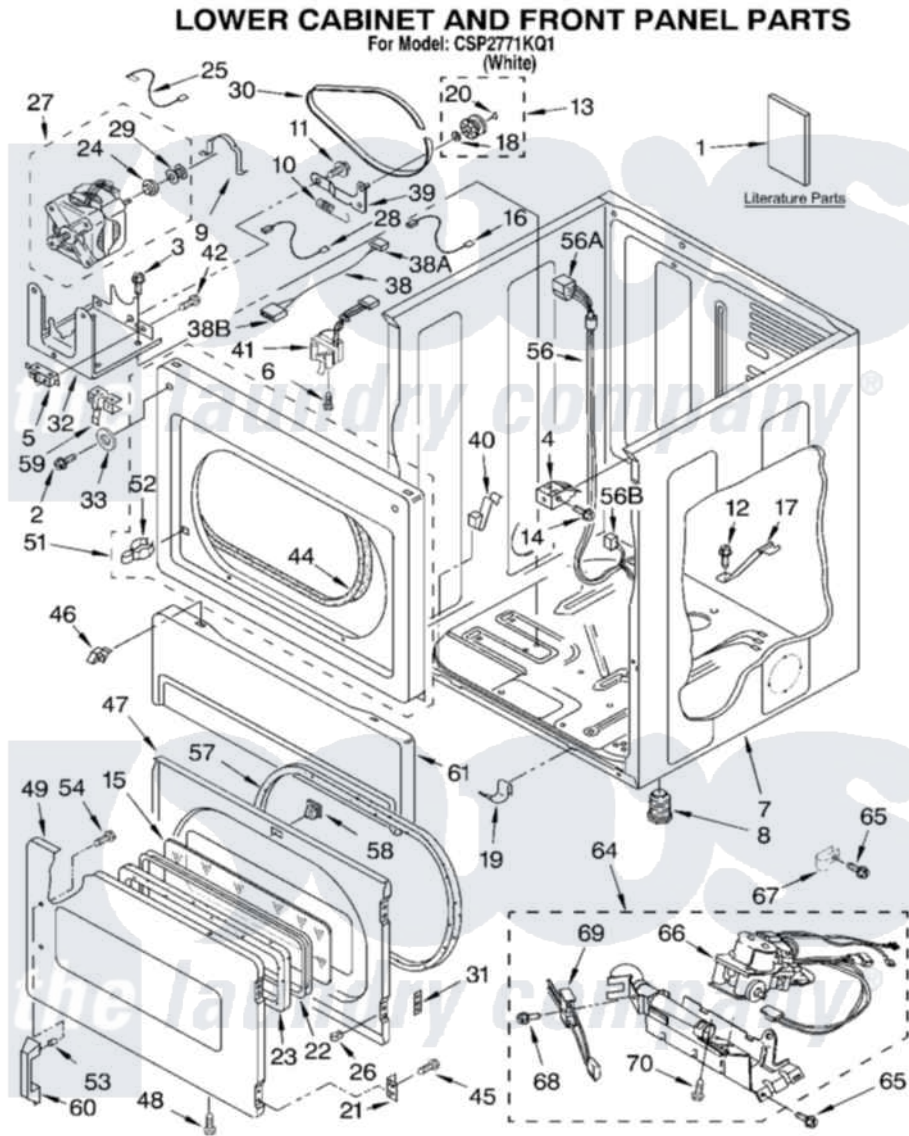

Whirlpool CSP2771KQ1 01 - LOWER CABINET AND FRONT PANEL PARTS

8542980

2

Whirlpool [Commercial Whirlpool CSP2771KQ1 Dryer Parts](#) Parts Diagram 01 - LOWER CABINET AND FRONT PANEL PARTS

[Click on the part number to view part](#)

Item	Original Part Number	Replaced By	Status	Part Description
"			Not Available	
"	LIT8527892		Not Available	Literature Parts (Installation Instructions)
"	LIT8527882		Not Available	Literature Parts (Wiring Diagram)
"	LIT8527886		Not Available	Literature Parts (Tech Sheet)
"	LIT8542980		Not Available	Literature Parts (Service Parts List)
2	3393258	3373329D		Screw
3	3390663	681414		Screw, 10AB X 1/2
4	3391846			Clip, Front Panel
5	3394881	279782		Switch-Lid
6	697773	3395530		Screw
7	8310656			Cabinet
8	3392100	49621		Feet-Leveling
9	660658			Clamp, Motor Mounting