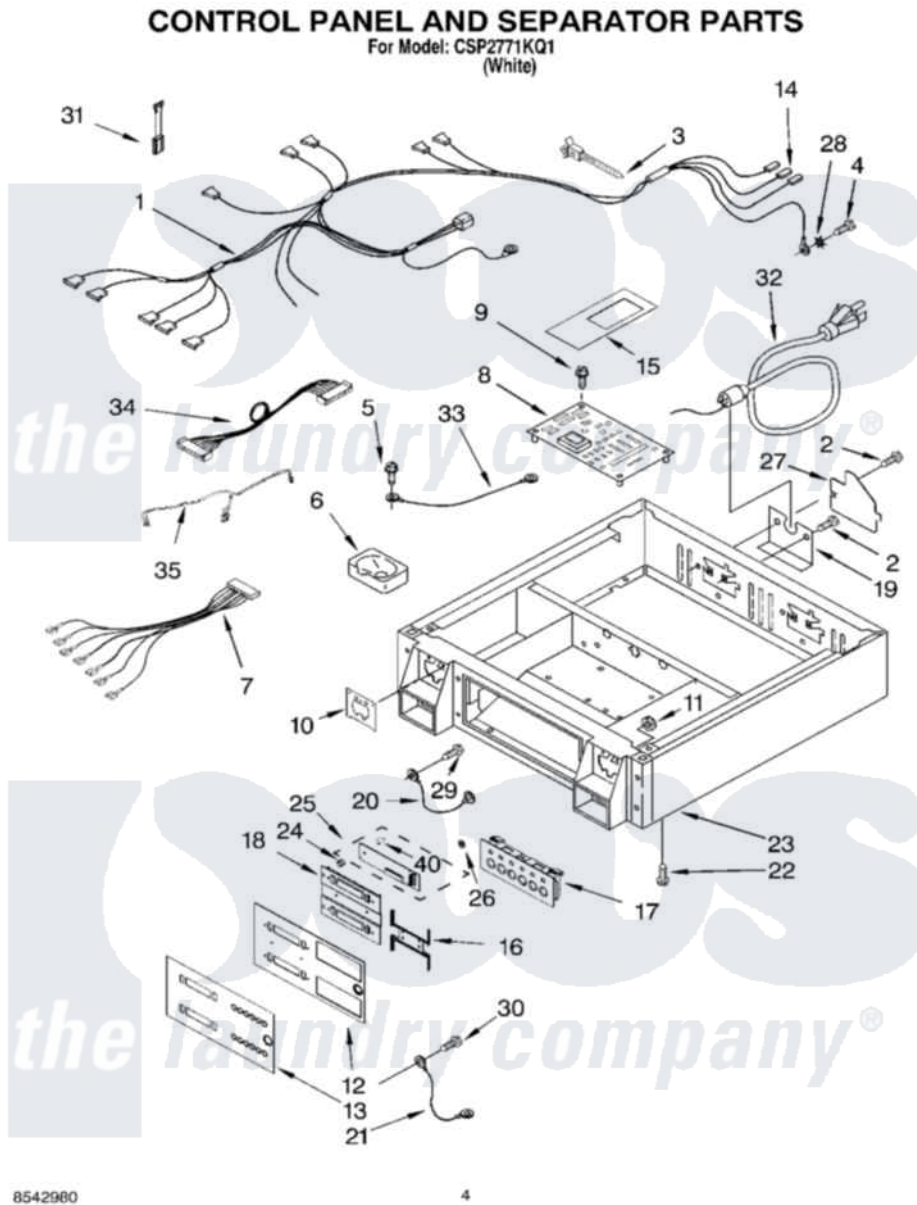

Whirlpool CSP2771KQ1 03 - CONTROL PANEL AND SEPARATOR PARTS

8542980

4

Whirlpool [Commercial Whirlpool CSP2771KQ1 Dryer Parts](#) Parts Diagram 03 - CONTROL PANEL AND SEPARATOR PARTS

[Click on the part number to view part](#)

Item	Original Part Number	Replaced By	Status	Part Description
1	8529858			Collar Harness
"	8529849			Collar Harness
2	3400000			Screw, 10-24 X 3/8
3	3391018			Tie Cable
4	697776	4331106		Screw, No.10-32 X 7/16
5	98139	303776		Screw
6	385421			Funnel, Coin
7	8529860			Harness, Switch
8	3407165			Control Board
9	3393909			Screw, 8-32 X 7/8
10	3954761	279950		Funnel
11	3400029			Nut, Adapter Plate
12	3979246			Panel, Control
13	8528128			Insert And Button Overlay
14	94614			Terminal
15	8538333			Board-Shield

16	3979254	Bracket, Switch Mounting
17	8530176	Switch, Clean Touch
18	3979237	Lens Display
19	3390189	Strain Relief
20	3401708	Wire, Ground
21	8539881	Jumper Wire
22	3400500	Bolt, 3405245 5/16-18 X 3/4
23	3978853	Collar
24	486529	486255 Compression Nut
25	8528141	Display Board Assembly
26	2006252	Washer, Nylon
27	3396795	Cover, Terminal Block
28	3390443	Retainer, Terminal
29	489399	Screw, 8-32 X 5/16
30	303921	489128 Screw, 8-32 X 27/64
31	3406197	A.c. Inline Filter
32	3401402	Cord, Power
33	3401709	Jumper Wire, Ground
34	3955730	Harness, Control To Display
35	3955729	Harness, Wire
40	8541016	Stacking Spacer