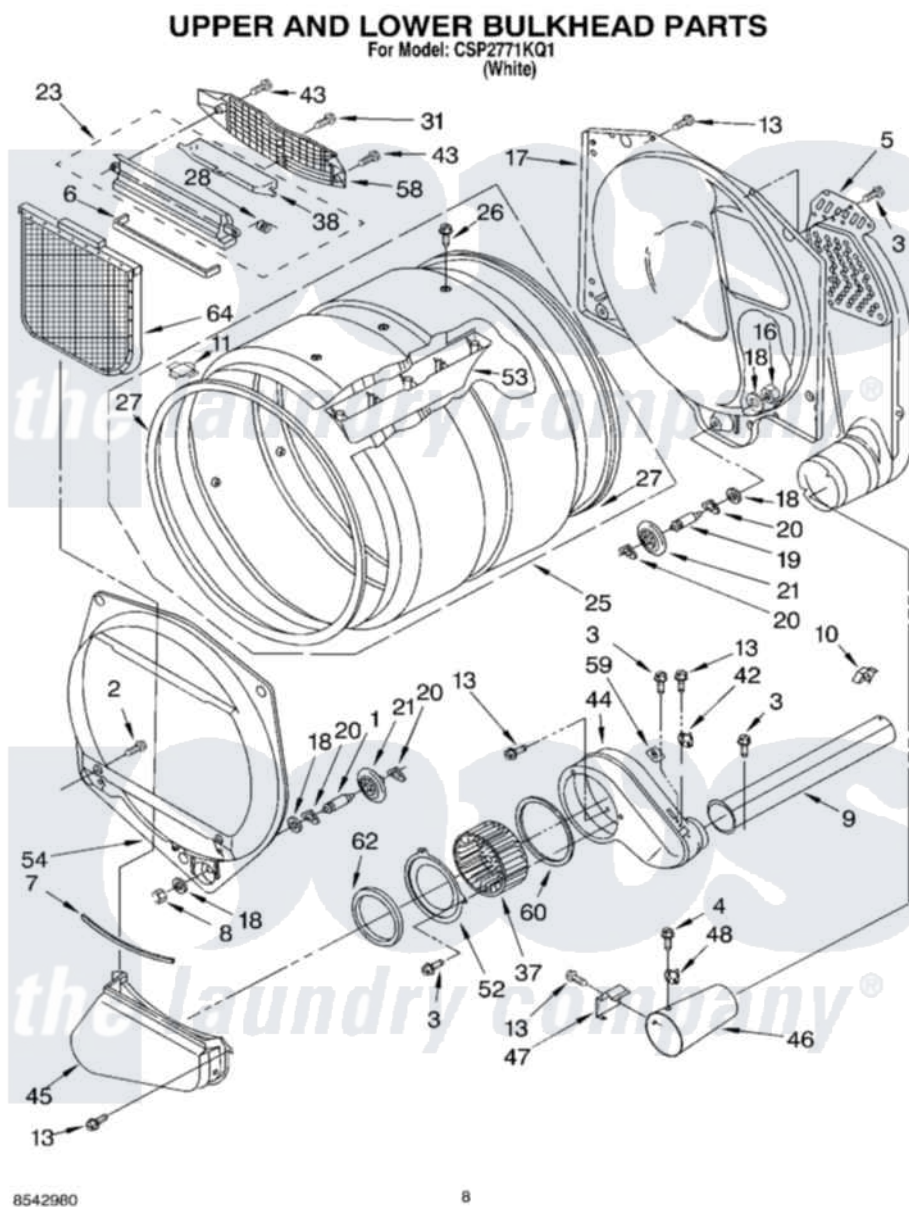

# Whirlpool CSP2771KQ1 05 - OPTIONAL PARTS (NOT INCLUDED) UPPER AND LOWER BULK

Whirlpool [Commercial Whirlpool CSP2771KQ1 Dryer Parts](#) Parts Diagram 05 - OPTIONAL PARTS (NOT INCLUDED)  
UPPER AND LOWER BULK  
[Click on the part number to view part](#)

Item	Original Part Number	Replaced By	Status	Part Description
1	3399508	<a href="#">W10359271</a>		Shaft, Drum Roller Threads
2	3357011	<a href="#">308685</a>		Side Trim )
3	<a href="#">3390646</a>	<a href="#">W10139210</a>		Screw, 8-18 X 5/16
4	<a href="#">90767</a>			Screw, 8A X 3/8 HeX Washer Head Tapping
5	<a href="#">3394346</a>			Air Duct Assembly
6	<a href="#">697813</a>			Seal, Outlet Housing
7	697814	<a href="#">697813</a>		Seal, Outlet Housing
8	<a href="#">3359452</a>			Nut, Lock
9	<a href="#">8318486</a>	<a href="#">279936</a>		Kit-Exhst
10	<a href="#">3388229</a>			Retainer, Toe Panel
11	<a href="#">8066086</a>			Plug, Drum Hole
13	3390647	<a href="#">488729</a>		Screw
16	<a href="#">3387709</a>			Nut, 3/8-16
17	<a href="#">3387809</a>			Bulkhead, Rear