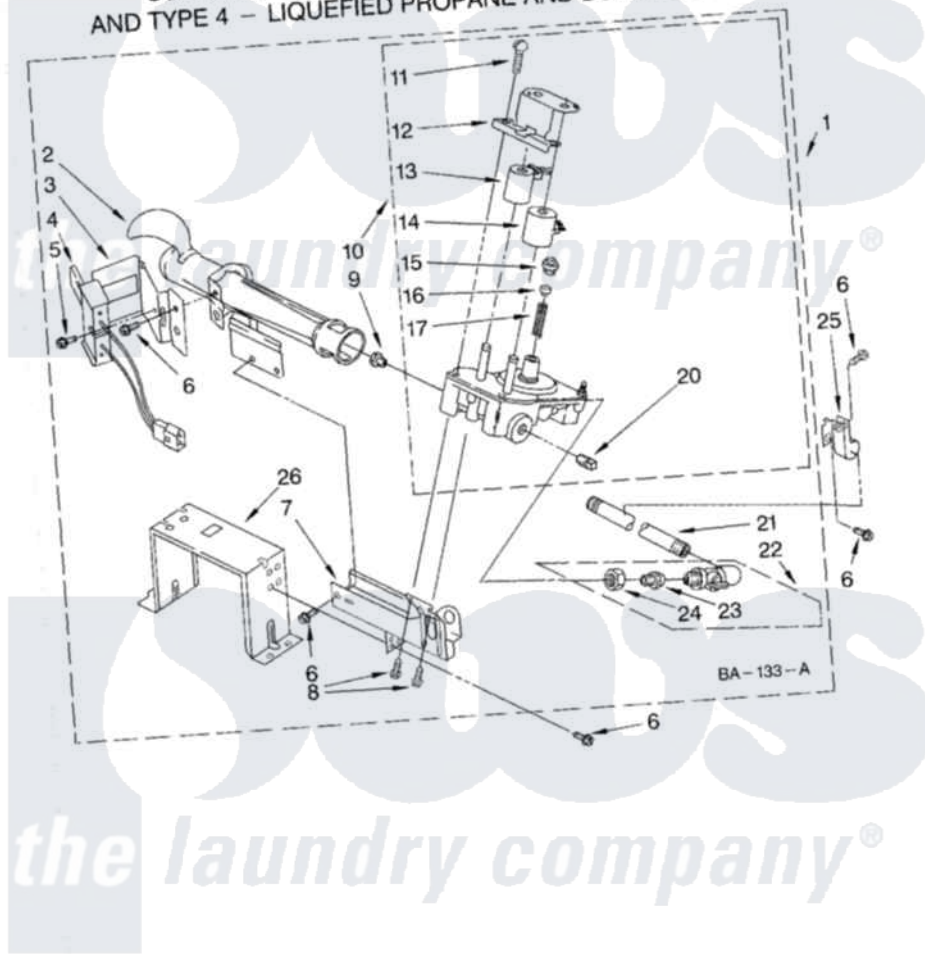

Whirlpool CSP2771KQ1 06 - 3401797 BURNER ASSEMBLY

3401797 BURNER ASSEMBLY For Model: CSP2771KQ1 (White)

USE WITH TYPE 1 – NATURAL, TYPE 2 – MIXED,
AND TYPE 4 – LIQUEFIED PROPANE AND BUTANE GASES

8542980

10

Whirlpool [Commercial Whirlpool CSP2771KQ1 Dryer Parts](#) Parts Diagram 06 - 3401797 BURNER ASSEMBLY
Click on the part number to view part

Item	Original Part Number	Replaced By	Status	Part Description
1	3401797	285904		Burner-Gas
2	688617	693140		Burner
3	694298			Bracket, Ignitor
4	686590	279311		Ignitor
5	3393909			Screw, 8-32 X 7/8
6	343641	681414		Screw, 10AB X 1/2
7	3389871		Not Available	Base, Burner
8	3387057			Screw, 10-16 X 1/2 Orifice, Burner
9	3397656			Orifice, Burner
"	15775	72017		Paint, Touch-Up
10	3401775	279923		NAT Gas
11	694421			Screw, Bracket Mounting
12	694538			Bracket, Shunt
13	694540			Coil, 60 Hz
14	694539			Coil, 60 Hz
15	694424			Leak, Limiter

16	694423		Screw, Regulator Adjustment
17	694422		Spring, Regulator
20	239822	W10295523	Plug, Pipe
21	3387224	Not Available	Pipe, Gas Supply
22	697441		Valve And Union Shut-Off
23	3393767		Pipe, Tail
24	233076		Nut, Compression
25	3387561		Clamp-Pipe
26	3389889		Bracket, Support
"	N/A	Not Available	FOLLOWING PARTS NOT ILLUSTRATED
"	694572	49572A	Conversion Kit To Type L.p.g.f