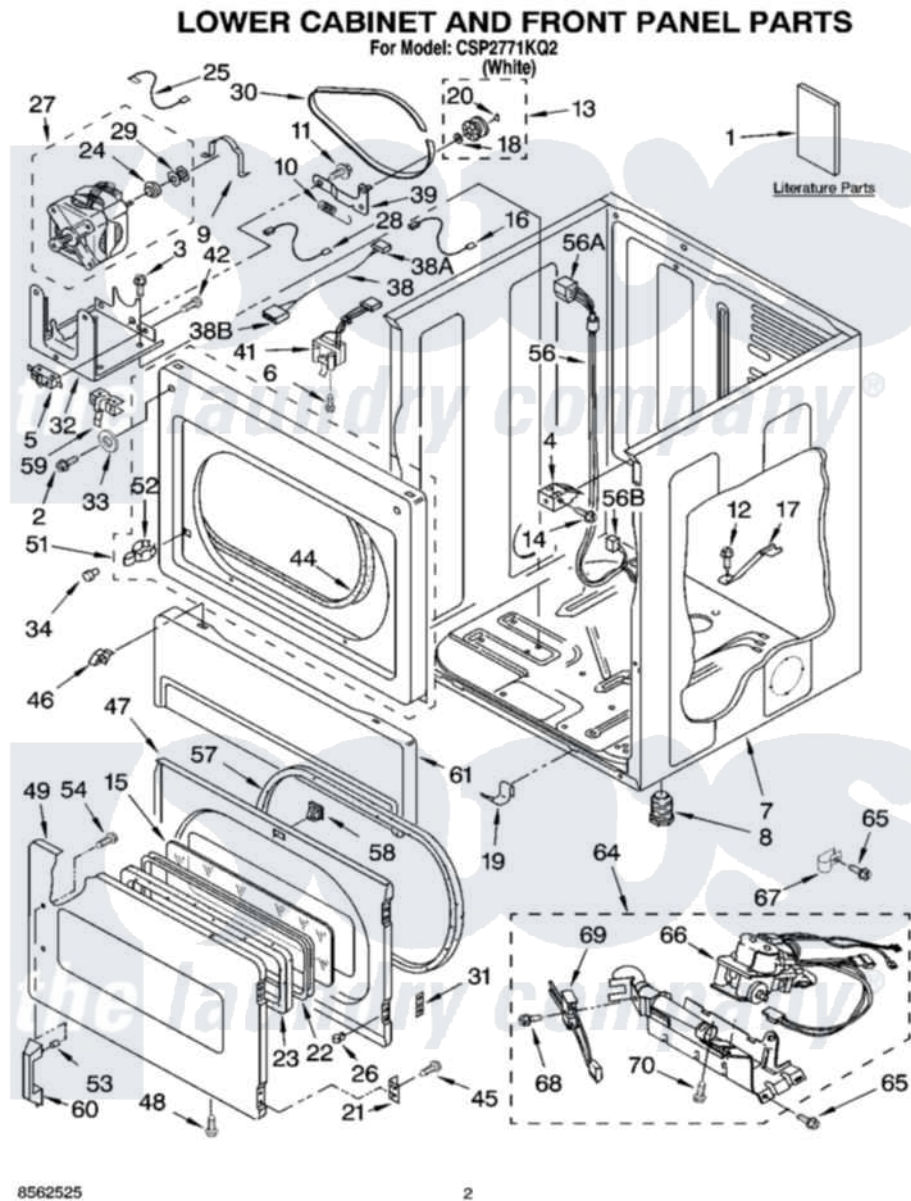

Whirlpool CSP2771KQ2 02 - LOWER CABINET AND FRONT PANEL PARTS

Whirlpool [Commercial Whirlpool CSP2771KQ2 Dryer Parts](#) Parts Diagram 02 - LOWER CABINET AND FRONT PANEL PARTS

[Click on the part number to view part](#)

Item	Original Part Number	Replaced By	Status	Part Description
NI			Not Available	
1	LIT8527892		Not Available	Literature Parts (Installation Instructions)
NI	LIT8527882		Not Available	Literature Parts (Wiring Diagram)
"	LIT8527886		Not Available	Literature Parts (Tech Sheet)
"	LIT8527894			WIRING DIAGRAM UPPER
"	LIT8562525			SERVICE PARTS LIST
2	3393258	3373329D		Screw
3	3390663	681414		Screw, 10AB X 1/2
4	3391846			Clip, Front Panel
5	3394881	279782		Switch-Lid
6	697773	3395530		Screw
7	8310656			Cabinet
8	3392100	49621		Feet-Leveling