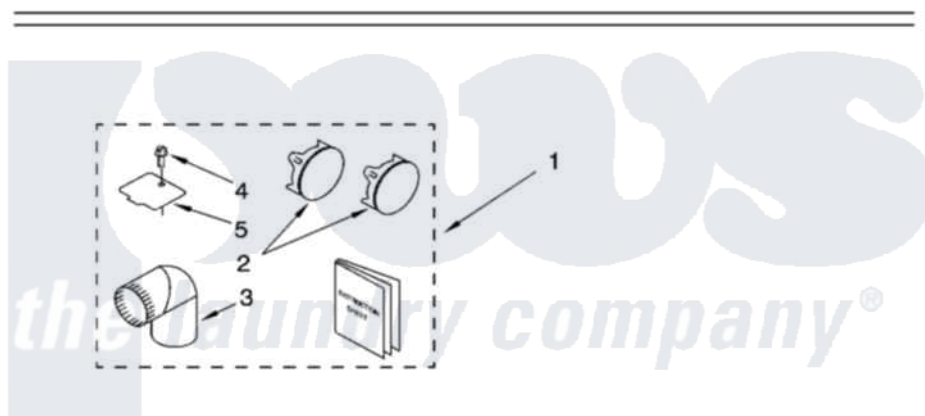

Whirlpool CSP2771KQ2 03 - OPTIONAL PARTS (NOT INCLUDED)

LOWER CABINET AND FRONT PANEL PARTS

For Model: CSP2771KQ2
(White)

3

8562525

[Whirlpool Commercial Whirlpool CSP2771KQ2 Dryer Parts](#) Parts Diagram 03 - OPTIONAL PARTS (NOT INCLUDED)
Click on the part number to view part