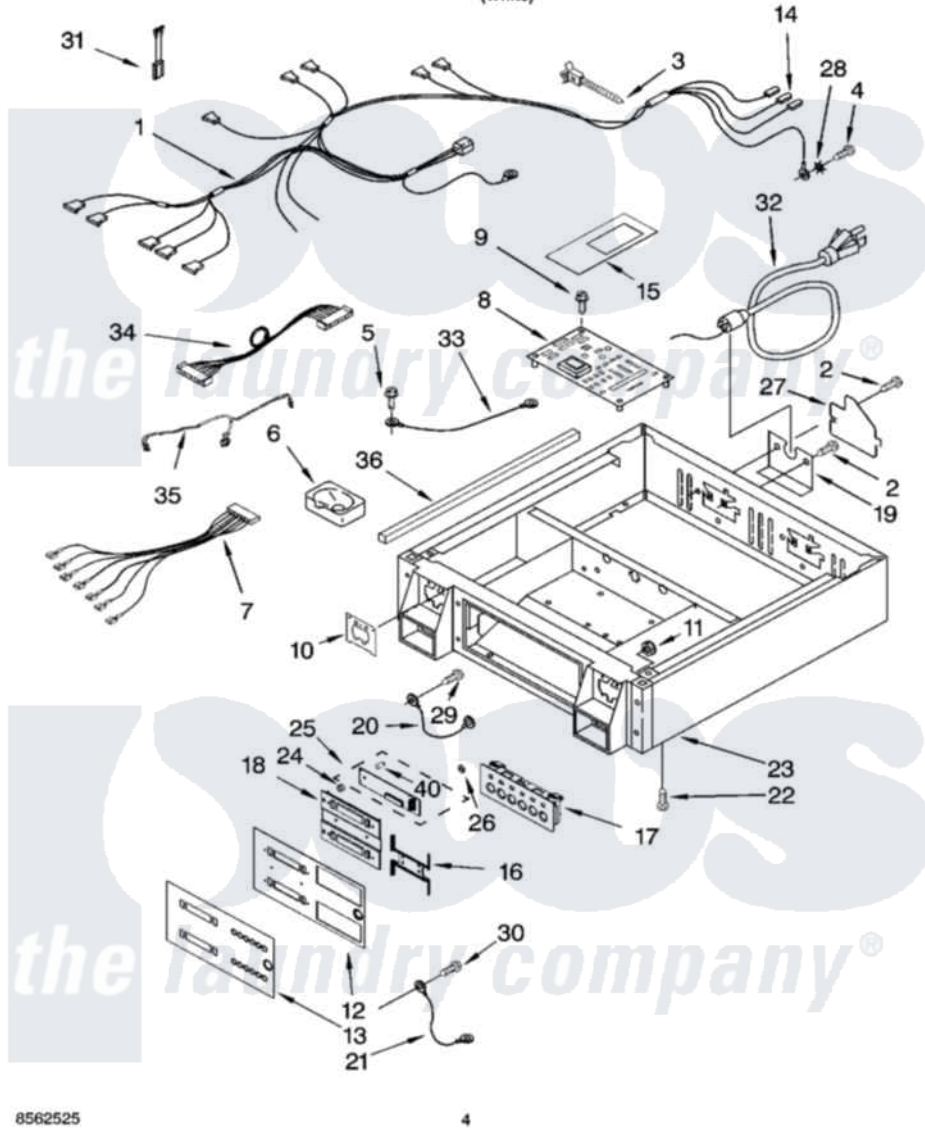

Whirlpool CSP2771KQ2 04 - CONTROL PANEL AND SEPARATOR PARTS

CONTROL PANEL AND SEPARATOR PARTS

For Model: CSP2771KQ2
(White)

8562525

4

Whirlpool Commercial Whirlpool CSP2771KQ2 Dryer Parts Parts Diagram 04 - CONTROL PANEL AND SEPARATOR PARTS

Click on the part number to view part

Item	Original Part Number	Replaced By	Status	Part Description
1	8529858			Collar Harness
NI	8529849			Collar Harness
2	3400000			Screw, 10-24 X 3/8
3	3391018			Tie Cable
4	697776	4331106		Screw, No.10-32 X 7/16
5	98139	303776		Screw
6	385421			Funnel, Coin
7	8529860			Harness, Switch
8	3407165			Control Board
9	3393909			Screw, 8-32 X 7/8
10	3954761	279950		Funnel
11	3400029			Nut, Adapter Plate
12	3979246			Panel, Control
13	8528128			Insert And Button Overlay
14	94614			Terminal
15	8538333			Board-Shield

16	3979254	Bracket, Switch Mounting
17	8530176	Switch, Clean Touch
18	3979237	Lens Display
19	3390189	Strain Relief
20	3401708	Wire, Ground
21	8539881	Jumper Wire
22	3400500	Bolt, 3405245 5/16-18 X 3/4
23	3978853	Collar
24	486529	486255 Compression Nut
25	8528141	Display Board Assembly
26	2006252	Washer, Nylon
27	3396795	Cover, Terminal Block
28	3390443	Retainer, Terminal
29	489399	Screw, 8-32 X 5/16
30	303921	489128 Screw, 8-32 X 27/64
31	3406197	A.c. Inline Filter
32	3401402	Cord, Power
33	3401709	Jumper Wire, Ground
34	3955730	Harness, Control To Display
35	3955729	Harness, Wire
36	8318396	Foam-Seal
40	8541016	Stacking Spacer