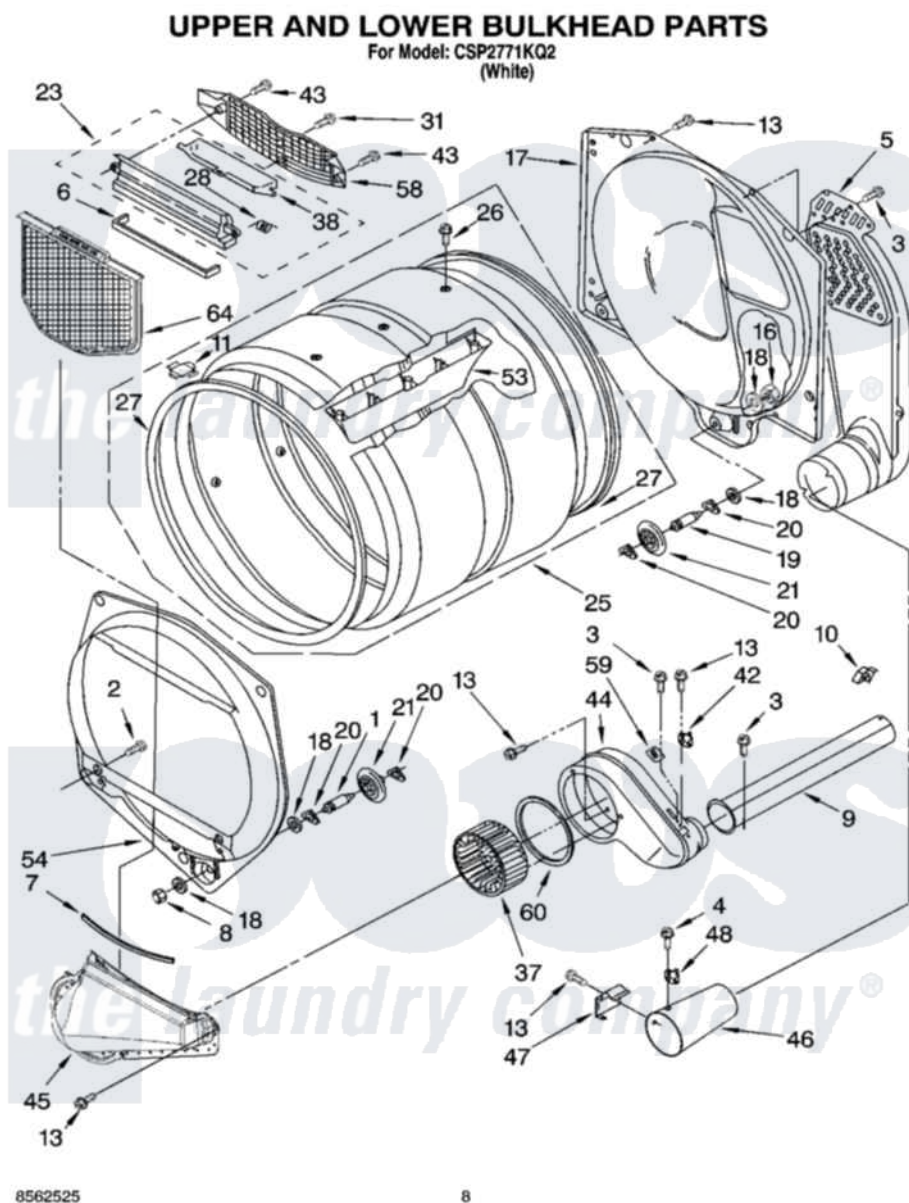

Whirlpool CSP2771KQ2 08 - UPPER AND LOWER BULKHEAD PARTS, OPTIONAL

Whirlpool [Commercial Whirlpool CSP2771KQ2 Dryer Parts](#) Parts Diagram 08 - UPPER AND LOWER BULKHEAD PARTS, OPTIONAL

[Click on the part number to view part](#)

Item	Original Part Number	Replaced By	Status	Part Description
1	3399508	W10359271		Shaft, Drum Roller Threads
2	3357011	308685		Side Trim)
3	3390646	W10139210		Screw, 8-18 X 5/16
4	90767			Screw, 8A X 3/8 HeX Washer Head Tapping
5	3394346			Air Duct Assembly
6	697813			Seal, Outlet Housing
7	697814	697813		Seal, Outlet Housing
8	3359452			Nut, Lock
9	8318486	279936		Kit-Exhst
10	3388229			Retainer, Toe Panel
11	8066086			Plug, Drum Hole
13	3390647	488729		Screw
16	3387709			Nut, 3/8-16
17	3387809			Bulkhead, Rear

18	3387459	W10080960	Washer, Support
19	3399509	W10359272	Shaft, Roller Drum Threads
20	690997		Washer, Thrust
21	8536973	W10314173	Support
23	3394985	8563755	Housing, Outlet Assembly
25	8318215	W10197999	Drum
26	97787	W10109200	Screw, Baffle Mounting
27	697694	280114	Seal
28	3394986		Spring, Lint Screen Door
31	487909	488729	Screw
37	697772		Wheel, Blower
38	3394984	8563758	Door, Lint Screen
42	3387138		Thermostat, Internal-Bias
43	3387230		Screw, 10-16 X 13/16
44	8544362	W10119255	Housing, Blower
45	8066168	W10128606	Duct-Lint
46	8066047		Funnel, Burner
47	338906		Radiant, Sensor
48	3391912		Thermostat, High-Limit 255 F
53	697693	W10113136	Baffle, Drum
54	697557		Bulkhead, Front
58	8299979		Grill, Outlet Screen Door
59	3392519		Thermal Limiter
60	697770		Seal, Cover Plate Blower Housing
64	8066170	W10120998	Screen
NI	N/A		Not Available ACCESSORY PARTS
"	4392067		Kit, Dryer Repair
"	8522199		Accessory Parts
"	285875		Kit, Security
"	72017		Paint, Touch-Up
"	350930		Paint, Pressurized Spray B
"	350938		Paint, Pressurized Spray B
"			Not Available