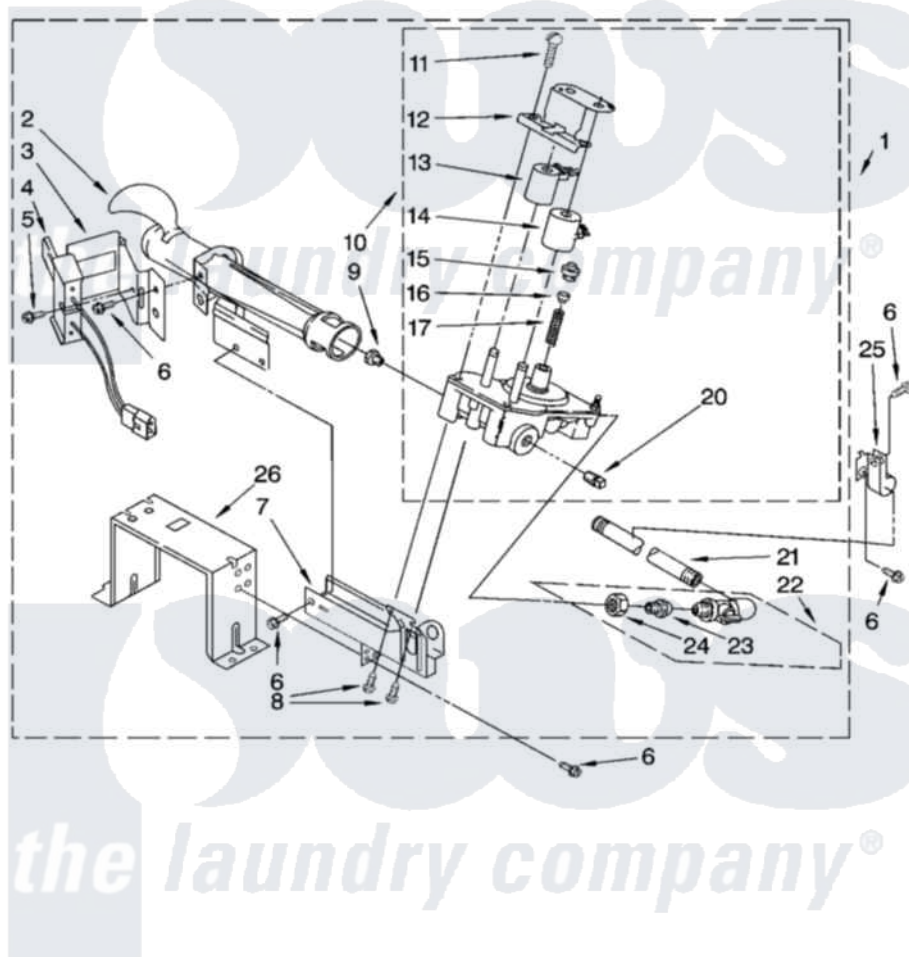

# Whirlpool CSP2771KQ2 10 - 3401797 BURNER ASSEMBLY

## 3401797 BURNER ASSEMBLY

For Model: CSP2771KQ2  
(White)

8562525

10

Whirlpool Commercial Whirlpool CSP2771KQ2 Dryer Parts Parts Diagram 10 - 3401797 BURNER ASSEMBLY

[Click on the part number to view part](#)

Item	Original Part Number	Replaced By	Status	Part Description
1	3401797	<a href="#">285904</a>		Burner-Gas
2	688617	<a href="#">693140</a>		Burner
3	<a href="#">694298</a>			Bracket, Ignitor
4	686590	<a href="#">279311</a>		Ignitor
5	<a href="#">3393909</a>			Screw, 8-32 X 7/8
6	343641	<a href="#">681414</a>		Screw, 10AB X 1/2
7	3389871		Not Available	Base, Burner
8	<a href="#">3387057</a>			Screw, 10-16 X 1/2 Orifice, Burner
9	<a href="#">3397656</a>			Orifice, Burner
NI	<a href="#">15775</a>	<a href="#">72017</a>		Paint, Touch-Up
10	3401775	<a href="#">279923</a>		NAT Gas
11	<a href="#">694421</a>			Screw, Bracket Mounting
12	<a href="#">694538</a>			Bracket, Shunt
13	<a href="#">694540</a>			Coil, 60 Hz
14	<a href="#">694539</a>			Coil, 60 Hz
15	<a href="#">694424</a>			Leak, Limiter