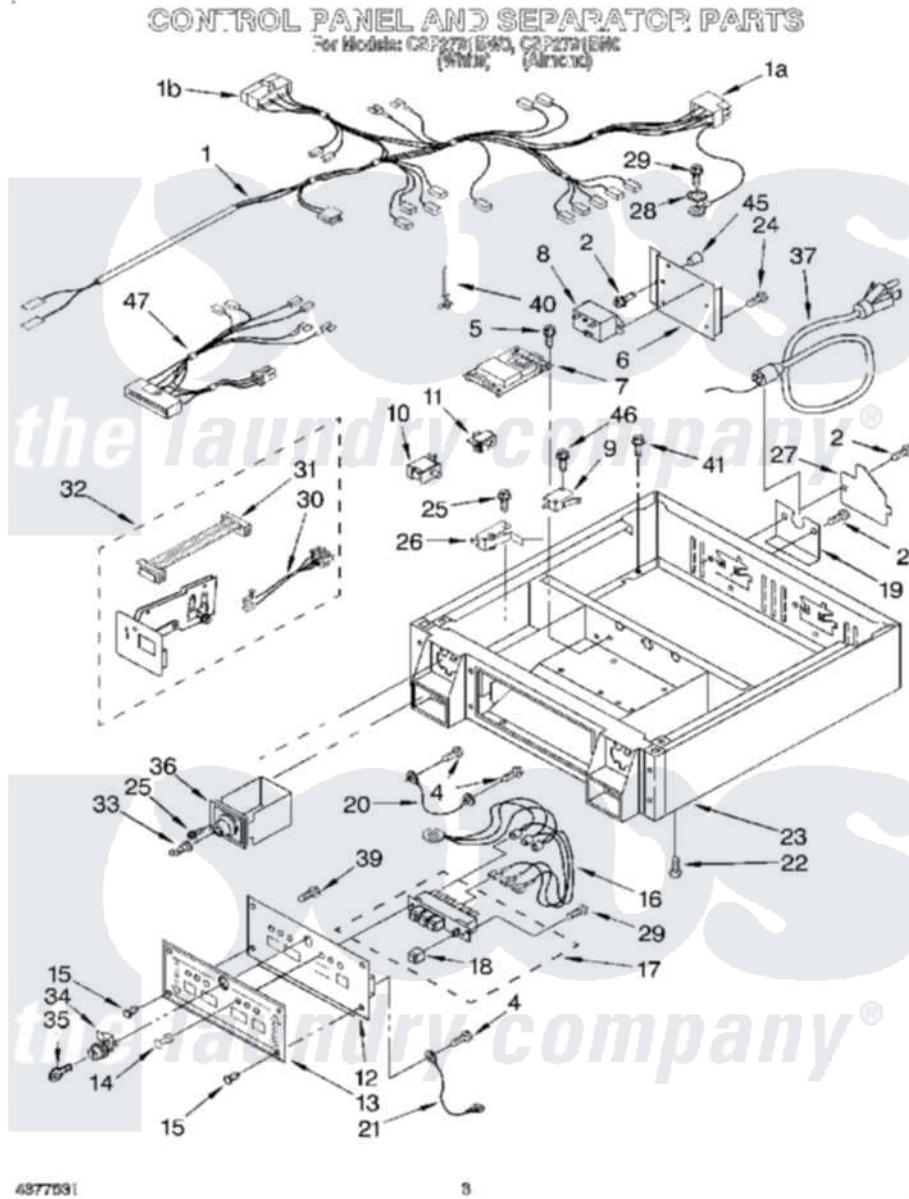

Whirlpool CSP2791BW0 02 - CONTROL PANEL AND SEPARATOR

Whirlpool [Commercial Whirlpool CSP2791BW0 Dryer Parts](#) Parts Diagram 02 - CONTROL PANEL AND SEPARATOR
Click on the part number to view part

Item	Original Part Number	Replaced By	Status	Part Description
1	3402412			Harness, Wire
"	385826	94696		Plug, Terminal
"	3936113			Receptacle
2	3400000			Screw, 10-24 X 3/8
4	3392891	303776		Screw
5	3393909			Screw, 8-32 X 7/8
6	3361361		Not Available	Bracket, Relay
7	3396010			Timer, Electronic
8	697812	8566493		Power Relay
9	3402410			Switch-Service Door
10	3402409		Not Available	Switch-Coin Simulator
11	3402408			Switch, Power Interrupt
12	3389625			Panel, Control
13	3402401			Insert, Decorative
14	3389520			Lens, Light (6)
15	356388	680771		Rivet

16	3401177		Light, Indicator Assembly
17	3401851		Switch, Pushbutton
18	3348587		Button, Pushbutton
19	3390189		Strain Relief
20	3393463		Strut
21	340025	687133	Wire
22	172455	3400500	Bolt, 3405245 5/16-18 X 3/4
23	3402385	3978853	Collar
"	3402386	Not Available	Collar (Almond)
24	311932	313808	Screw
25	697773	3395530	Screw
26	3402411		Switch, Money Vault
27	3396795		Cover, Terminal Block
28	3390443		Retainer, Terminal
29	697776	4331106	Screw, No.10-32 X 7/16
30		Not Available	
31		Not Available	
32		Not Available	
33	2170653	2151749	Crisper Cover
34	BLANK	Not Available	Security Lock & Cam Assembly
35	BLANK	Not Available	Key, Service Door
36		Not Available	
37	3401402		Cord, Power
NI	717252		Receptacle, Terminal
39	303921	489128	Screw, 8-32 X 27/64
40	3391018		Tie Cable
41	3393439	489069	Xxscrew, 10-12 X 1/2
45	359702	W10491983	Tip-Tines
46	312717	Not Available	Screw, 4.40 x 3/4
47	3402423	Not Available	Harness Accountability (2)