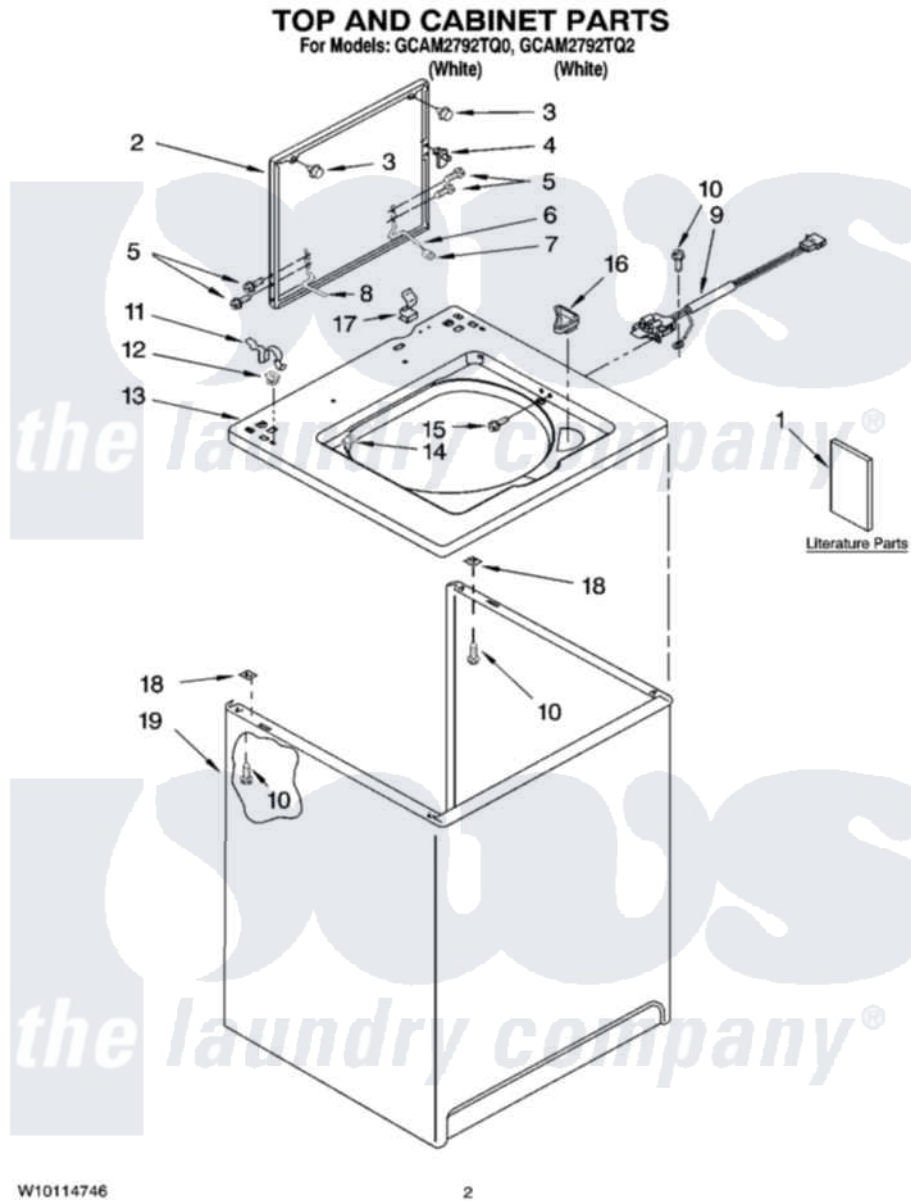

Whirlpool GCAM2792TQ0 01 - TOP AND CABINET PARTS

Whirlpool [Commercial Whirlpool GCAM2792TQ0 Washer Parts](#) Parts Diagram 01 - TOP AND CABINET PARTS
Click on the part number to view part

Item	Original Part Number	Replaced By	Status	Part Description
1	8524748		Not Available	Installation Instructions
"	8316464			Use & Care Guide
"	W10143395			Wiring Diagram
"	W10172197			Energy Guide
"	W10114746			Repair Parts List
2	W10173243	W10193874		Lid
3	9724509			Bumper, Lid
4	358684			Strike, Lid Switch
5	W10119828			Screw, Lid Hinge Mounting
6	54583			Hinge, Lid
7	19119			Bumper, Lid Hinge
8	54584			Hinge, Lid
9	3352629	285671		Switch-Lid
10	3390631			Screw, 10-16 X 3/8
11	62780			Clip, Top And Cabinet And Rear Panel
12	358473			Nut, Push-In

13	8524697	Top
14	21258	Bearing, Lid Hinge
15	3356311	Screw And Washer, Lid Switch Shield
16	3362952	Dispenser, Bleach
17	90016	Clip, Pressure Switch Hose
18	62750	Spacer, Cabinet To Top (4)
19	63424	Cabinet