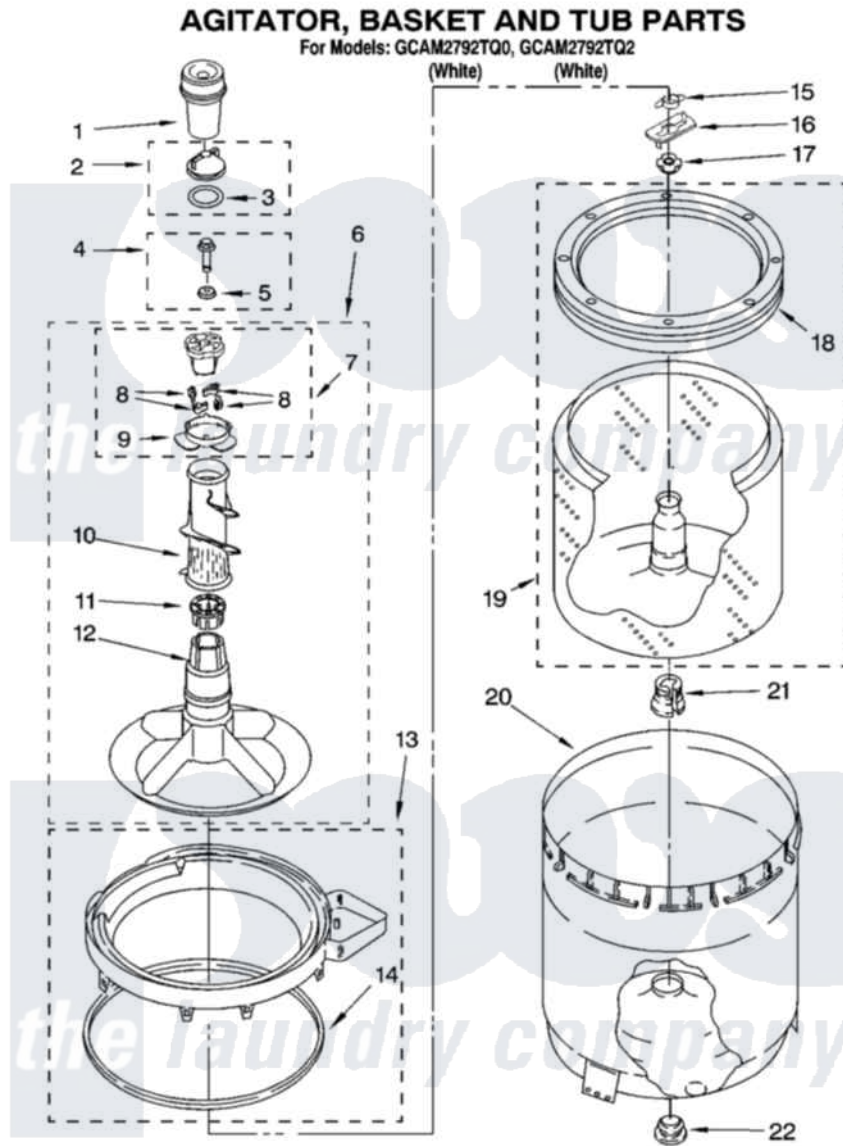

Whirlpool GCAM2792TQ0 03 - AGITATOR, BASKET AND TUB PARTS

W10114746

6

Whirlpool [Commercial Whirlpool GCAM2792TQ0 Washer Parts](#) Parts Diagram 03 - AGITATOR, BASKET AND TUB PARTS

[Click on the part number to view part](#)

Item	Original Part Number	Replaced By	Status	Part Description
1	63580			Dispenser, Fabric Softener
2	3354733	W10074580		Cap, Barrier
3	W10072840			Fabric Softener
4	358237			Screw And Washer
5	3949550			Washer
6	3348117	285565		Agitator
7	3363663	285811		Cam-Agitator
8	3366877	80040		Dog-Agitator
9	3363661			Bearing, Driven Cam
10	3348752			Mover, Clothes
11	3350389	285587		Washer
12	3347288			Agitator
13	8528150	W10445870		Ring-Tub
14	3976308			Gasket, Tub Ring
15	3354845			Clip, Agitator
16	8543666			Washer, Agitator

17	21366		Nut, Spanner
18	387240		Ring, Balance
19	8526016	W10389328	Clothes Container, Assembly
20	W10135425	63849	Strain Relief, Power Cord
21	389140		Tub Block, Basket Drive
22	383727		Gasket, Centerpodt