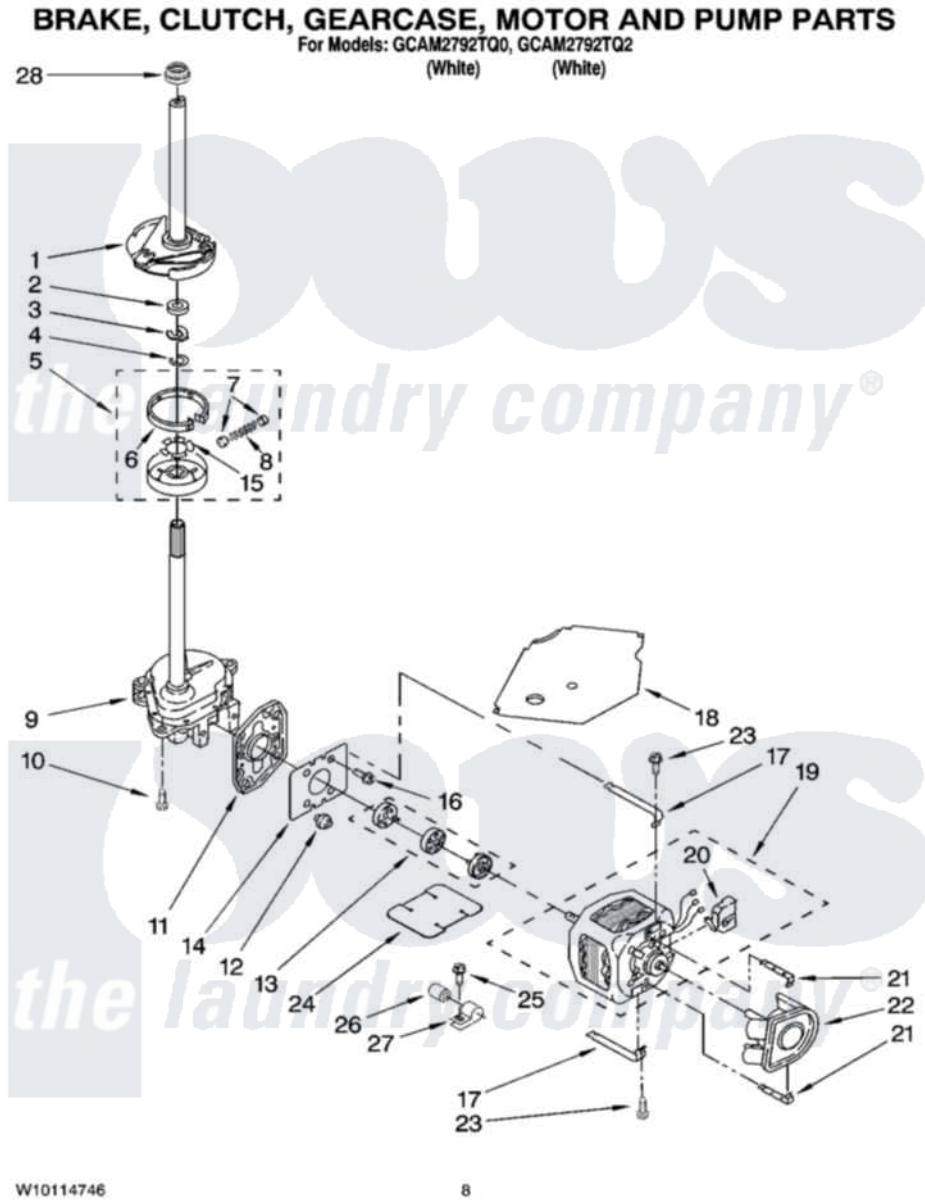

Whirlpool GCAM2792TQ0 04 - BRAKE, CLUTCH, GEARCASE, MOTOR AND PUMP PARTS

Whirlpool [Commercial Whirlpool GCAM2792TQ0 Washer Parts](#) Parts Diagram 04 - BRAKE, CLUTCH, GEARCASE, MOTOR AND PUMP PARTS
Click on the part number to view part

Item	Original Part Number	Replaced By	Status	Part Description
1	388952	285792		Basketdrive
2	63292			Washer, Spin Tube Thrust
3	62697	W10080230		Ring, Spin Tube Support
4	63283	285353		Ring
5	3951311	285785		Clutch
6	3951308	285790		Lining
7	62646			Cap, Clutch Spring
8	3946792			Spring And Damper Assembly
9	3360630	3360629		Gearcase
10	3357334	3400516		Screw Anti-Rattle
11	62611			Plate, Motor Mount To Gearcase
12	62691			Grommet, Motor
13	3978849	285852A		Coupling
14	3953825			Shield And Edge Protector

15	3355454		Clip, Main Drive
16	3400516		Screw Anti-Rattle
17	W10086010		Retainer, Motor
18	3362089		Shield, Tub To Motor
19	661600		Motor, Main Drive
20	62850	8529896	Switch, Main Drive Motor
21	8546127		Retainer, Pump
22	3363394		Pump
23	3387485	273556	Screw, 10-16 X 5/8
24	3946532		Shield, Motor
25	62863	3390631	Screw, 10-16 X 3/8
26	8572717		Capacitor, Motor Start
27	3949496		Clamp, Capacitor
28	8577374		Seal, Centerpost