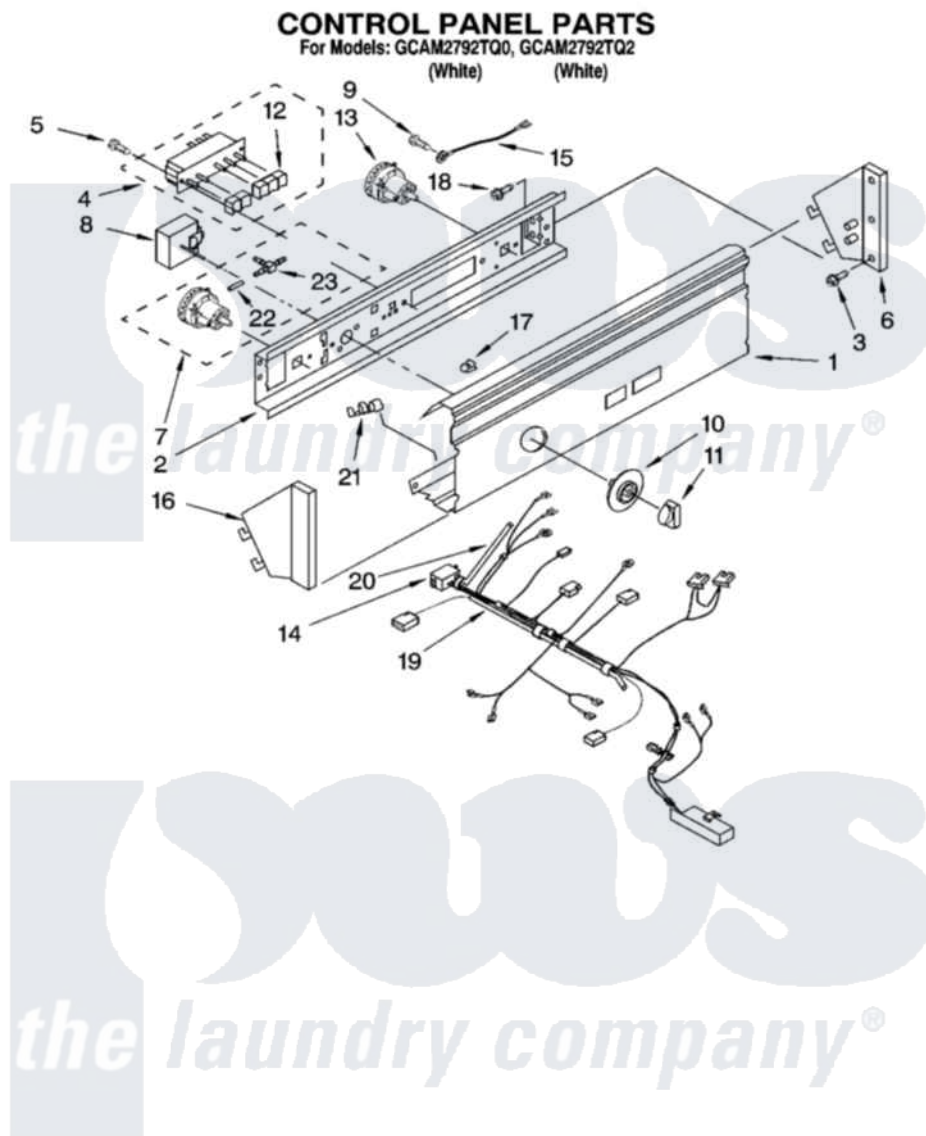

Whirlpool GCAM2792TQ0 06 - CONTROL PANEL PARTS

W10114746

10

Whirlpool [Commercial Whirlpool GCAM2792TQ0 Washer Parts](#) Parts Diagram 06 - CONTROL PANEL PARTS

[Click on the part number to view part](#)

Item	Original Part Number	Replaced By	Status	Part Description
1	8524796			Panel, Console
2	8524798			Bracket, Control
3	97787	W10109200		Screw, Baffle Mounting
4	8316435	W10330136		Switch, Cycle Selector
5	3393918	355214		Screw And Washer
6	3949737			Cap, End
7	W10129718	W10339325		Switch-WL
8	W10116523			Timer
9	3400073			Screw, Ground
10	8274412			Dial, Timer
11	8529311			Knob, Timer
12	8316433			Pushbutton
13	8524802	W10339319		Switch-WL
14	W10136114			Harness, Wiring
15	3398893	3395559		Wire
16	3949734	W10096320		Cap, End

17	689559		Nut, Push-In
18	388326		Screw, 8-18 X 1.25
19	8524801	353244	Hose, Pressure Switch
20	8533269	353244	Hose, Pressure Switch
21	357572	W10113937	Clip, Grounding
22	BLANK	Not Available	Hose, Pressure Switch to ``T`` (Part Non- Serviceable)
23	BLANK	Not Available	Fitting, Pressure Hose ``T`` (Part Non- Serviceable)