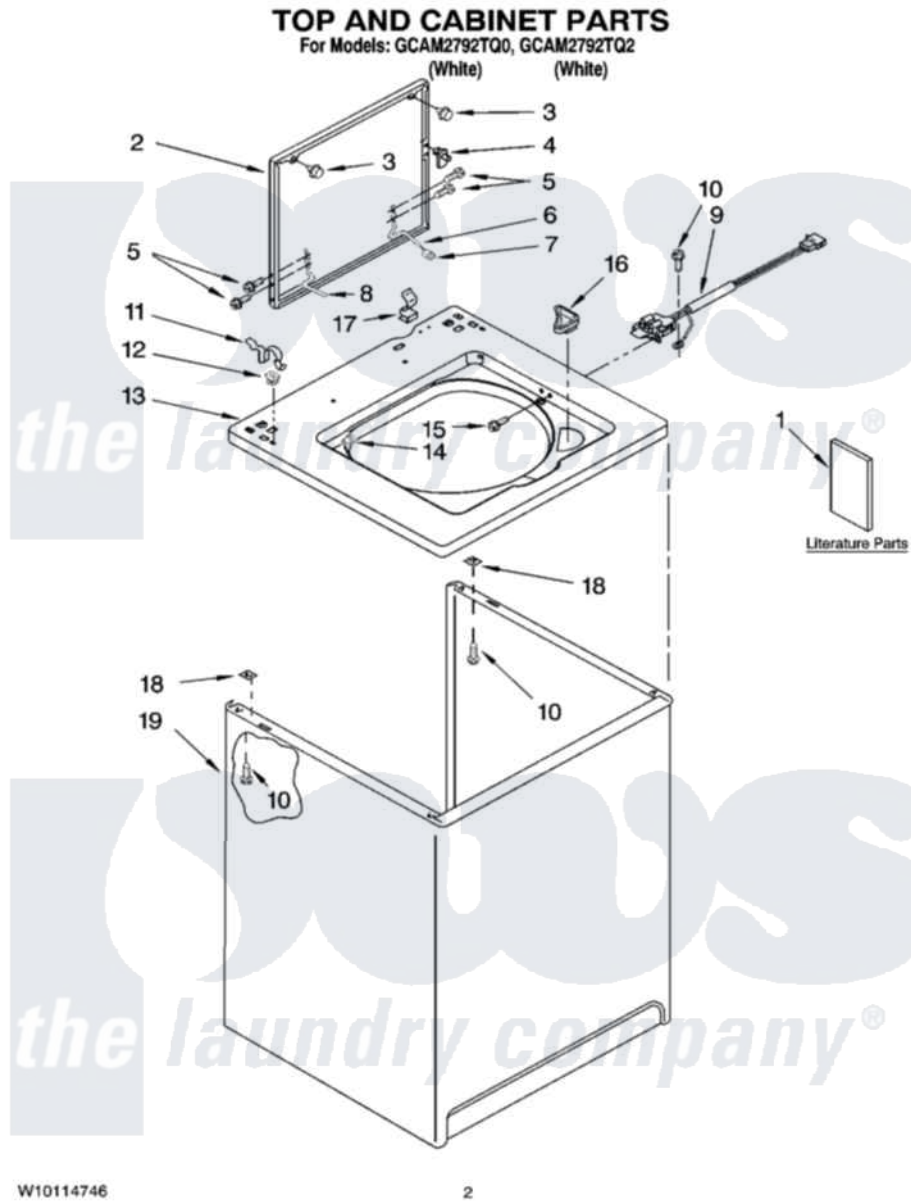

Whirlpool GCAM2792TQ2 01 - TOP AND CABINET PARTS

Whirlpool [Commercial Whirlpool GCAM2792TQ2 Washer Parts](#) Parts Diagram 01 - TOP AND CABINET PARTS
Click on the part number to view part

Item	Original Part Number	Replaced By	Status	Part Description
1	8524748		Not Available	Installation Instructions
"	8316464			Use & Care Guide
"	W10143395			Wiring Diagram
"	W10172197			Energy Guide
"	W10114746			Repair Parts List
2	W10173243	W10193874		Lid
3	9724509			Bumper, Lid
4	358684			Strike, Lid Switch
5	W10119828			Screw, Lid Hinge Mounting
6	54583			Hinge, Lid
7	19119			Bumper, Lid Hinge
8	54584			Hinge, Lid
9	3352629	285671		Switch-Lid
10	3390631			Screw, 10-16 X 3/8
11	62780			Clip, Top And Cabinet And Rear Panel
12	358473			Nut, Push-In

13	8524697	Top
14	21258	Bearing, Lid Hinge
15	3356311	Screw And Washer, Lid Switch Shield
16	3362952	Dispenser, Bleach
17	90016	Clip, Pressure Switch Hose
18	62750	Spacer, Cabinet To Top (4)
19	63424	Cabinet