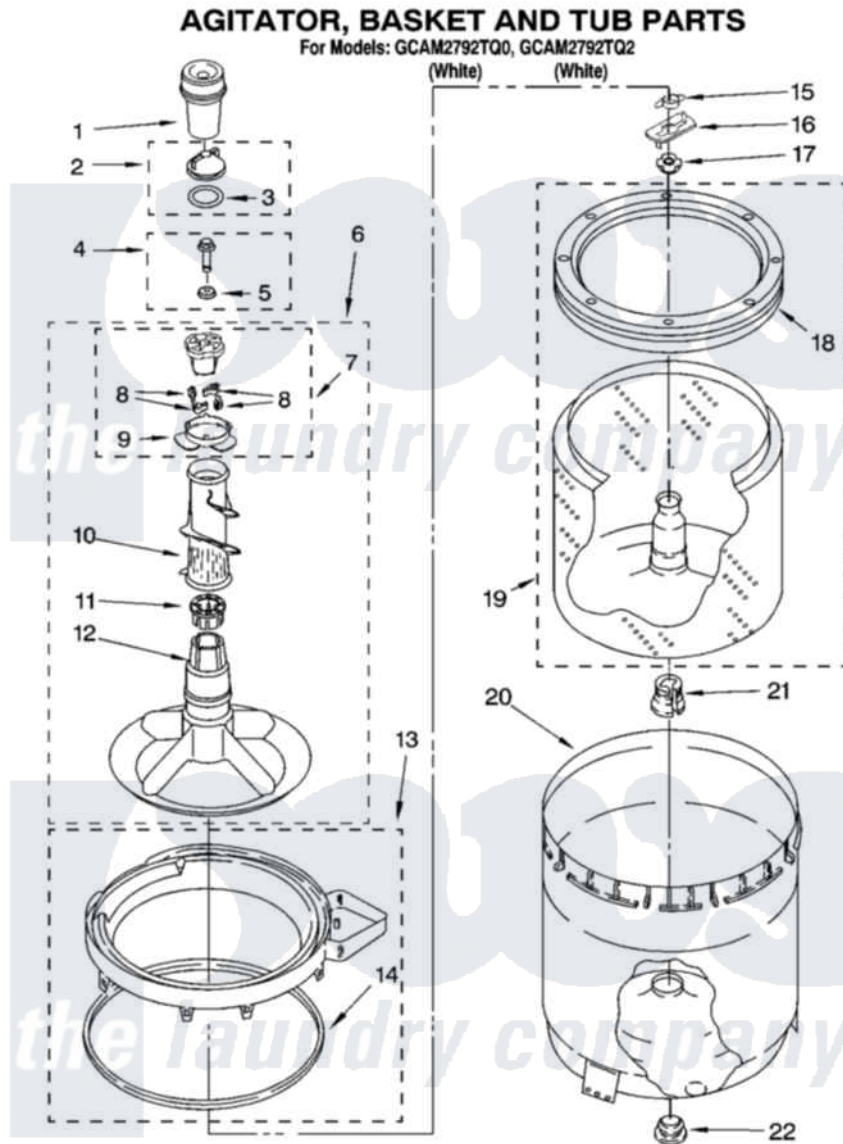

# Whirlpool GCAM2792TQ2 03 - AGITATOR, BASKET AND TUB PARTS

W10114746

6

Whirlpool Commercial Whirlpool GCAM2792TQ2 Washer Parts Parts Diagram 03 - AGITATOR, BASKET AND TUB PARTS

Click on the part number to view part

Item	Original Part Number	Replaced By	Status	Part Description
1	<a href="#">63580</a>			Dispenser, Fabric Softener
2	3354733	<a href="#">W10074580</a>		Cap, Barrier
3	<a href="#">W10072840</a>			Fabric Softener
4	<a href="#">358237</a>			Screw And Washer
5	<a href="#">3949550</a>			Washer
6	3348117	<a href="#">285565</a>		Agitator
7	3363663	<a href="#">285811</a>		Cam-Agitator
8	3366877	<a href="#">80040</a>		Dog-Agitator
9	<a href="#">3363661</a>			Bearing, Driven Cam
10	<a href="#">3348752</a>			Mover, Clothes
11	3350389	<a href="#">285587</a>		Washer
12	<a href="#">3347288</a>			Agitator
13	<a href="#">8528150</a>	<a href="#">W10445870</a>		Ring-Tub
14	<a href="#">3976308</a>			Gasket, Tub Ring
15	<a href="#">3354845</a>			Clip, Agitator
16	<a href="#">8543666</a>			Washer, Agitator

17	<a href="#">21366</a>		Nut, Spanner
18	<a href="#">387240</a>		Ring, Balance
19	8526016	<a href="#">W10389328</a>	Clothes Container, Assembly
20	W10135425	<a href="#">63849</a>	Strain Relief, Power Cord
21	<a href="#">389140</a>		Tub Block, Basket Drive
22	<a href="#">383727</a>		Gasket, Centerpodt