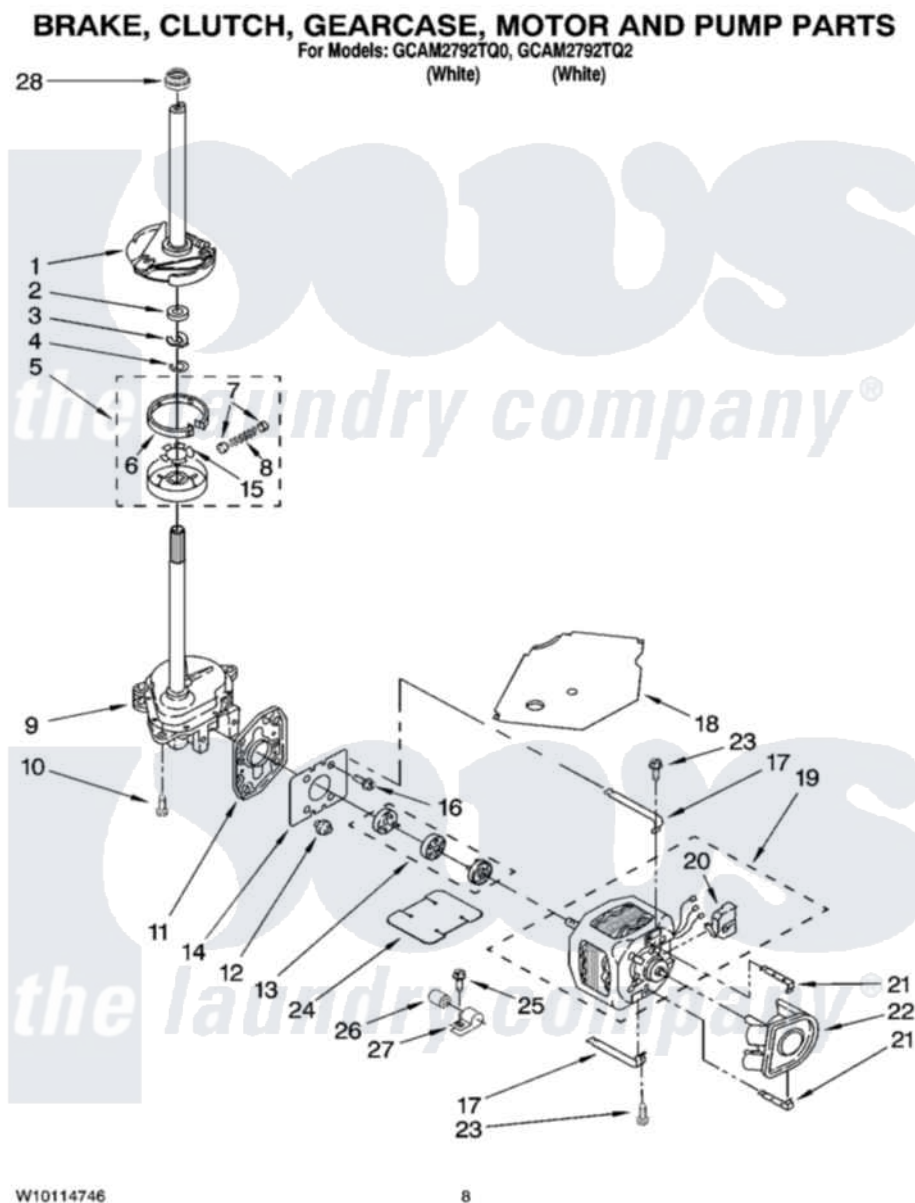

Whirlpool GCAM2792TQ2 04 - BRAKE, CLUTCH, GEARCASE, MOTOR AND PUMP PARTS

Whirlpool [Commercial Whirlpool GCAM2792TQ2 Washer Parts](#) Parts Diagram 04 - BRAKE, CLUTCH, GEARCASE, MOTOR AND PUMP PARTS
Click on the part number to view part

Item	Original Part Number	Replaced By	Status	Part Description
1	388952	285792		Basketdrive
2	63292			Washer, Spin Tube Thrust
3	62697	W10080230		Ring, Spin Tube Support
4	63283	285353		Ring
5	3951311	285785		Clutch
6	3951308	285790		Lining
7	62646			Cap, Clutch Spring
8	3946792			Spring And Damper Assembly
9	3360630	3360629		Gearcase
10	3357334	3400516		Screw Anti-Rattle
11	62611			Plate, Motor Mount To Gearcase
12	62691			Grommet, Motor
13	3978849	285852A		Coupling
14	3953825			Shield And Edge Protector

15	3355454		Clip, Main Drive
16	3400516		Screw Anti-Rattle
17	W10086010		Retainer, Motor
18	3362089		Shield, Tub To Motor
19	661600		Motor, Main Drive
20	62850	8529896	Switch, Main Drive Motor
21	8546127		Retainer, Pump
22	3363394		Pump
23	3387485	273556	Screw, 10-16 X 5/8
24	3946532		Shield, Motor
25	62863	3390631	Screw, 10-16 X 3/8
26	8572717		Capacitor, Motor Start
27	3949496		Clamp, Capacitor
28	8577374		Seal, Centerpost