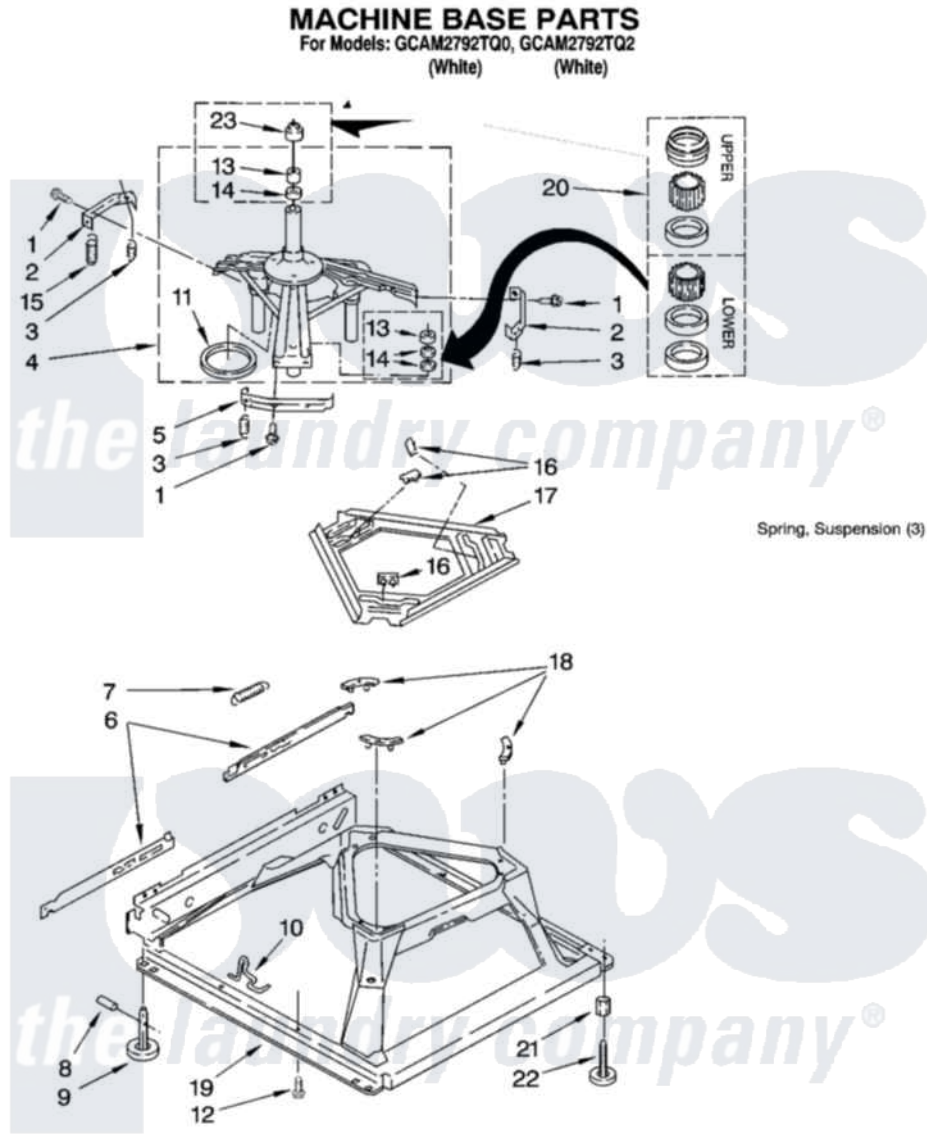

Whirlpool GCAM2792TQ2 05 - MACHINE BASE PARTS

9

W10114746

Whirlpool [Commercial Whirlpool GCAM2792TQ2 Washer Parts](#) Parts Diagram 05 - MACHINE BASE PARTS
Click on the part number to view part

Item	Original Part Number	Replaced By	Status	Part Description
1	3400076			Screw, Bracket Mounting
2	64067			Bracket, Spring Outer
3	63907			Spring, Suspension
4	8575214	280184		Support
5	64065			Bracket, Spring Outer
6	63466			Link, Leveling Mechanism
7	62597	8316845		Spring
8	62837			Pin, Knurled
9	62596	285244		Feet-Leveling
10	W10145155			Retainer, Suspension Spring
11	63134			Ring, Sound Deadening
12	62863	3390631		Screw, 10-16 X 3/8
13	8546455			Bearing, Centerpost
14	357409	359449		Seal, Agitator Shaft
15	388492	W10250667		Spring, Counterweight
16	62568	285219		Pad

17	3946509		Plate, Suspension
18	3363660	285744	Pad
19	3946512	285771	Base
20	285203		Centerpost Bearing Kit
21	3359452		Nut, Lock
22	W10001130		Foot, Leveling
23	8577376		Seal, Centerpost