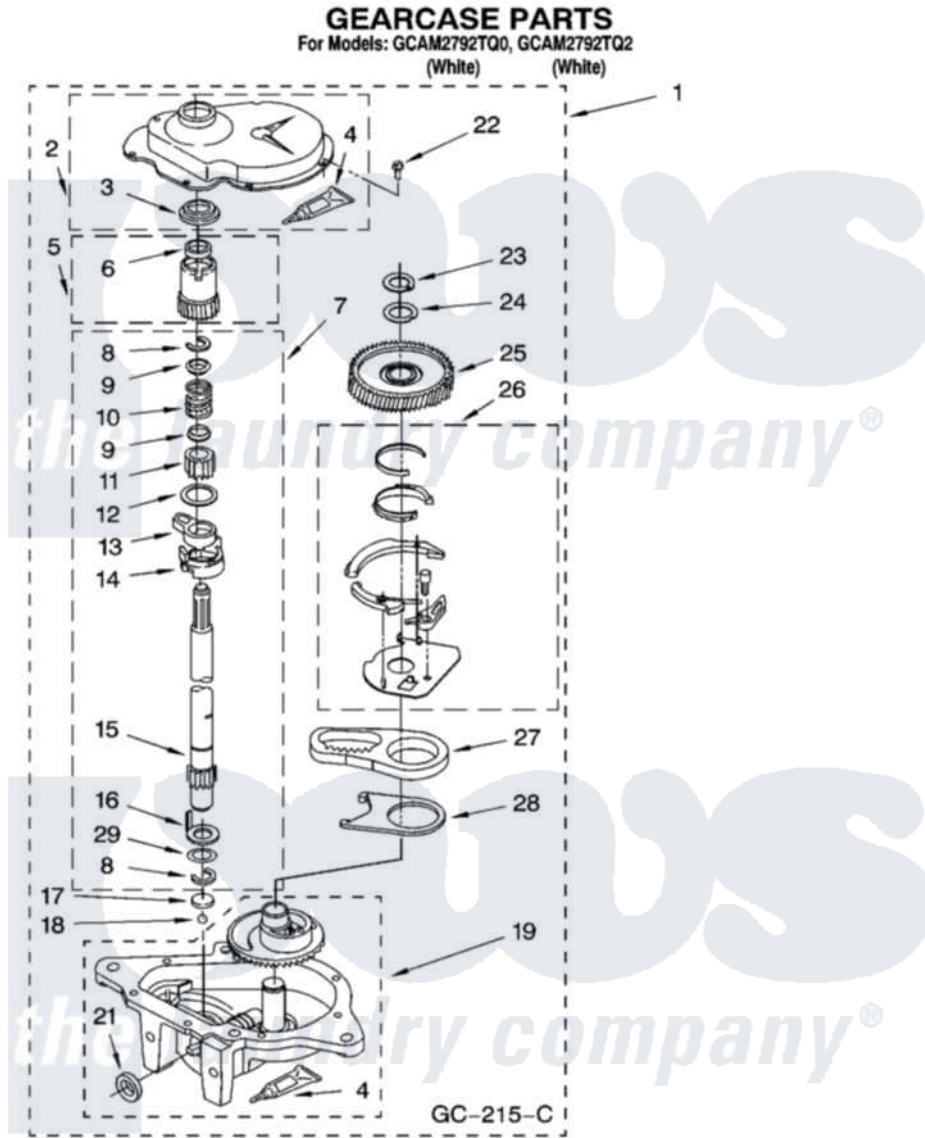

Whirlpool GCAM2792TQ2 07 - GEARCASE PARTS

11

W10114746

Whirlpool Commercial Whirlpool GCAM2792TQ2 Washer Parts Parts Diagram 07 - GEARCASE PARTS
Click on the part number to view part

Item	Original Part Number	Replaced By	Status	Part Description
1	3360630	3360629		Gearcase
2	285202			Cover, Gearcase
3	3349985			Seal, Gearcase Cover
4	285195			Sealer Sealer, Gasket
5	63320	285362		Gear and Pinion
6	356427			Seal, Spin Pinion
7	389387			Shaft, Agitator
8	90369		Not Available	Ring, Retaining (2)
9	62677			Retainer, Spring
10	62676			Spring, Agitator
11	63273	285509		Shaft, Agitator
12	62619			Washer, Agitator Gear
13	62580	285206		Cam-Agitator
14	62581	285206		Cam-Agitator
15	285509			Shaft, Agitator
16	62618			Washer, Cam Thrust

17	16018	285205	Bearing
18	85529	285205	Bearing
19	389230	285515	Gearcase
21	285352		Seal Kit, Thrust Plug
22	3351614		Screw, Gearcase Cover Mounting
23	3362552	285765	Ring-Retr
24	285735	285766	Washer Kit, Thrust
25	62570	285362	Gear and Pinon
26	388253	999516	Shelf-Glas
27	3349296	8546456	Rack, Connecting
28	62621		Actuator, Shift
29	388815		Washer, Intermediate 1 3976263 Miscellaneous Parts Bag 2 3976300 Washer, Inlet Hose 3 3366913 Clamp, Hose