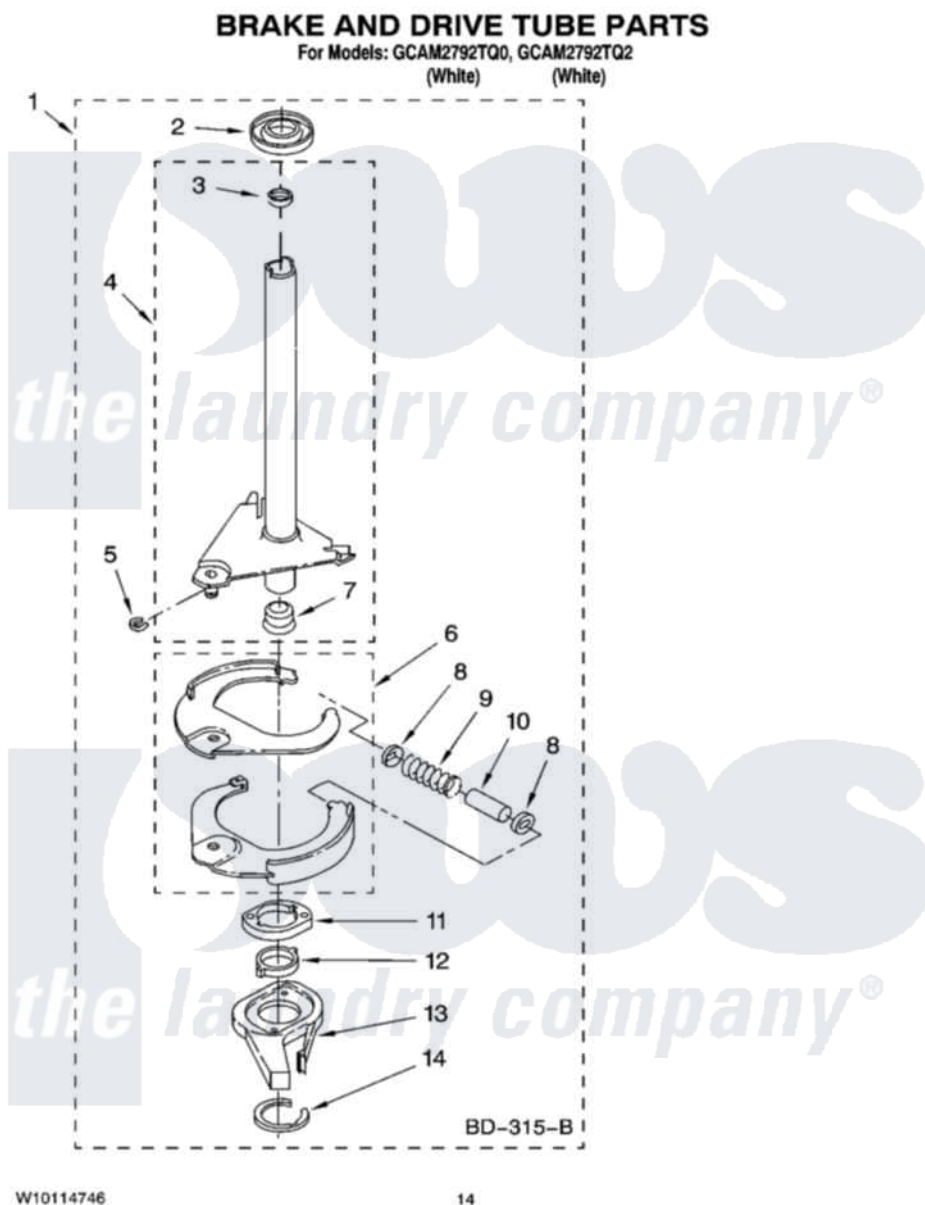

**Whirlpool GCAM2792TQ2 09 - BRAKE AND DRIVE TUBE PARTS,
OPTIONAL PARTS (NOT INCLUDED)**

Whirlpool [Commercial Whirlpool GCAM2792TQ2 Washer Parts](#) Parts Diagram 09 - BRAKE AND DRIVE TUBE PARTS,
OPTIONAL PARTS (NOT INCLUDED)
Click on the part number to view part

Item	Original Part Number	Replaced By	Status	Part Description
1	388952	285792		Basketdrive
2	62658			Ring, Thrust
3	356427			Seal, Spin Pinion
4	64027	64208		Tube-Spin
5	64035	W10083190		Ring, Retaining
6	64232	285438		Shoe-Brake
7	62703	8546462		"T" Bearing, Spin Tube
8	3353956	285658		Sleeve
9	387806		Not Available	Spring, Brake
10	3355360	285658		Sleeve
11	661516	8546461		Cam, Brake Release
12	63022			Sleeve, Cam
13	64194	285790		Lining
14	90368	W10083200		Ring, Retaining
	BLANK		Not Available	Following Parts Not Illustrated

"	285208		Lubricant
"	72017		Paint, Touch-Up
"	350938		Paint, Pressurized Spray B
"	350930		Paint, Pressurized Spray B
"	799344		Paint, Touch-Up)
"	BLANK	Not Available	OIL
"	350572		Oil
"	BLANK	Not Available	LUBRICANT
"	285208		Lubricant
"	BLANK	Not Available	SEALER
"	285195		Sealer Sealer, Gasket