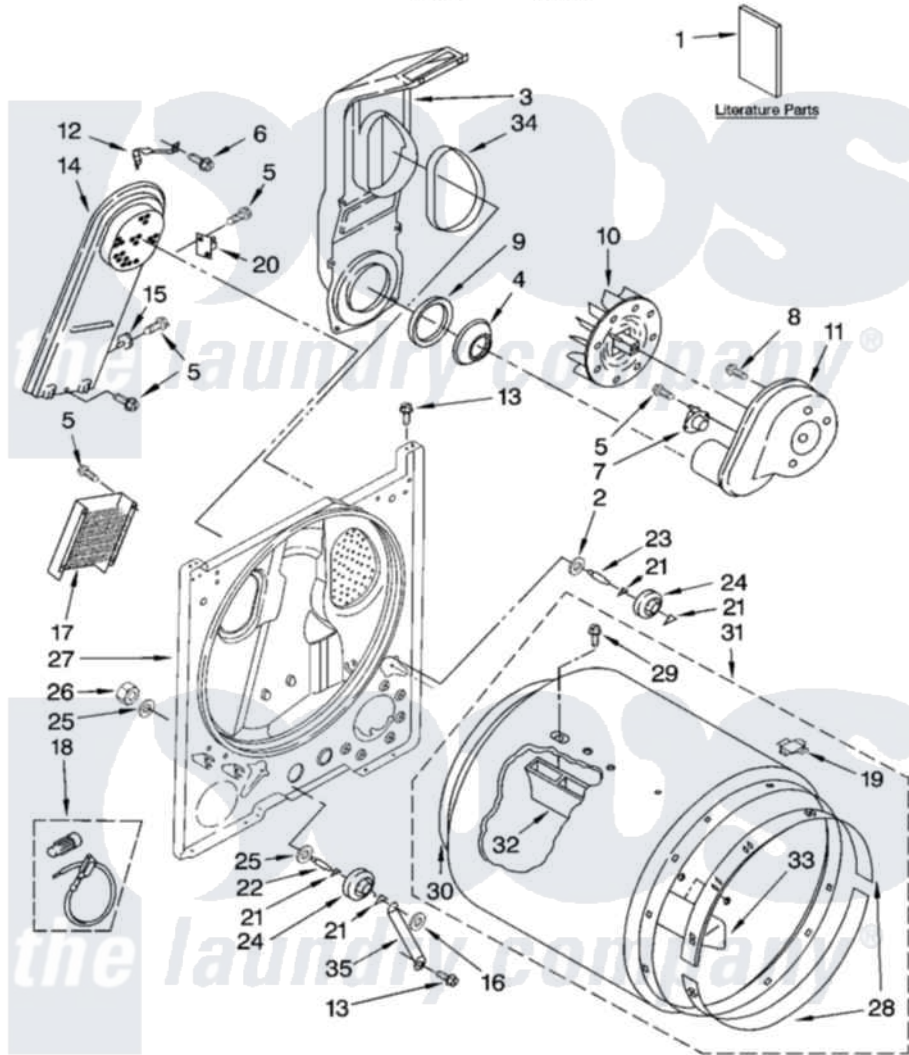

# Whirlpool GCEM2990TQ0 01 - BULKHEAD PARTS

## BULKHEAD PARTS For Model: GCEM2990TQ0, GCEM2990TQ1 (White) (White)

W10119635

2

Whirlpool [Commercial Whirlpool GCEM2990TQ0 Dryer Parts](#) Parts Diagram 01 - BULKHEAD PARTS  
Click on the part number to view part

Item	Original Part Number	Replaced By	Status	Part Description
1	<a href="#">8527907</a>			Use & Care Guide
"	<a href="#">8576818</a>			Wiring Diagram
"	8577213		Not Available	Instructions, Installation
"	<a href="#">W10119635</a>			Service Parts List
2	<a href="#">3388703</a>			Washer, Support
3	<a href="#">348368</a>			Lint Chute Assembly
4	<a href="#">696302</a>			Shield, Exhaust
5	<a href="#">90767</a>			Screw, 8A X 3/8 HeX Washer Head Tapping
6	<a href="#">489463</a>			Screw, 8-18 X 1/16
7	<a href="#">3387134</a>			Thermostat, Internal-Bias
8	3390647	<a href="#">488729</a>		Screw
9	<a href="#">347139</a>			Seal, Lint Chute
10	<a href="#">694089</a>			Wheel, Blower
11	<a href="#">8577230</a>			Housing, Blower
12	3398161	<a href="#">279771</a>		CLIP
13	343641	<a href="#">681414</a>		Screw, 10AB X 1/2